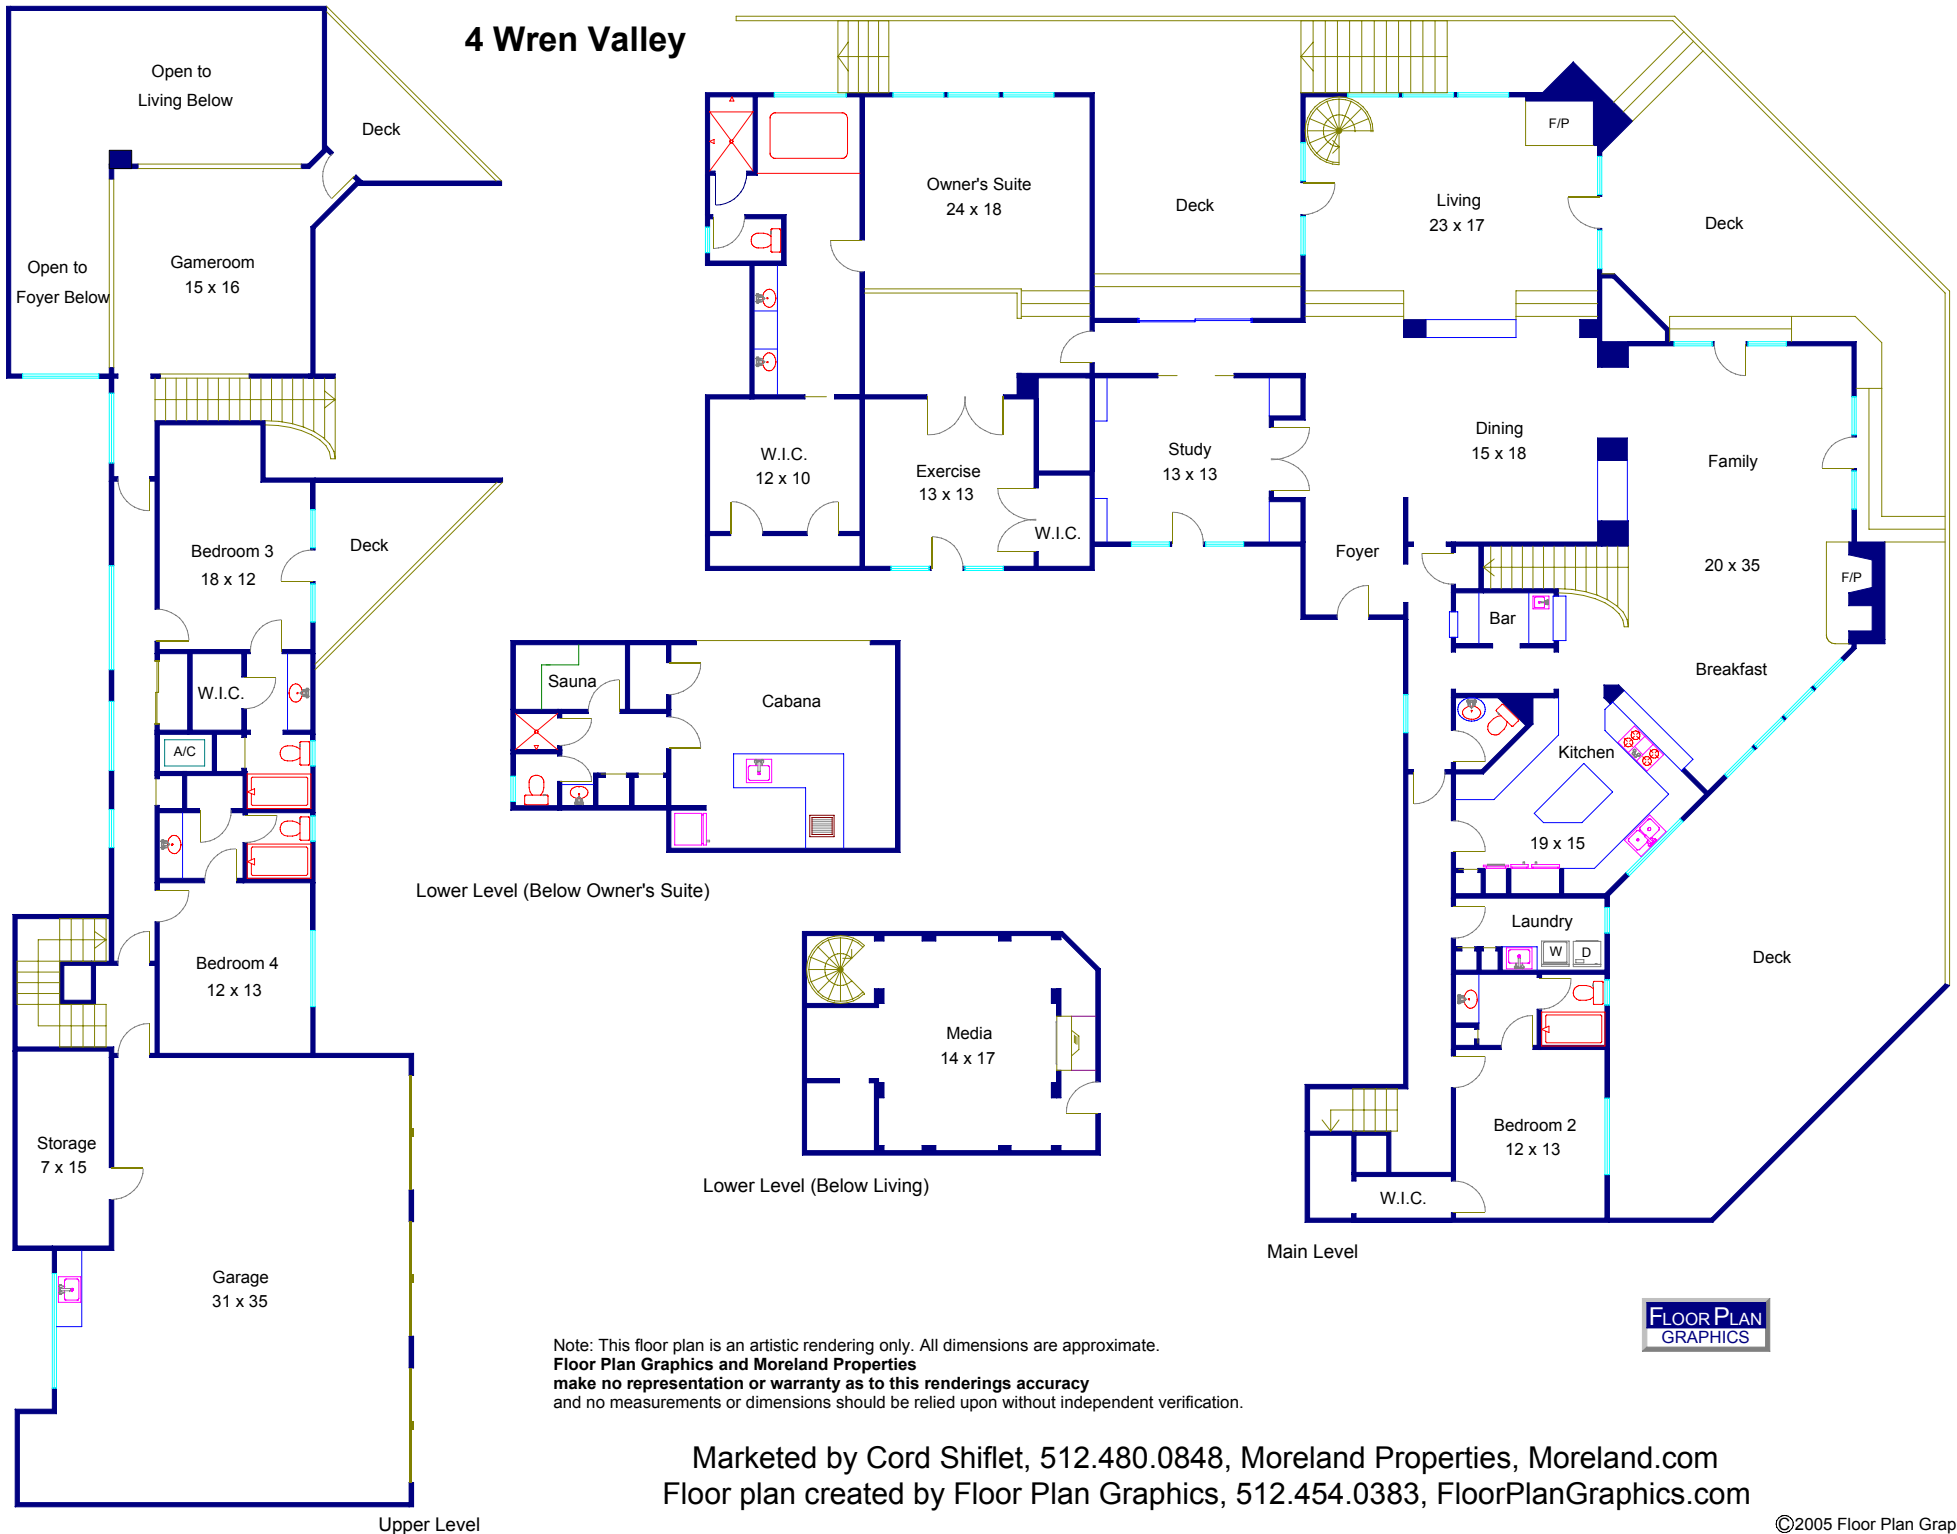

4 Wren Valley

Note: This floor plan is an artistic rendering only. All dimensions are approximate. Floor Plan Graphics and Moreland Properties make no representation or warranty as to this renderings accuracy and no measurements or dimensions should be relied upon without independent verification.

Marketed by Cord Shiflet, 512.480.0848, Moreland Properties, Moreland.com
 Floor plan created by Floor Plan Graphics, 512.454.0383, FloorPlanGraphics.com