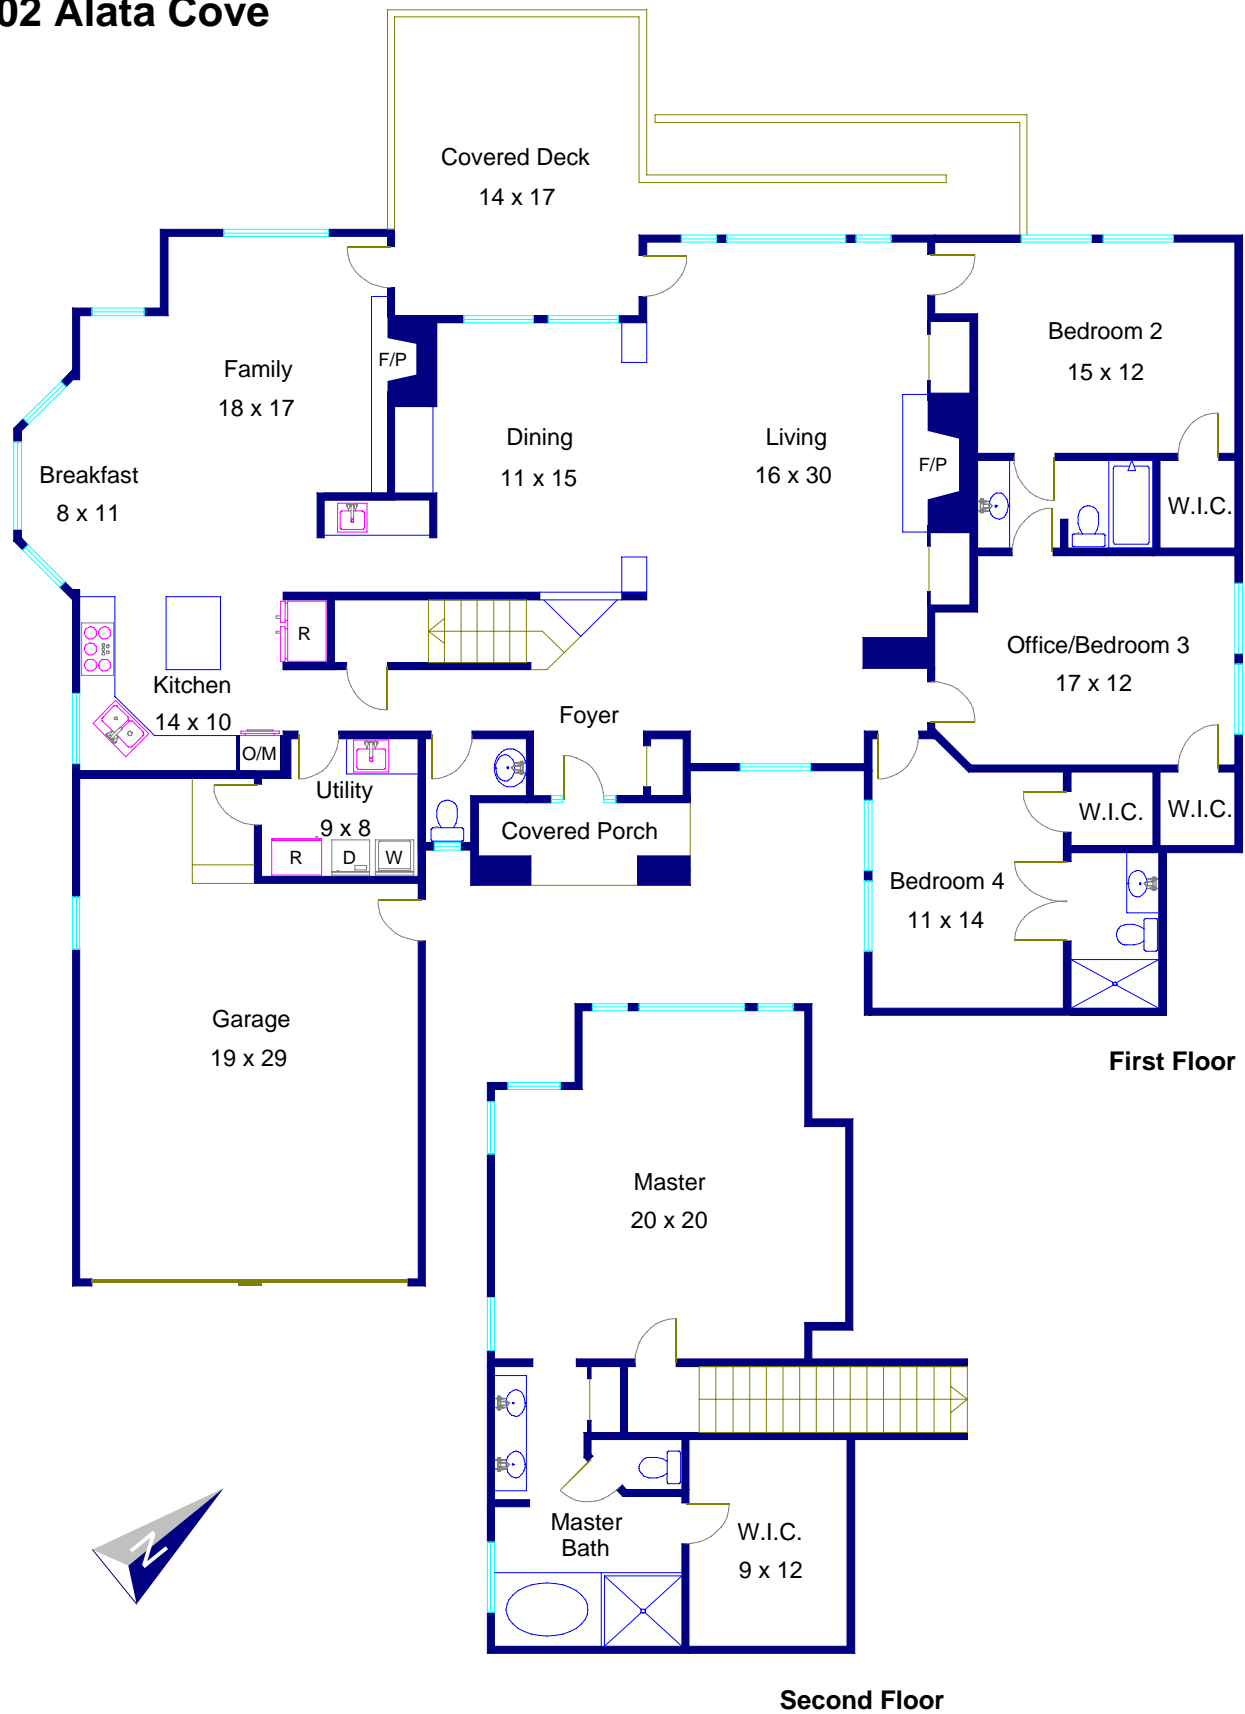

5702 Alata Cove

Note: This floor plan is an artistic rendering only. All dimensions are approximate.
Floor Plan Graphics and Keller Williams Realty
make no representation or warranty as to this rendering's accuracy
and no measurements or dimensions should be relied upon without independent verification.

Marketed by Laura Gunia, Keller Williams Realty, 512.497.5336, LauraGunia.com
Floor plan created by Floor Plan Graphics, 512.454.0383, FloorPlanGraphics.com