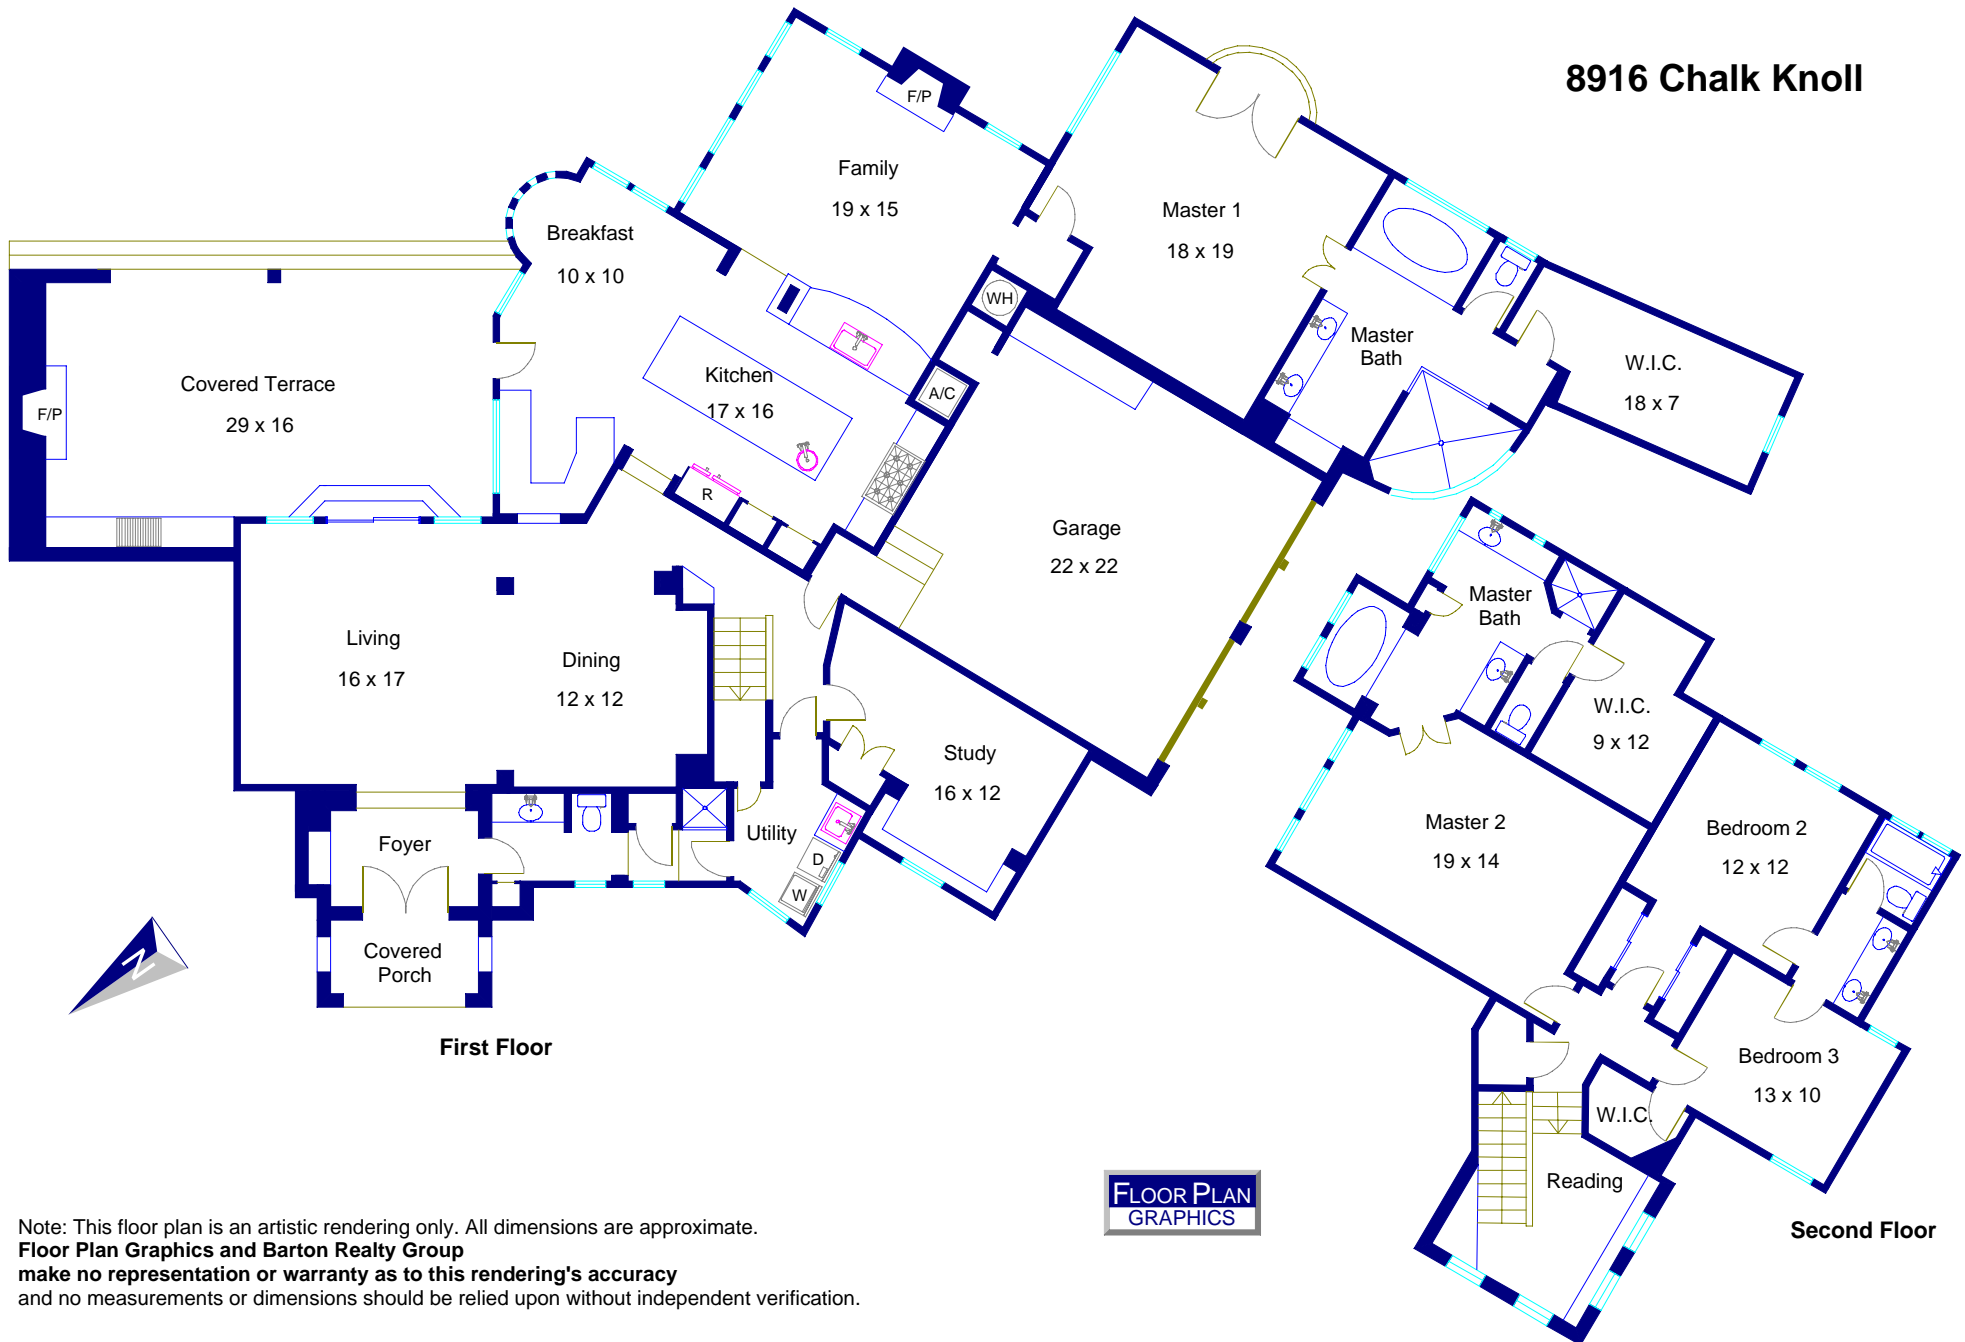

8916 Chalk Knoll

Note: This floor plan is an artistic rendering only. All dimensions are approximate. Floor Plan Graphics and Barton Realty Group make no representation or warranty as to this rendering's accuracy and no measurements or dimensions should be relied upon without independent verification.

Marketed by Julie Smith, Barton Realty Group, 512.426.5395, BartonRealtyGroup.com
Floor plan created by Floor Plan Graphics, 512.454.0383, FloorPlanGraphics.com