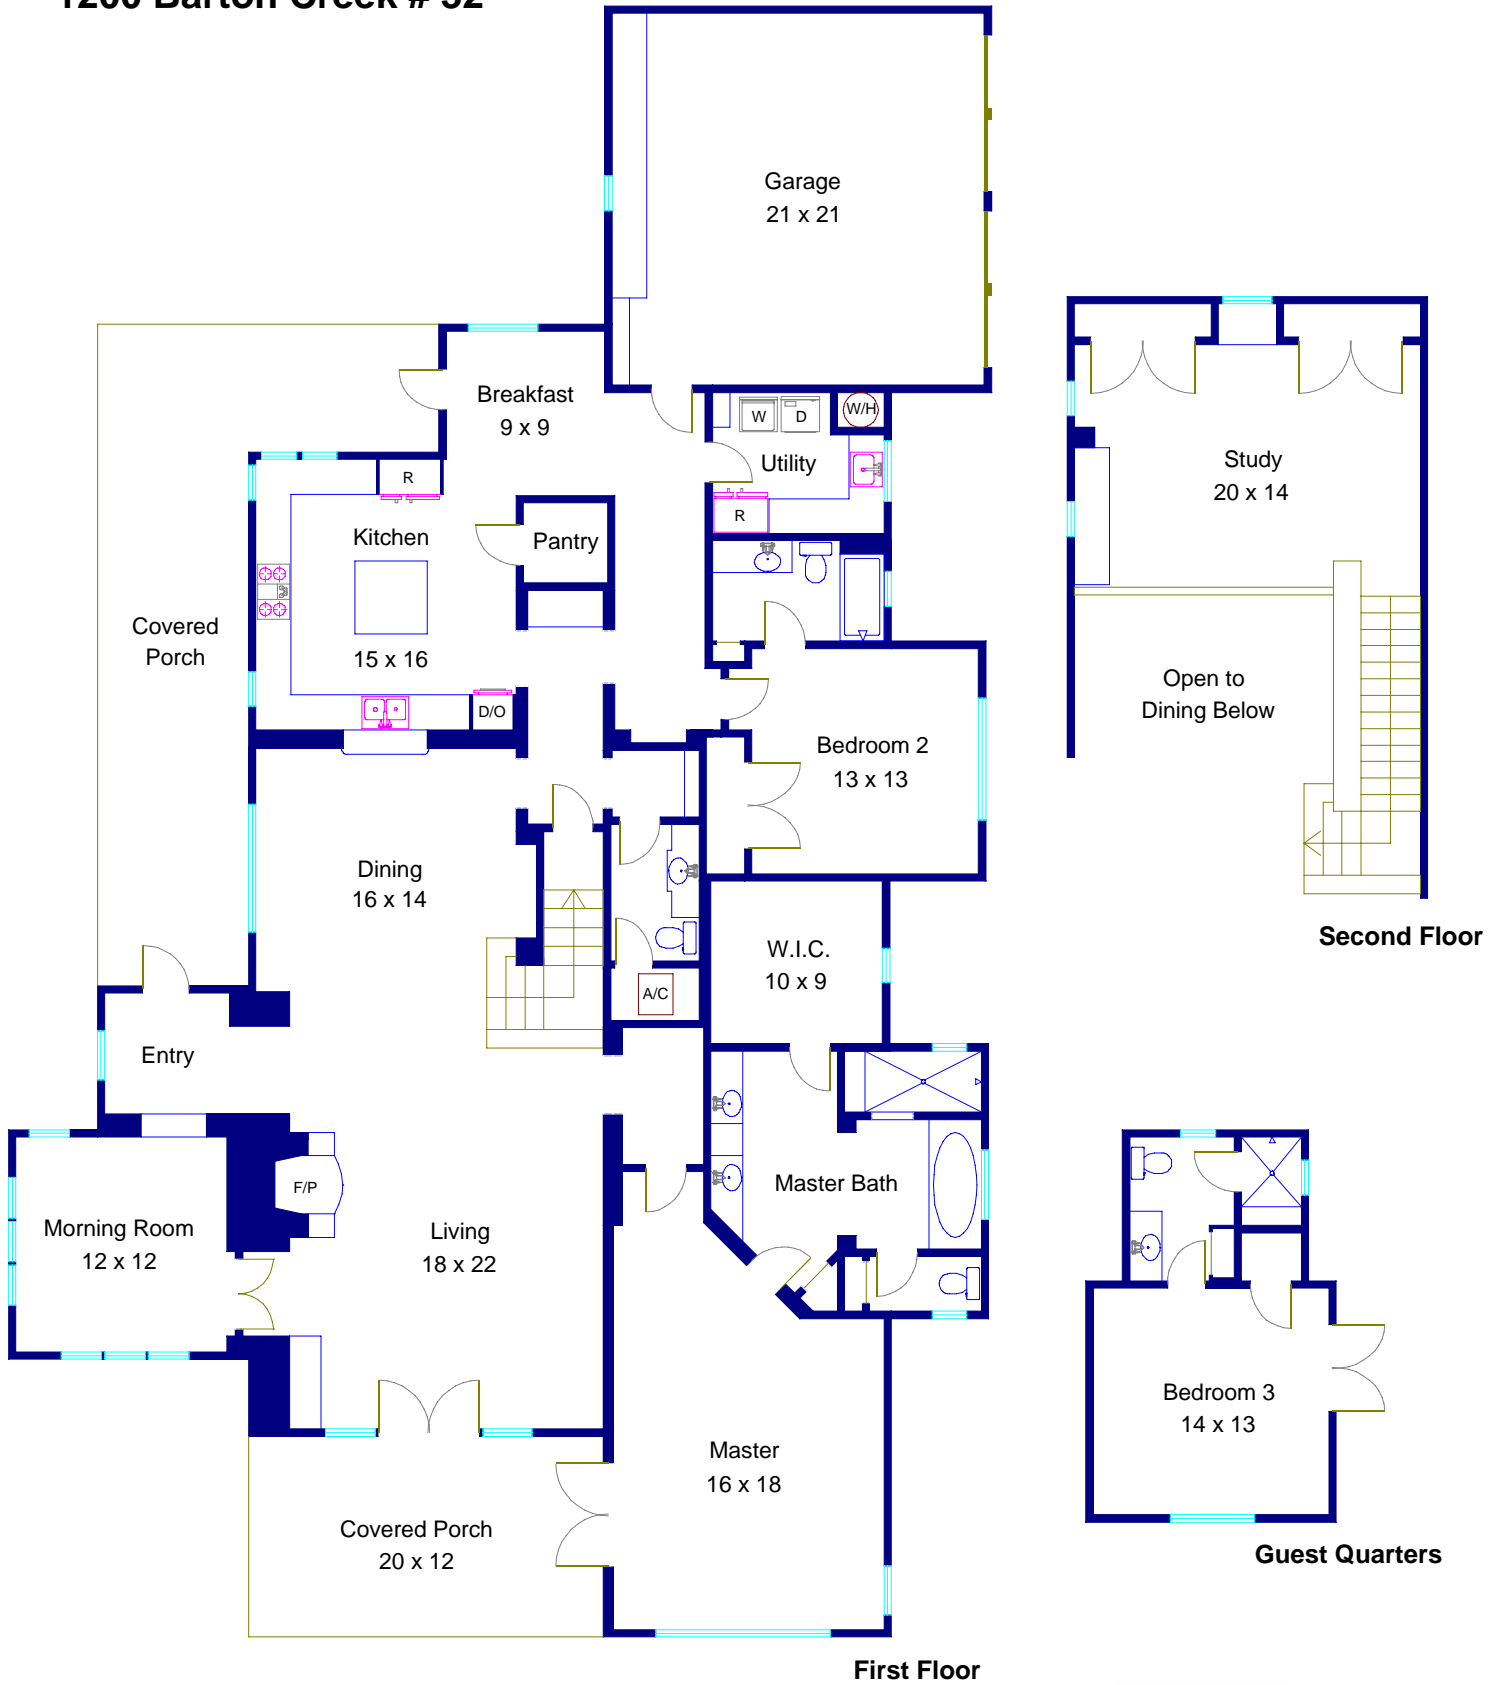

# 1200 Barton Creek # 32

Note: This floor plan is an artistic rendering only. All dimensions are approximate.  
**Floor Plan Graphics and Moreland Properties**  
 make no representation or warranty as to this rendering's accuracy  
 and no measurements or dimensions should be relied upon without independent verification.