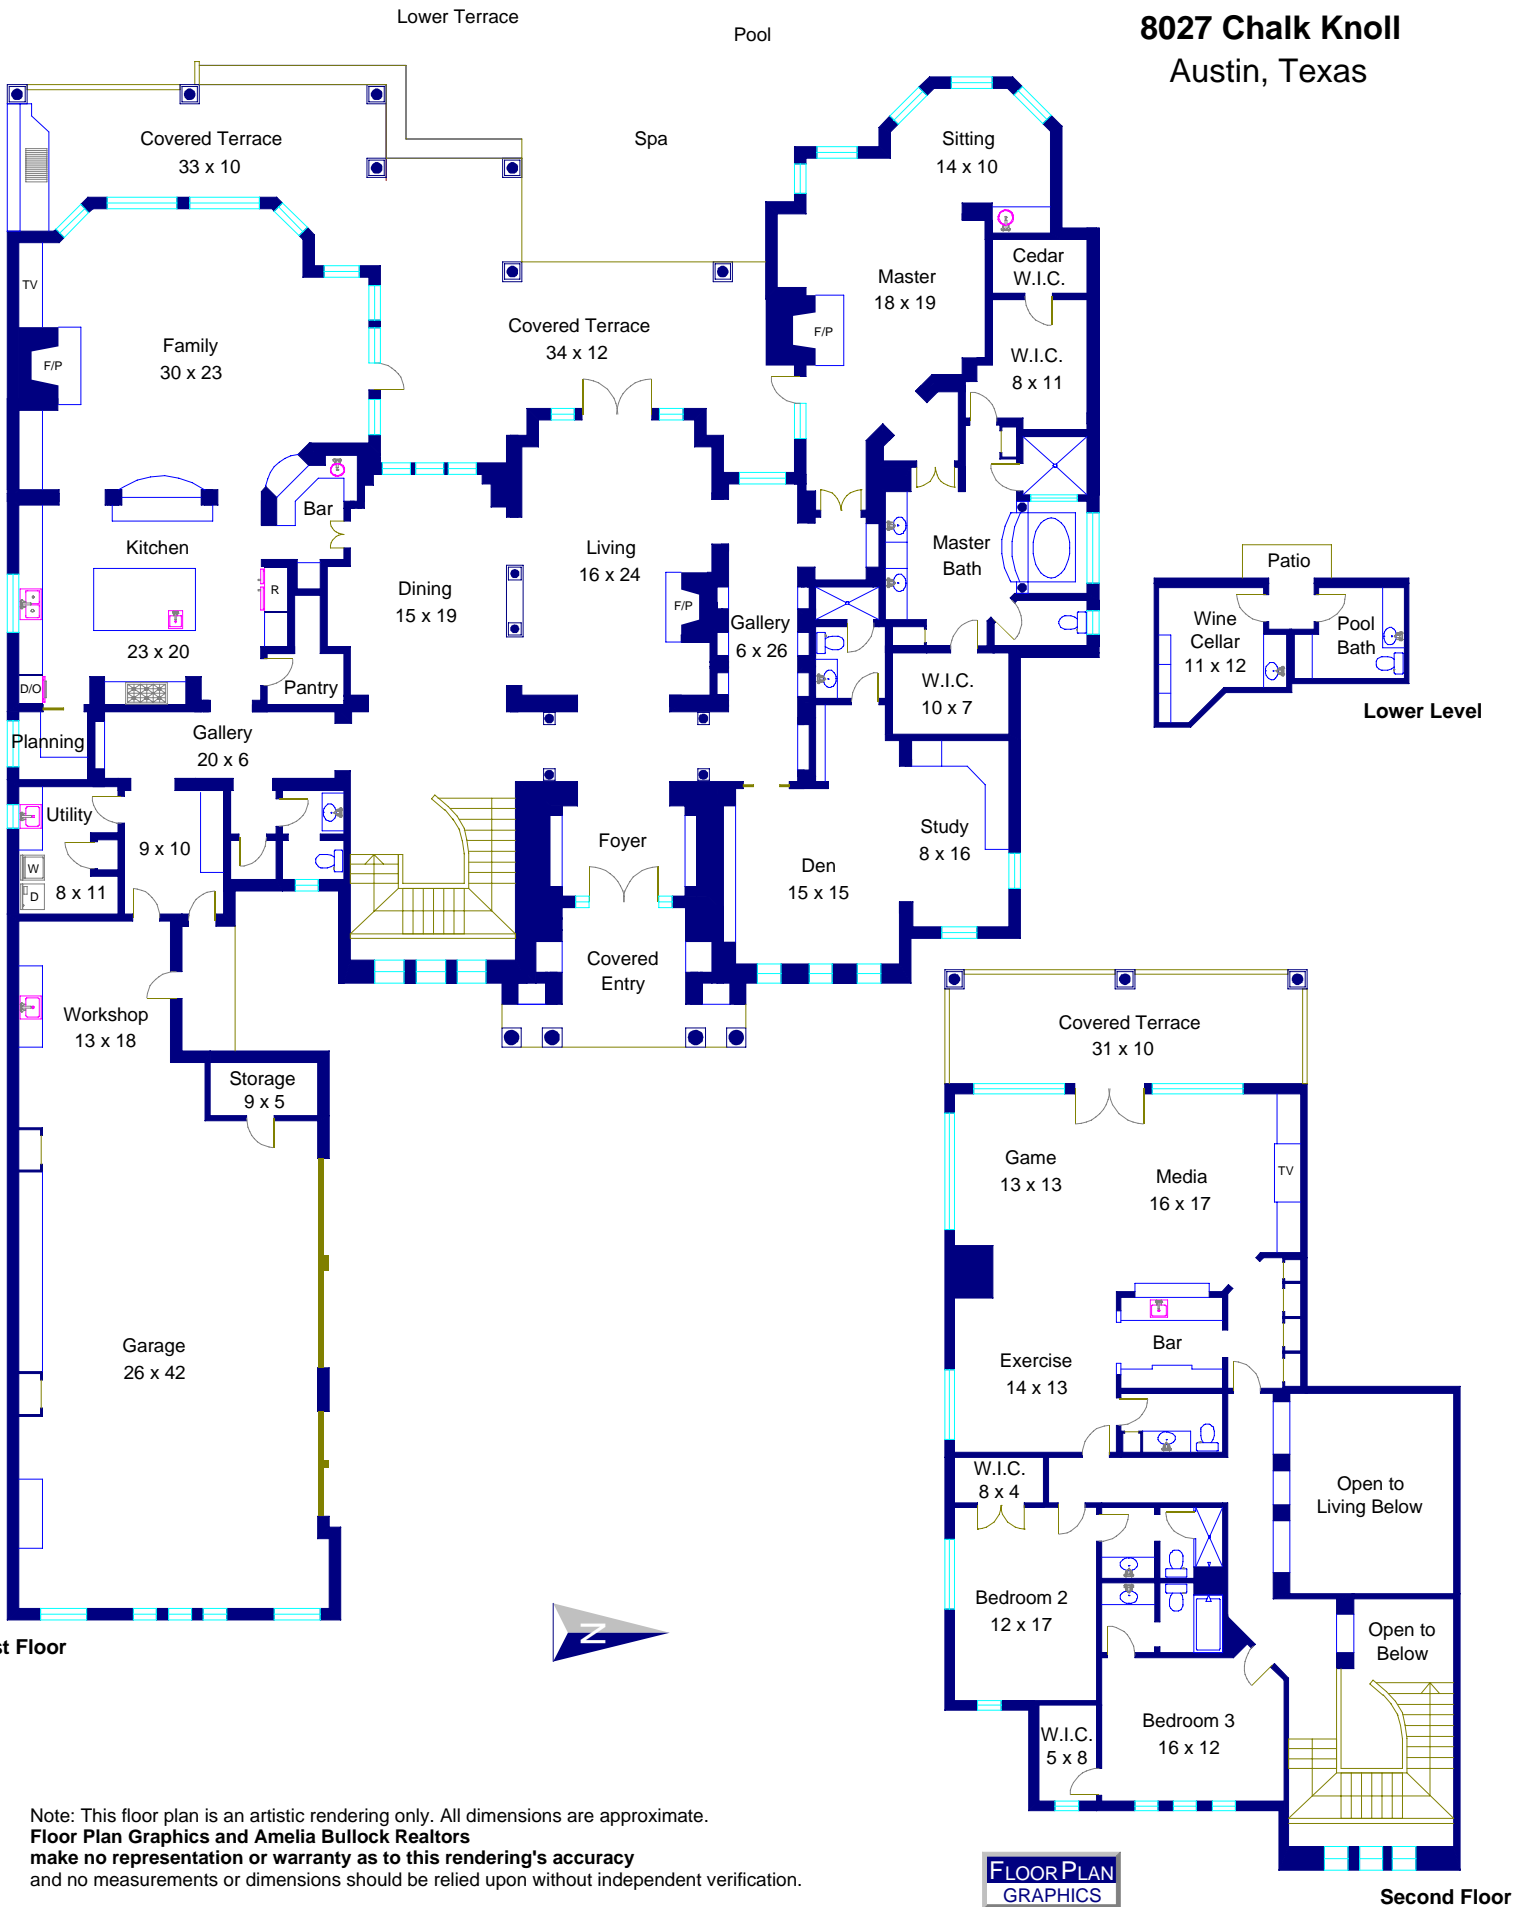

8027 Chalk Knoll
Austin, Texas

First Floor

Second Floor

Note: This floor plan is an artistic rendering only. All dimensions are approximate. **Floor Plan Graphics and Amelia Bullock Realtors** make no representation or warranty as to this rendering's accuracy and no measurements or dimensions should be relied upon without independent verification.

Marketed by Amelia Bullock Realtors
Floor plan created by Floor Plan Graphics, 512.454.0383, FloorPlanGraphics.com