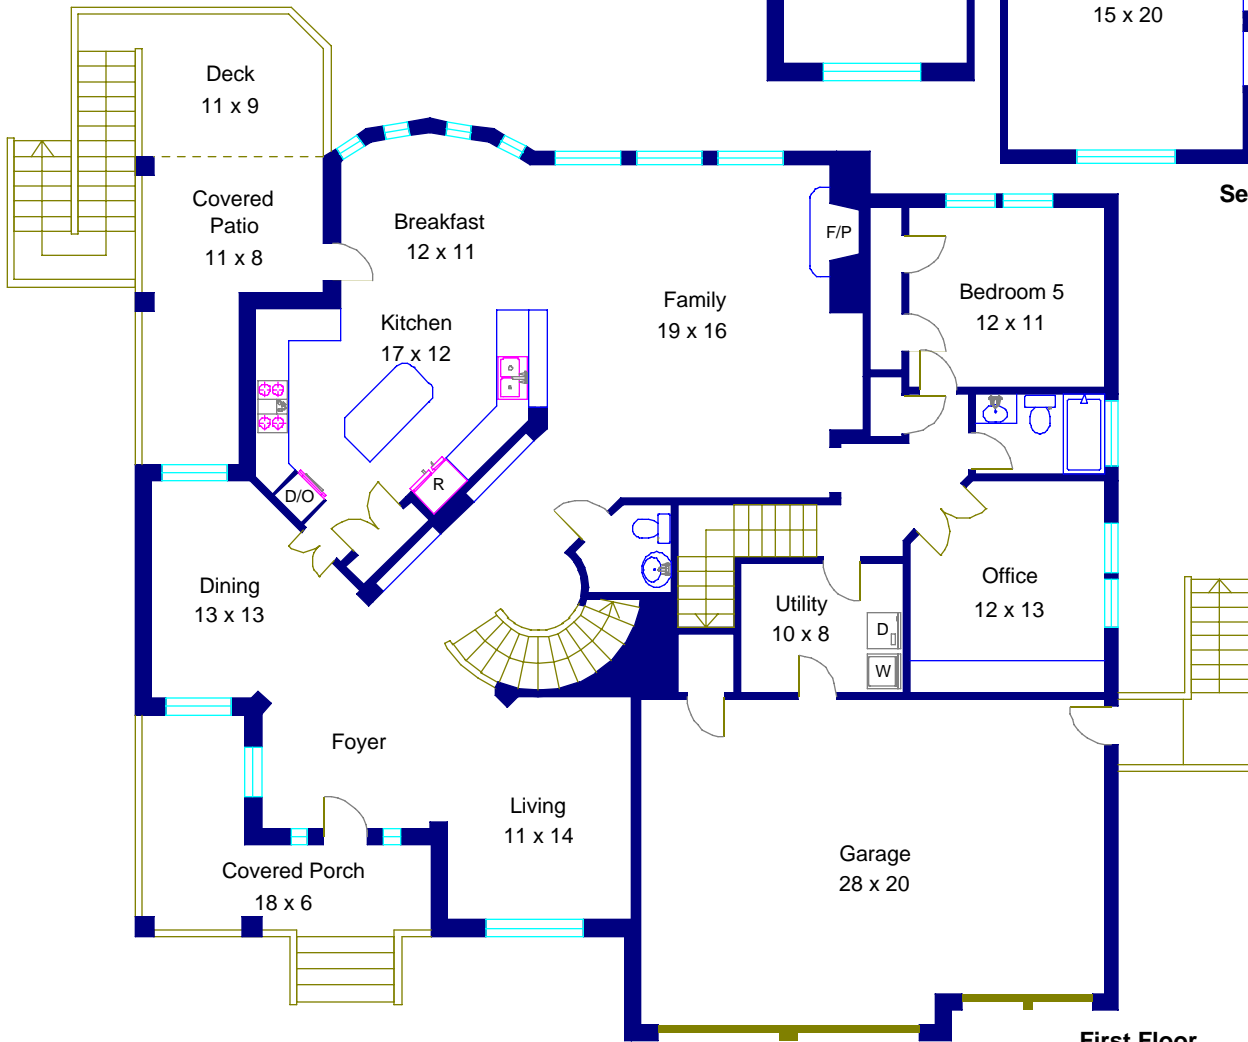

10760 Bramblecrest
Austin, Texas

Second Floor

First Floor

Note: This floor plan is an artistic rendering only. All dimensions are approximate.
Floor Plan Graphics and Sheila T. Hilts Real Estate
 make no representation or warranty as to this rendering's accuracy
 and no measurements or dimensions should be relied upon without independent verification.