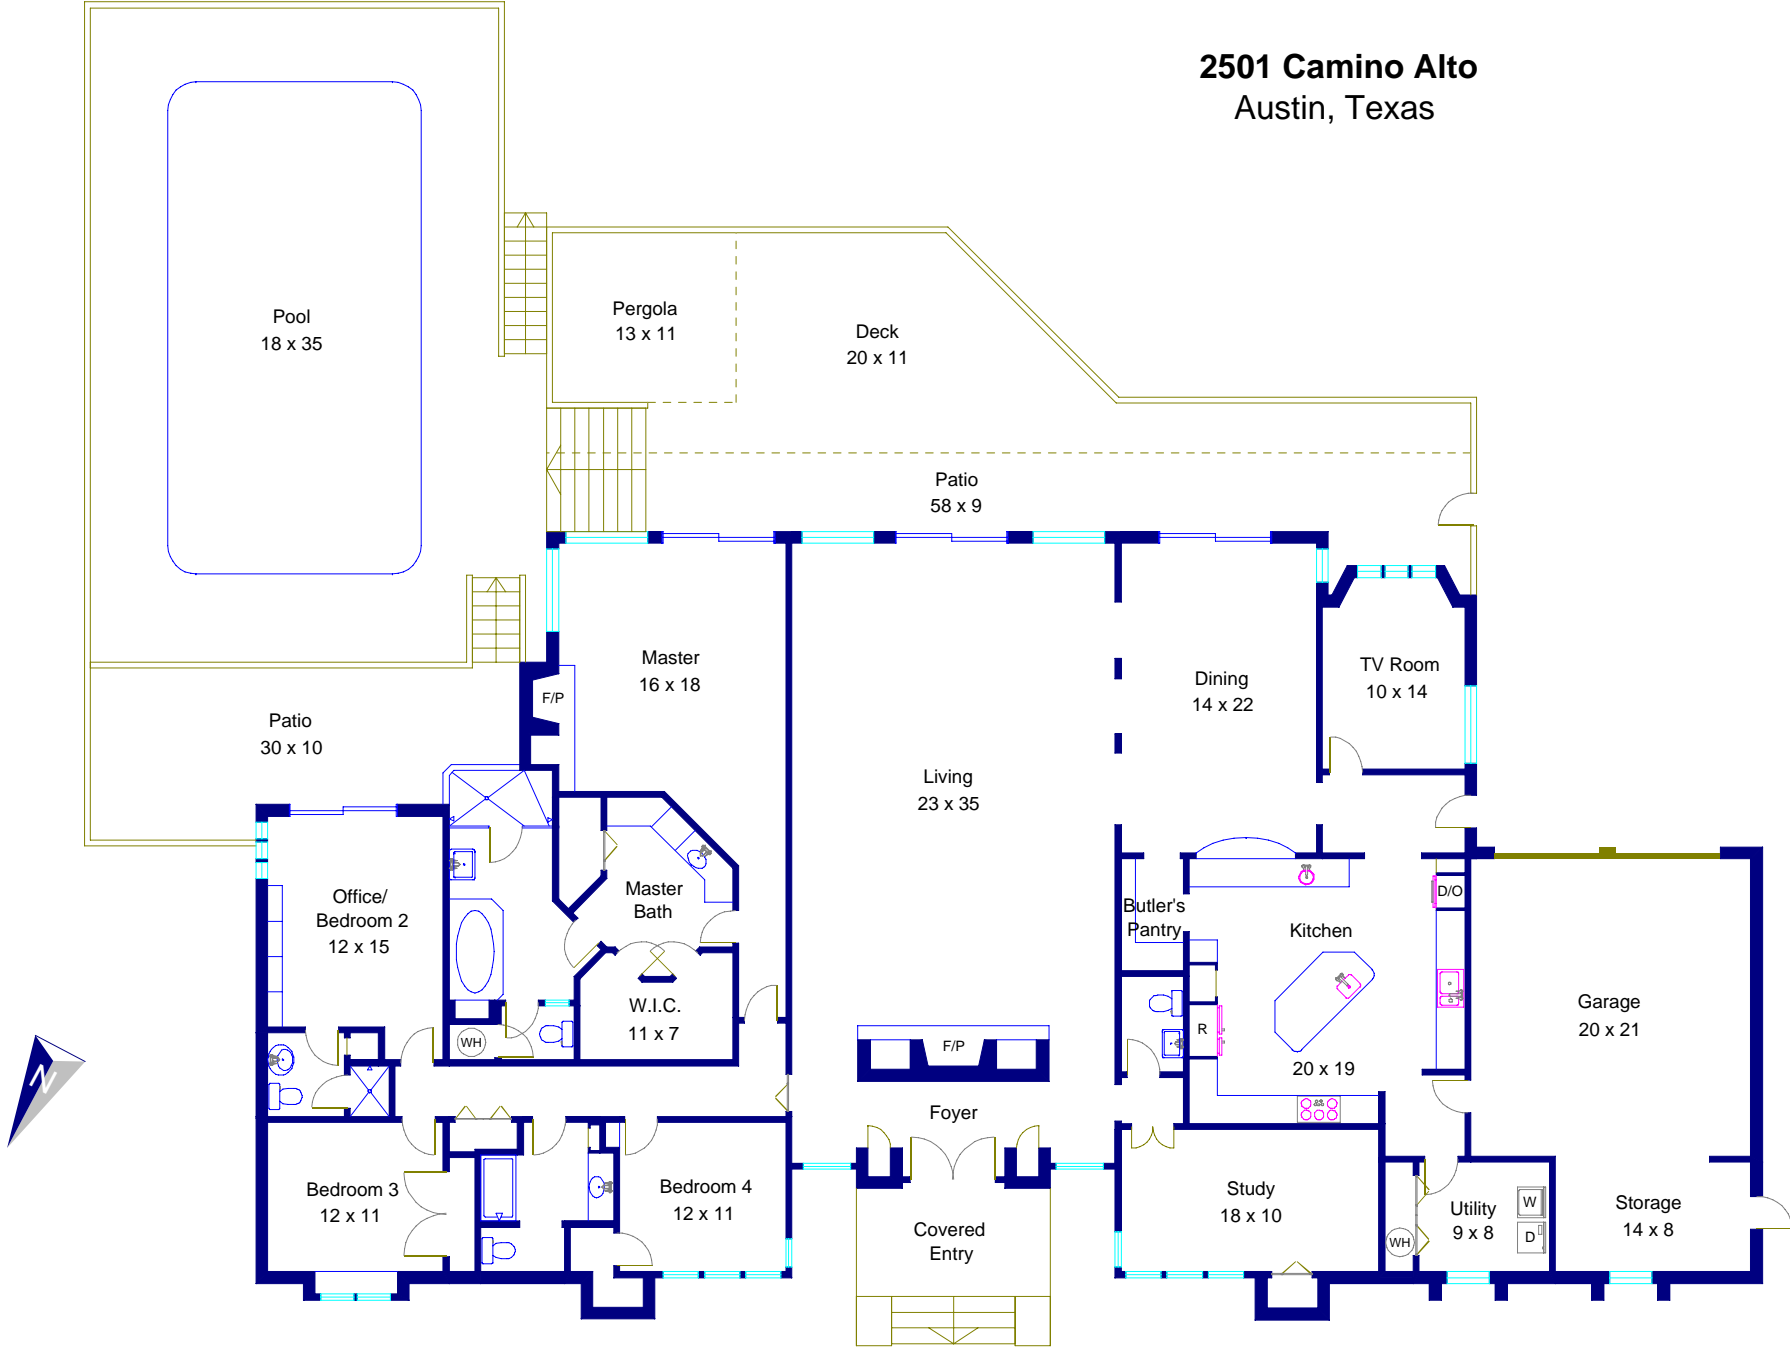

2501 Camino Alto
Austin, Texas

Note: This floor plan is an artistic rendering only. All dimensions are approximate.
Floor Plan Graphics and Moreland Properties
make no representation or warranty as to this rendering's accuracy
and no measurements or dimensions should be relied upon without independent verification.