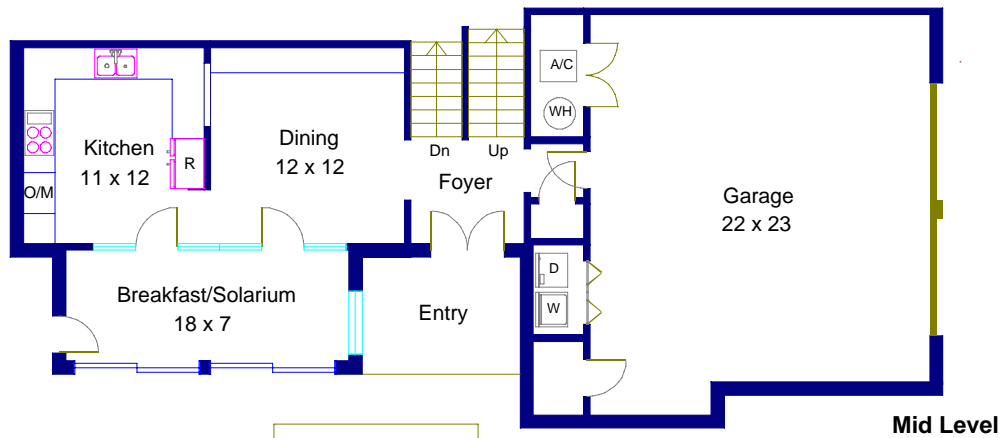

806 Canyon Creek
Austin, Texas

Note: This floor plan is an artistic rendering only. All dimensions are approximate.
Floor Plan Graphics and Betty Hood Real Estate LLC
 make no representation or warranty as to this rendering's accuracy
 and no measurements or dimensions should be relied upon without independent verification.

Marketed by Betty Hood Real Estate LLC
 Floor plan created by Floor Plan Graphics, 512.454.0383, FloorPlanGraphics.com