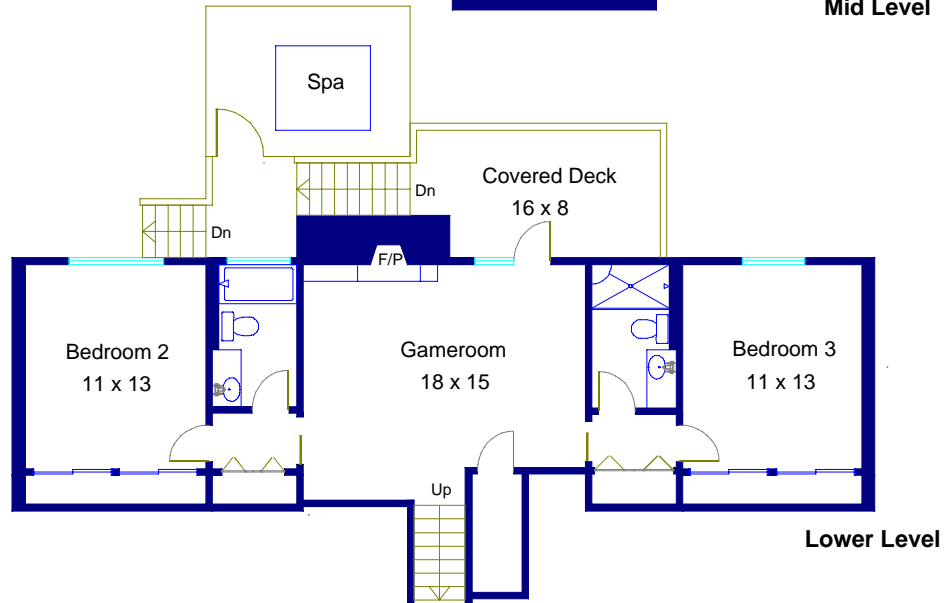

806 Canyon Creek
Austin, Texas

Note: This floor plan is an artistic rendering only. All dimensions are approximate.
Floor Plan Graphics and Betty Hood Real Estate LLC
 make no representation or warranty as to this rendering's accuracy
 and no measurements or dimensions should be relied upon without independent verification.

Marketed by Betty Hood Real Estate LLC
 Floor plan created by Floor Plan Graphics, 512.454.0383, FloorPlanGraphics.com