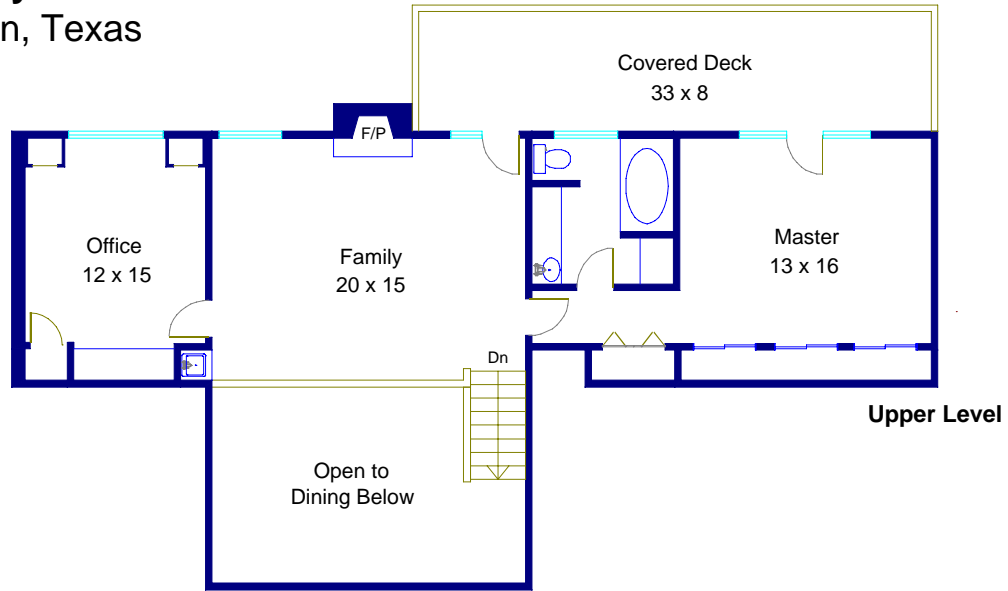

806 Canyon Creek
Austin, Texas

Note: This floor plan is an artistic rendering only. All dimensions are approximate.
Floor Plan Graphics and Betty Hood Real Estate LLC
 make no representation or warranty as to this rendering's accuracy
 and no measurements or dimensions should be relied upon without independent verification.

Marketed by Betty Hood Real Estate LLC
 Floor plan created by Floor Plan Graphics, 512.454.0383, FloorPlanGraphics.com