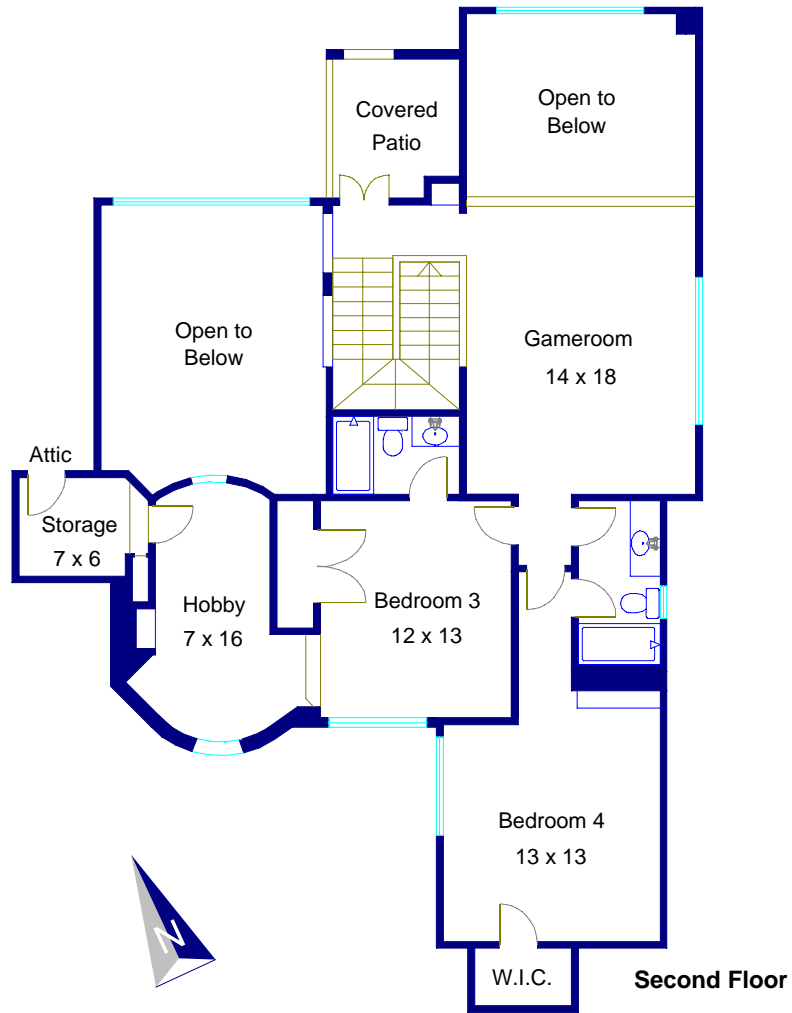

**2300 Barton Creek #28**  
Austin, Texas

Note: This floor plan is an artistic rendering only. All dimensions are approximate.  
**Floor Plan Graphics and Keller Williams Realty**  
 make no representation or warranty as to this rendering's accuracy  
 and no measurements or dimensions should be relied upon without independent verification.

Marketed by Dee Shultz, Keller Williams Realty, 512.330.1031, DeeShultz.com  
 Floor plan created by Floor Plan Graphics, 512.454.0383, FloorPlanGraphics.com