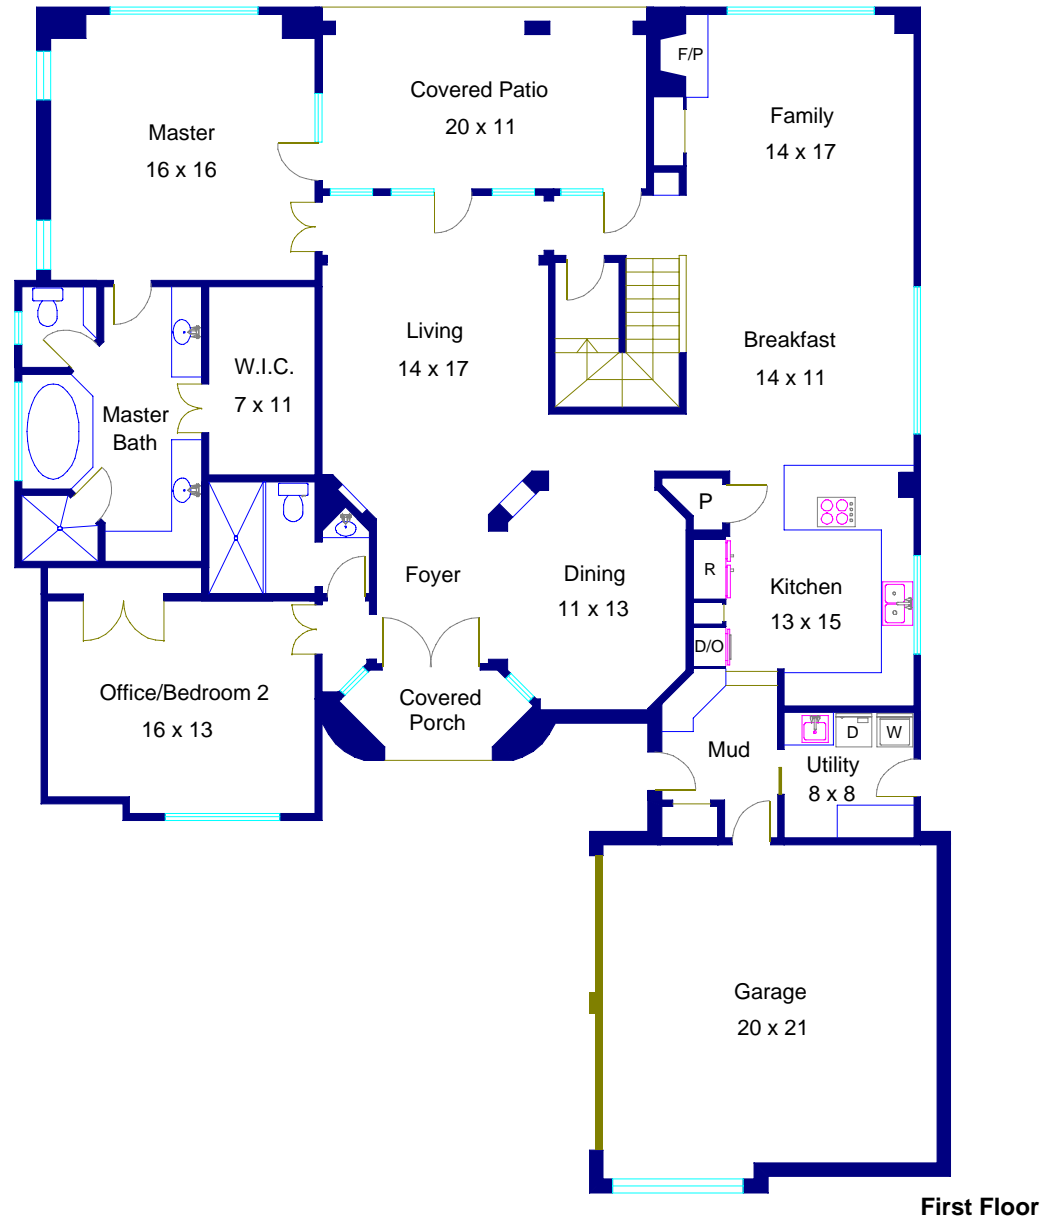

**2300 Barton Creek #28**  
Austin, Texas

Note: This floor plan is an artistic rendering only. All dimensions are approximate.  
**Floor Plan Graphics and Keller Williams Realty**  
 make no representation or warranty as to this rendering's accuracy  
 and no measurements or dimensions should be relied upon without independent verification.

Marketed by Dee Shultz, Keller Williams Realty, 512.330.1031, DeeShultz.com  
 Floor plan created by Floor Plan Graphics, 512.454.0383, FloorPlanGraphics.com