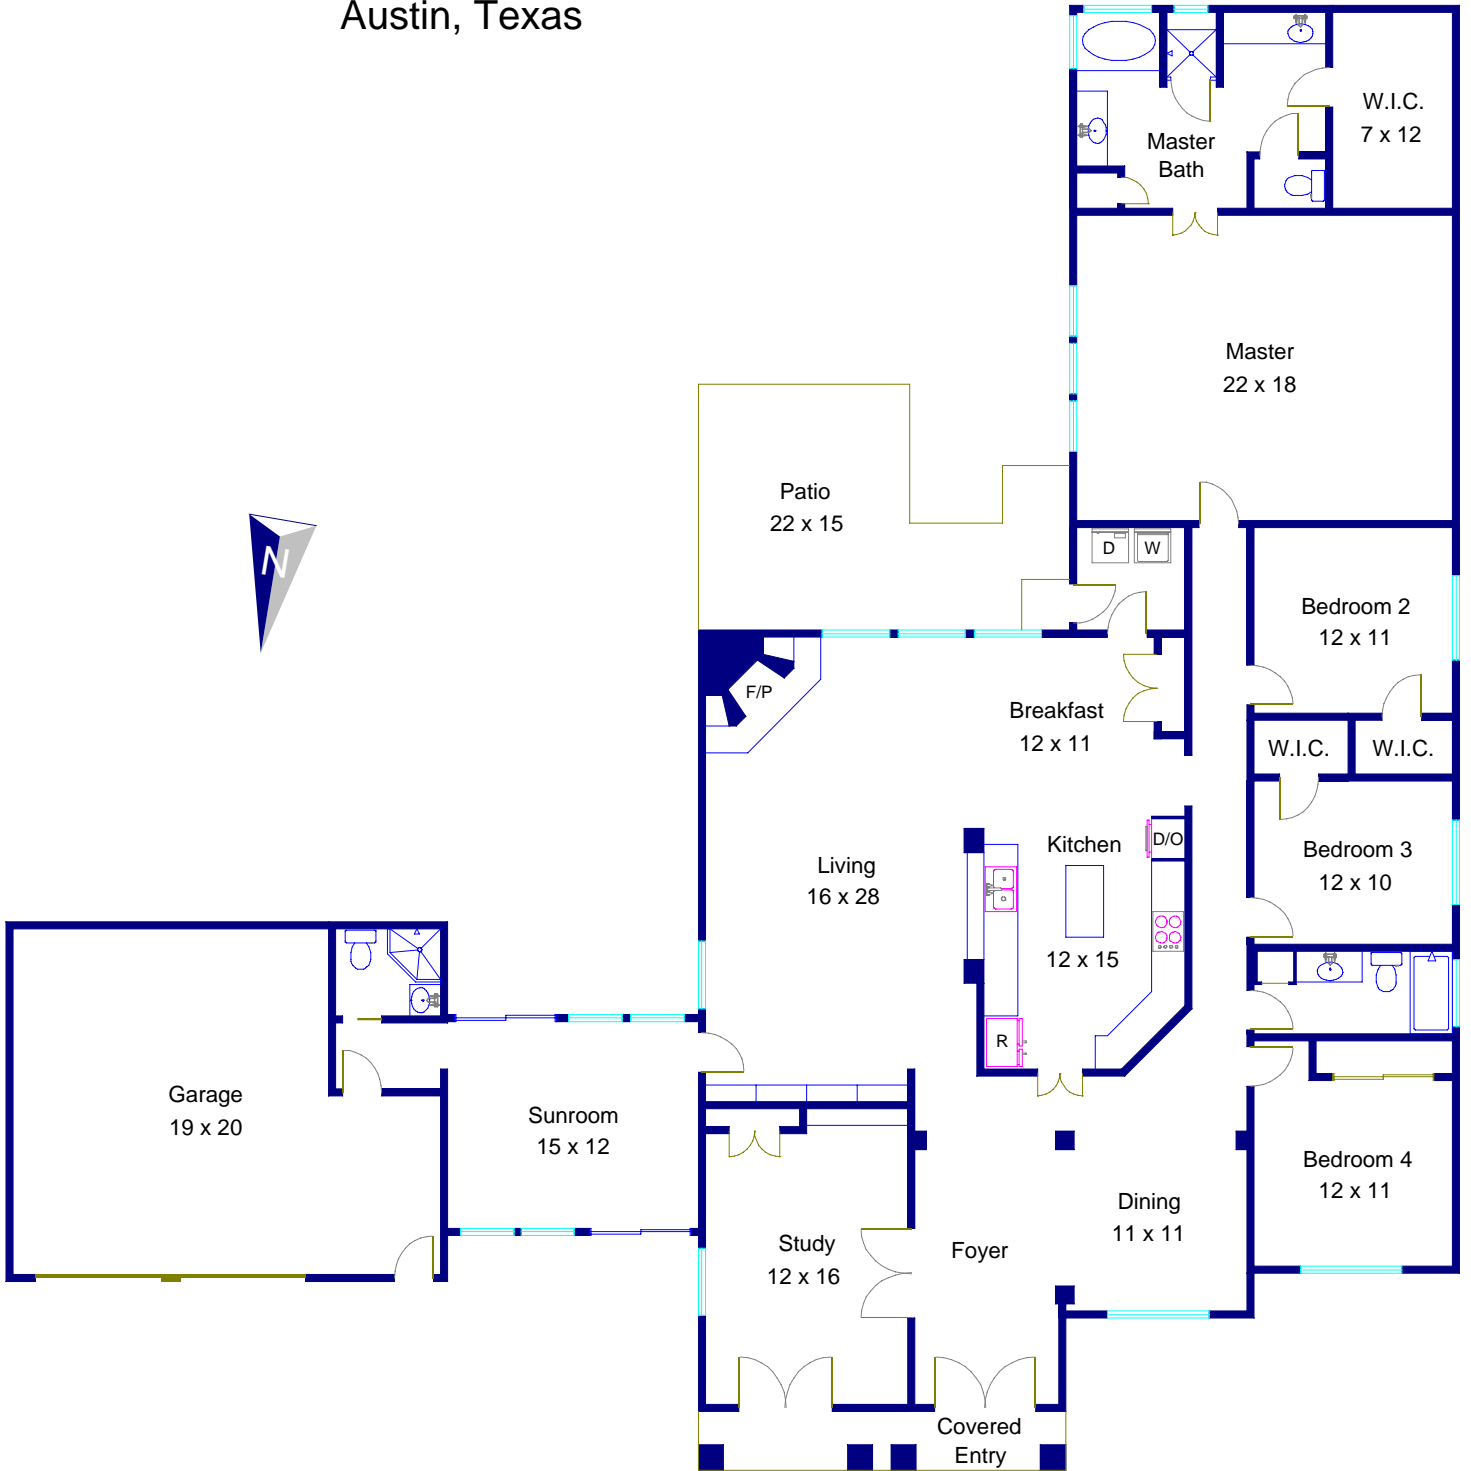

4005 Campo Viejo Cove Austin, Texas

Note: This floor plan is an artistic rendering only. All dimensions are approximate.
Floor Plan Graphics and Keller Williams Realty
make no representation or warranty as to this rendering's accuracy
and no measurements or dimensions should be relied upon without independent verification.

Marketed by Keller Williams Realty
Floor plan created by Floor Plan Graphics, 512.454.0383, FloorPlanGraphics.com