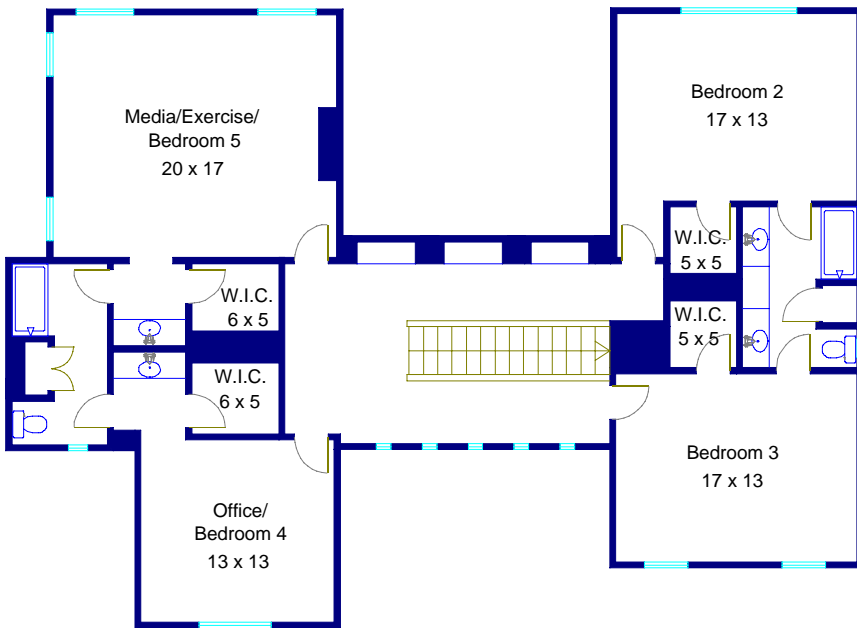

# 1304 Barton Creek Austin, Texas

**Second Floor**

**First Floor**

Note: This floor plan is an artistic rendering only. All dimensions are approximate.  
**Floor Plan Graphics and Coldwell Banker United Realtors**  
**make no representation or warranty as to this rendering's accuracy**  
 and no measurements or dimensions should be relied upon without independent verification.

Marketed by Coldwell Banker United Realtors  
 Floor plan created by Floor Plan Graphics, 512.454.0383, FloorPlanGraphics.com