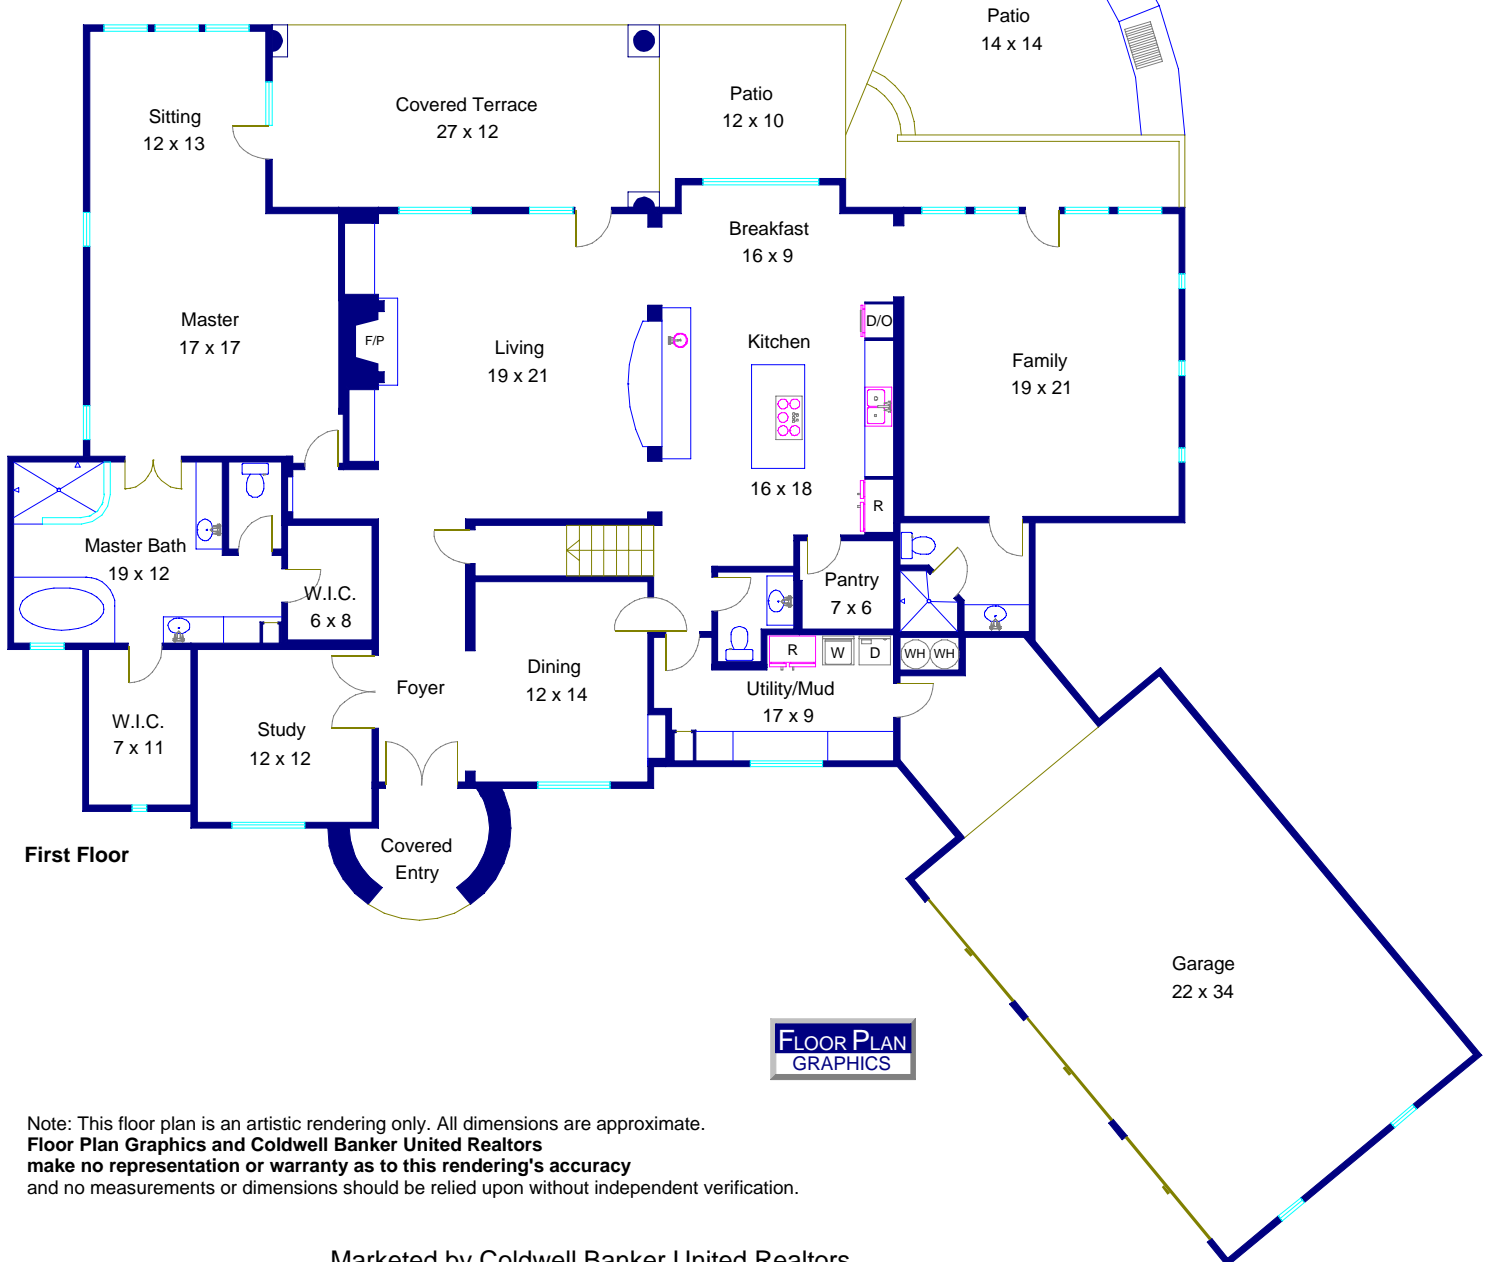

# 1304 Barton Creek Austin, Texas

**Second Floor**

**First Floor**

Note: This floor plan is an artistic rendering only. All dimensions are approximate.  
**Floor Plan Graphics and Coldwell Banker United Realtors**  
**make no representation or warranty as to this rendering's accuracy**  
 and no measurements or dimensions should be relied upon without independent verification.

Marketed by Coldwell Banker United Realtors  
 Floor plan created by Floor Plan Graphics, 512.454.0383, FloorPlanGraphics.com