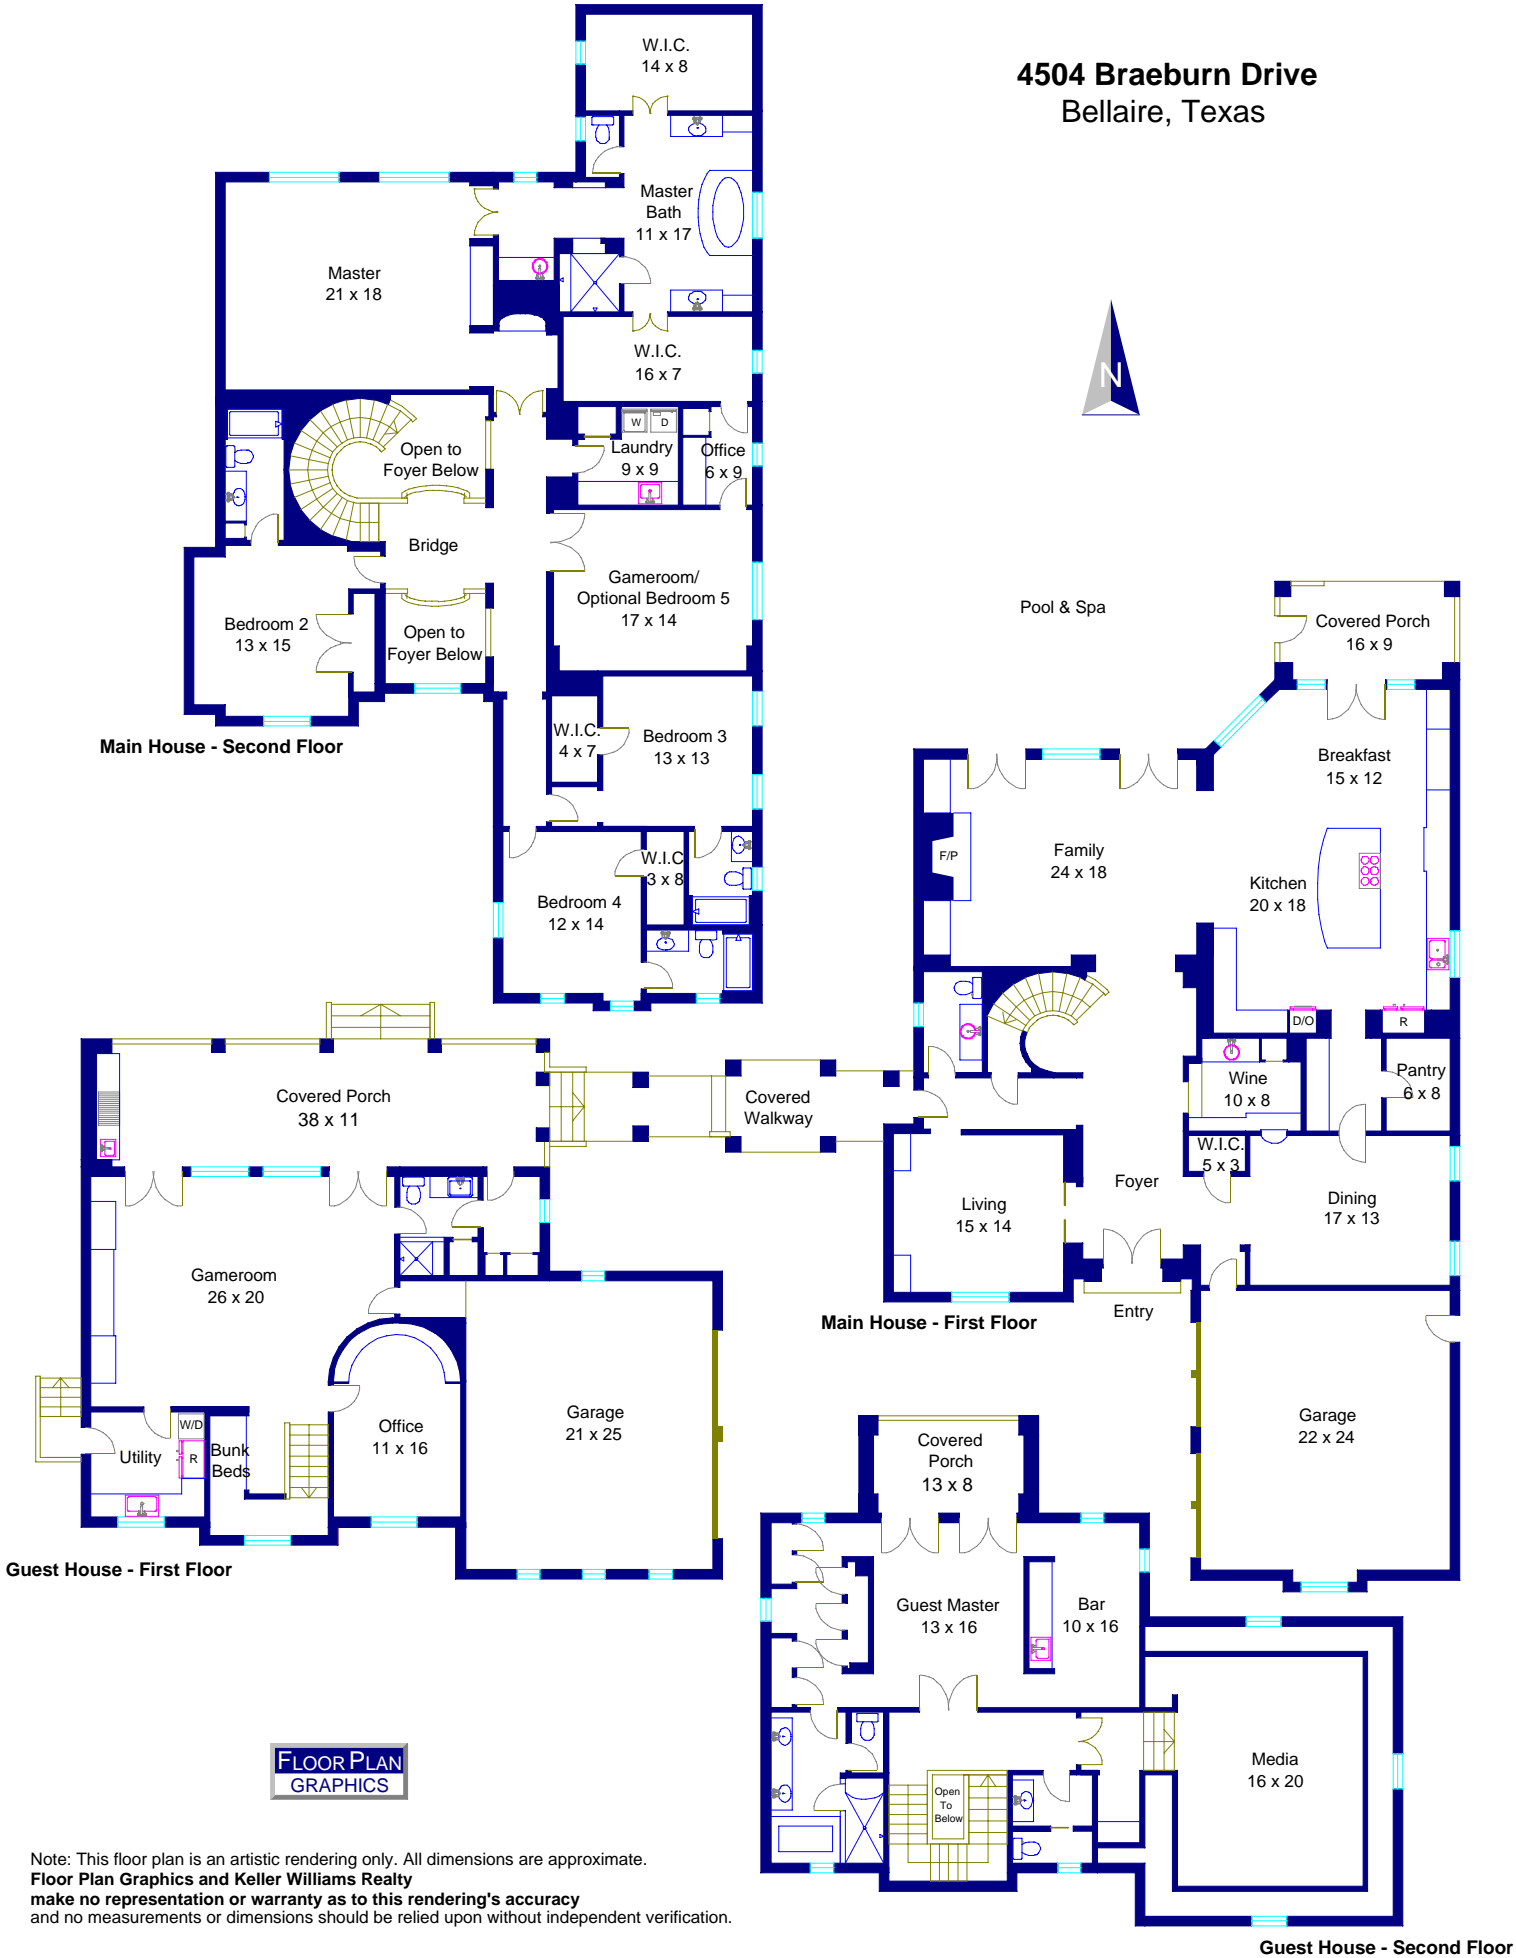

4504 Braeburn Drive
Bellaire, Texas

Note: This floor plan is an artistic rendering only. All dimensions are approximate.
Floor Plan Graphics and Keller Williams Realty
 make no representation or warranty as to this rendering's accuracy
 and no measurements or dimensions should be relied upon without independent verification.

Marketed by Mike Livingston, Keller Williams Realty, 713.764.9850, HAR.com/MikeLivingston, MLivingston@Gmail.com
 Floor plan created by Floor Plan Graphics, 512.454.0383, FloorPlanGraphics.com