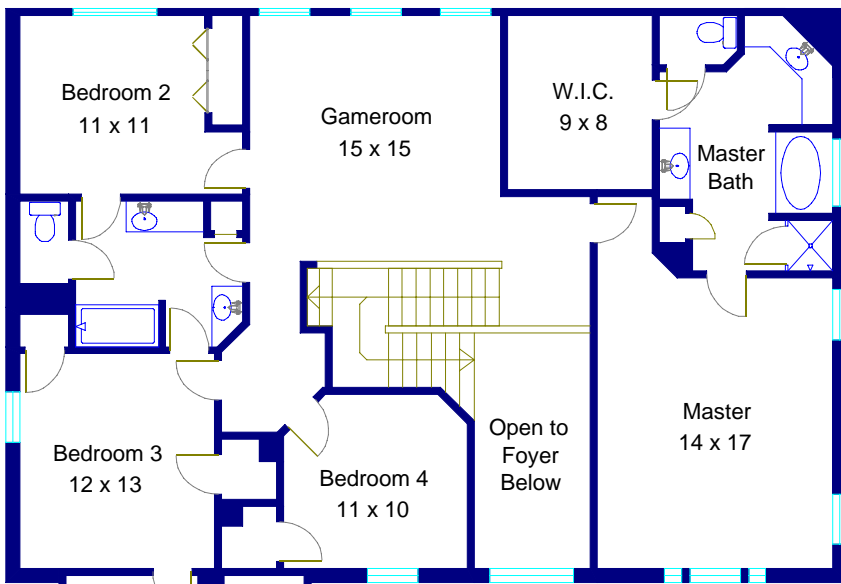

1736 Camp Craft Austin, Texas

Second Floor

First Floor

Note: This floor plan is an artistic rendering only. All dimensions are approximate.
Floor Plan Graphics and The Kent Redding Group
make no representation or warranty as to this rendering's accuracy
 and no measurements or dimensions should be relied upon without independent verification.

Marketed by The Kent Redding Group
 Floor plan created by Floor Plan Graphics, 512.454.0383, FloorPlanGraphics.com