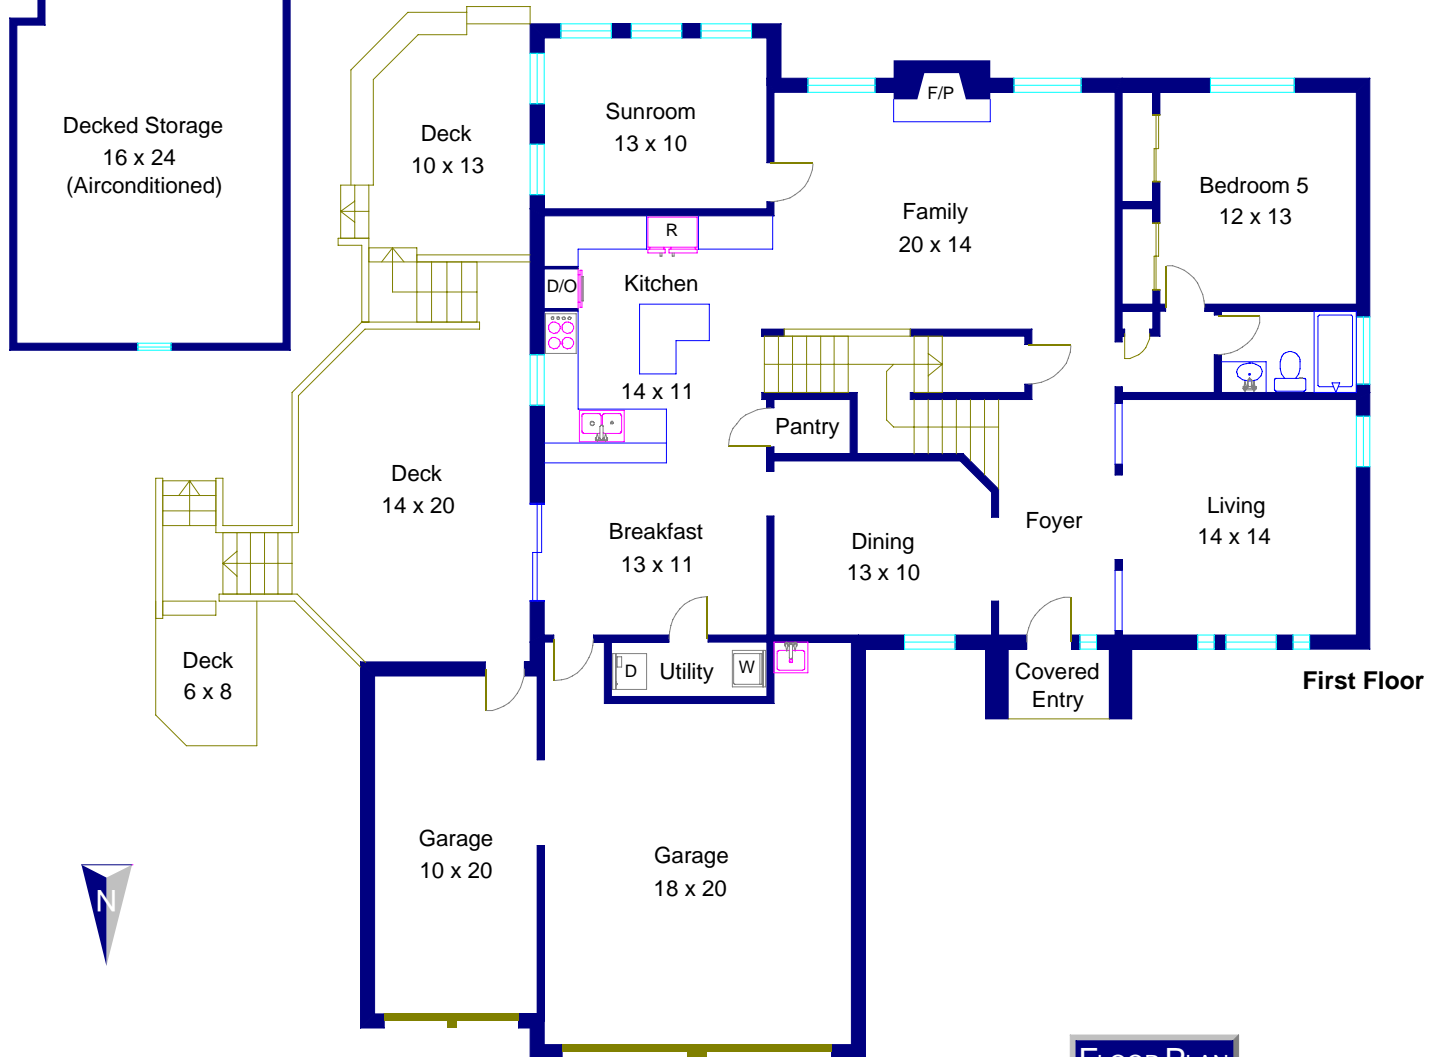

1736 Camp Craft Austin, Texas

Second Floor

First Floor

Note: This floor plan is an artistic rendering only. All dimensions are approximate.
Floor Plan Graphics and The Kent Redding Group
make no representation or warranty as to this rendering's accuracy
 and no measurements or dimensions should be relied upon without independent verification.

Marketed by The Kent Redding Group
 Floor plan created by Floor Plan Graphics, 512.454.0383, FloorPlanGraphics.com