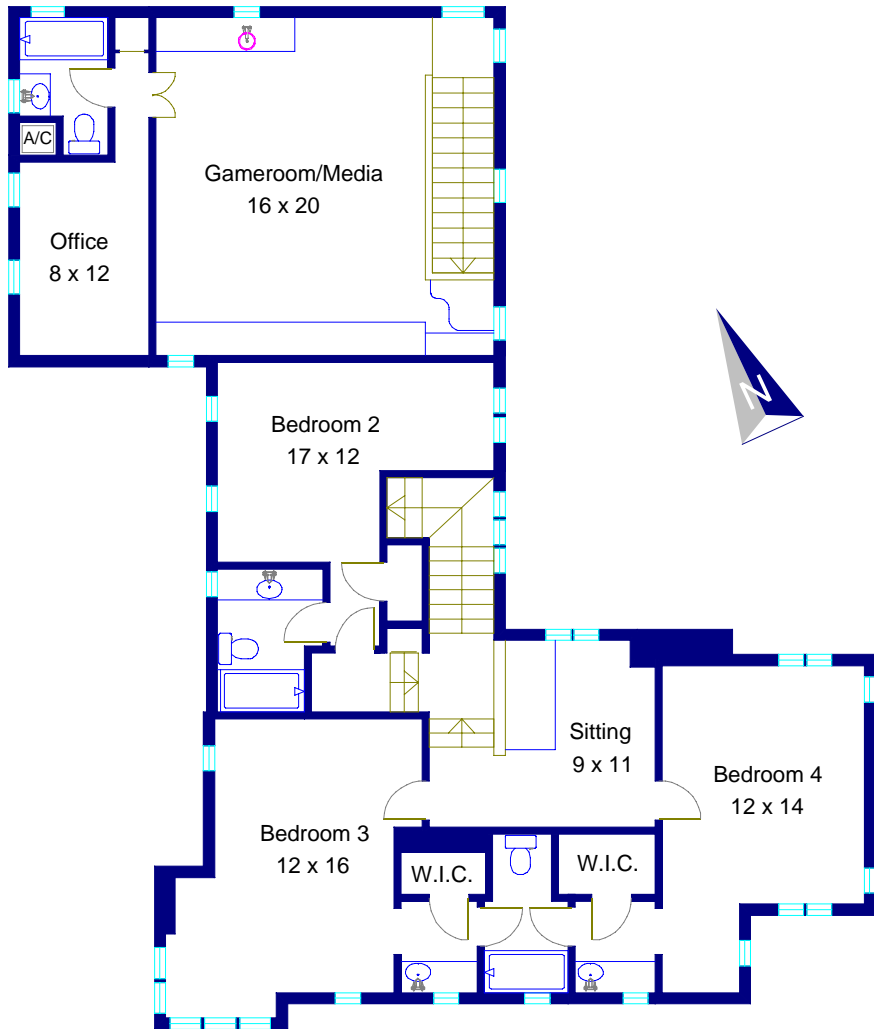

2104 Bowman
Austin, Texas

Second Floor

First Floor

Note: This floor plan is an artistic rendering only. All dimensions are approximate. **Floor Plan Graphics and AvenueOne Properties make no representation or warranty as to this rendering's accuracy and no measurements or dimensions should be relied upon without independent verification.**

Marketed by Mark Moore, AvenueOne Properties, 512.771.7177, AveOne.com
Floor plan created by Floor Plan Graphics, 512.454.0383, FloorPlanGraphics.com