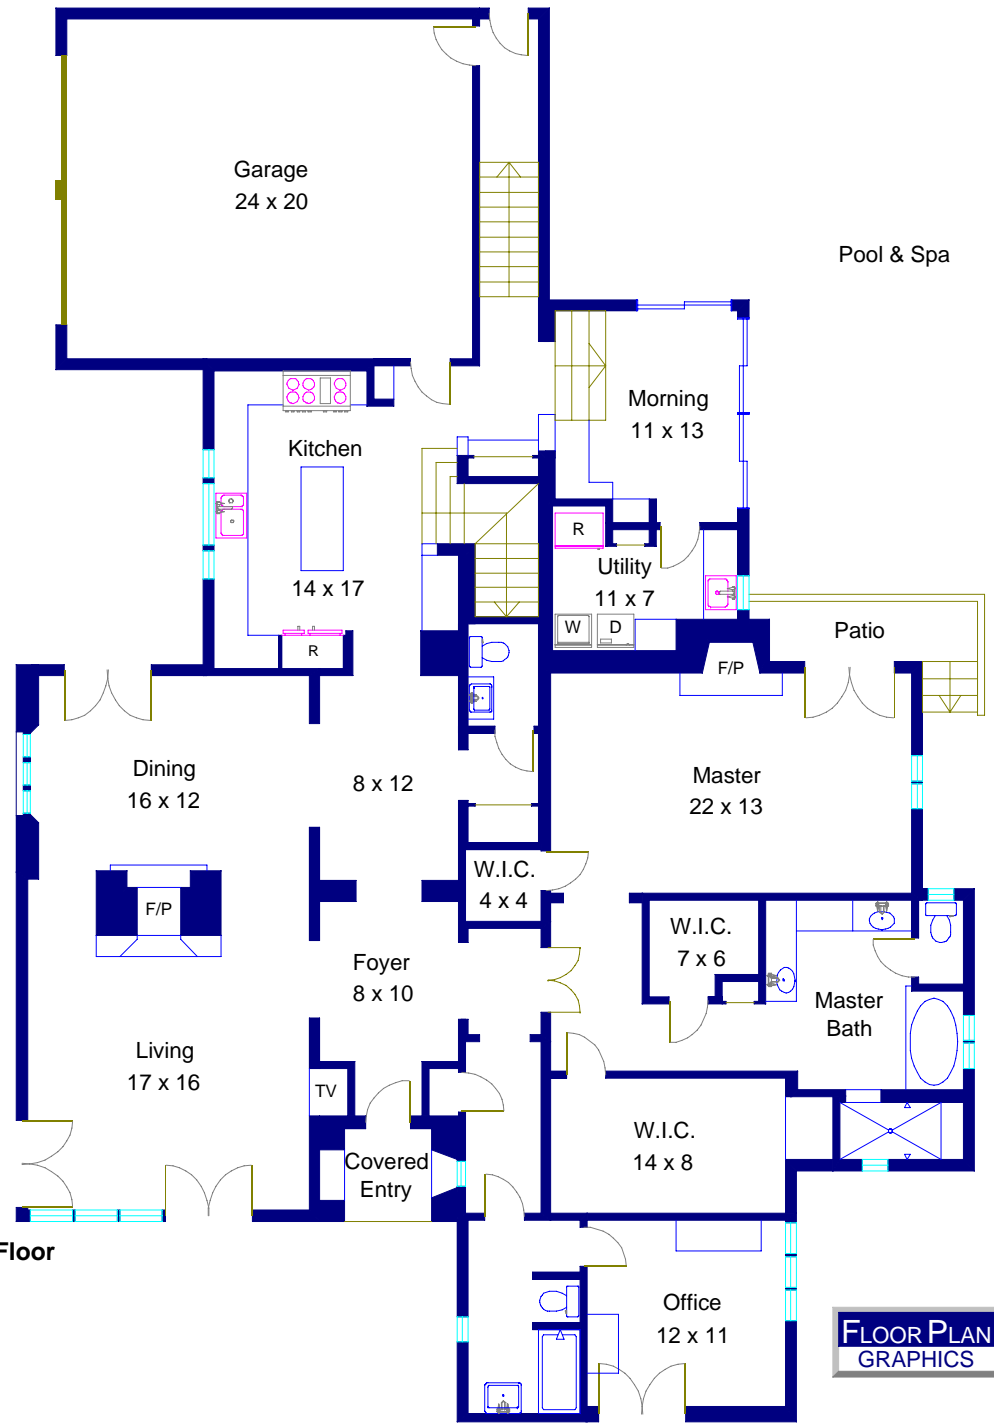

2104 Bowman
Austin, Texas

Second Floor

First Floor

Note: This floor plan is an artistic rendering only. All dimensions are approximate. **Floor Plan Graphics and AvenueOne Properties make no representation or warranty as to this rendering's accuracy and no measurements or dimensions should be relied upon without independent verification.**

Marketed by Mark Moore, AvenueOne Properties, 512.771.7177, AveOne.com
Floor plan created by Floor Plan Graphics, 512.454.0383, FloorPlanGraphics.com