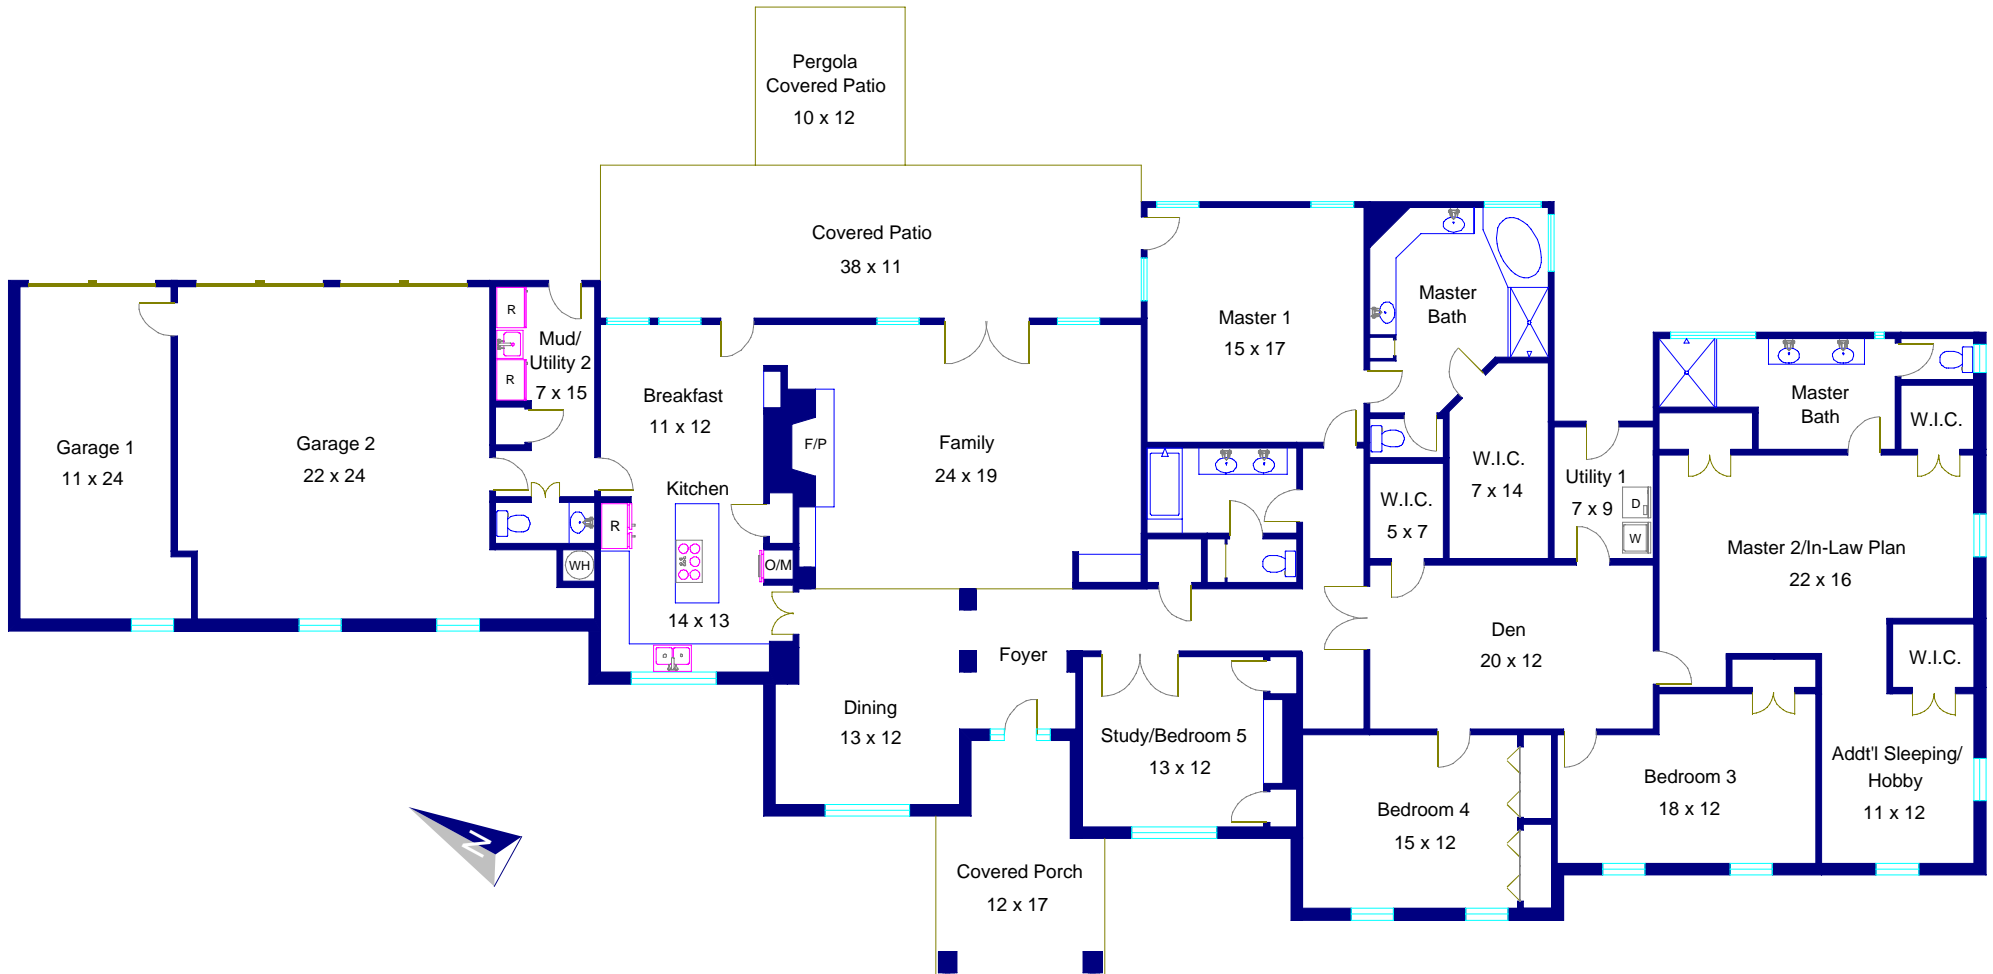

8604 Bell Mountain Drive
Austin, Texas

Note: This floor plan is an artistic rendering only. All dimensions are approximate.
Floor Plan Graphics and Milliken Properties
make no representation or warranty as to this rendering's accuracy
and no measurements or dimensions should be relied upon without independent verification.

Marketed by Milliken Properties
Floor plan created by Floor Plan Graphics, 512.454.0383, FloorPlanGraphics.com