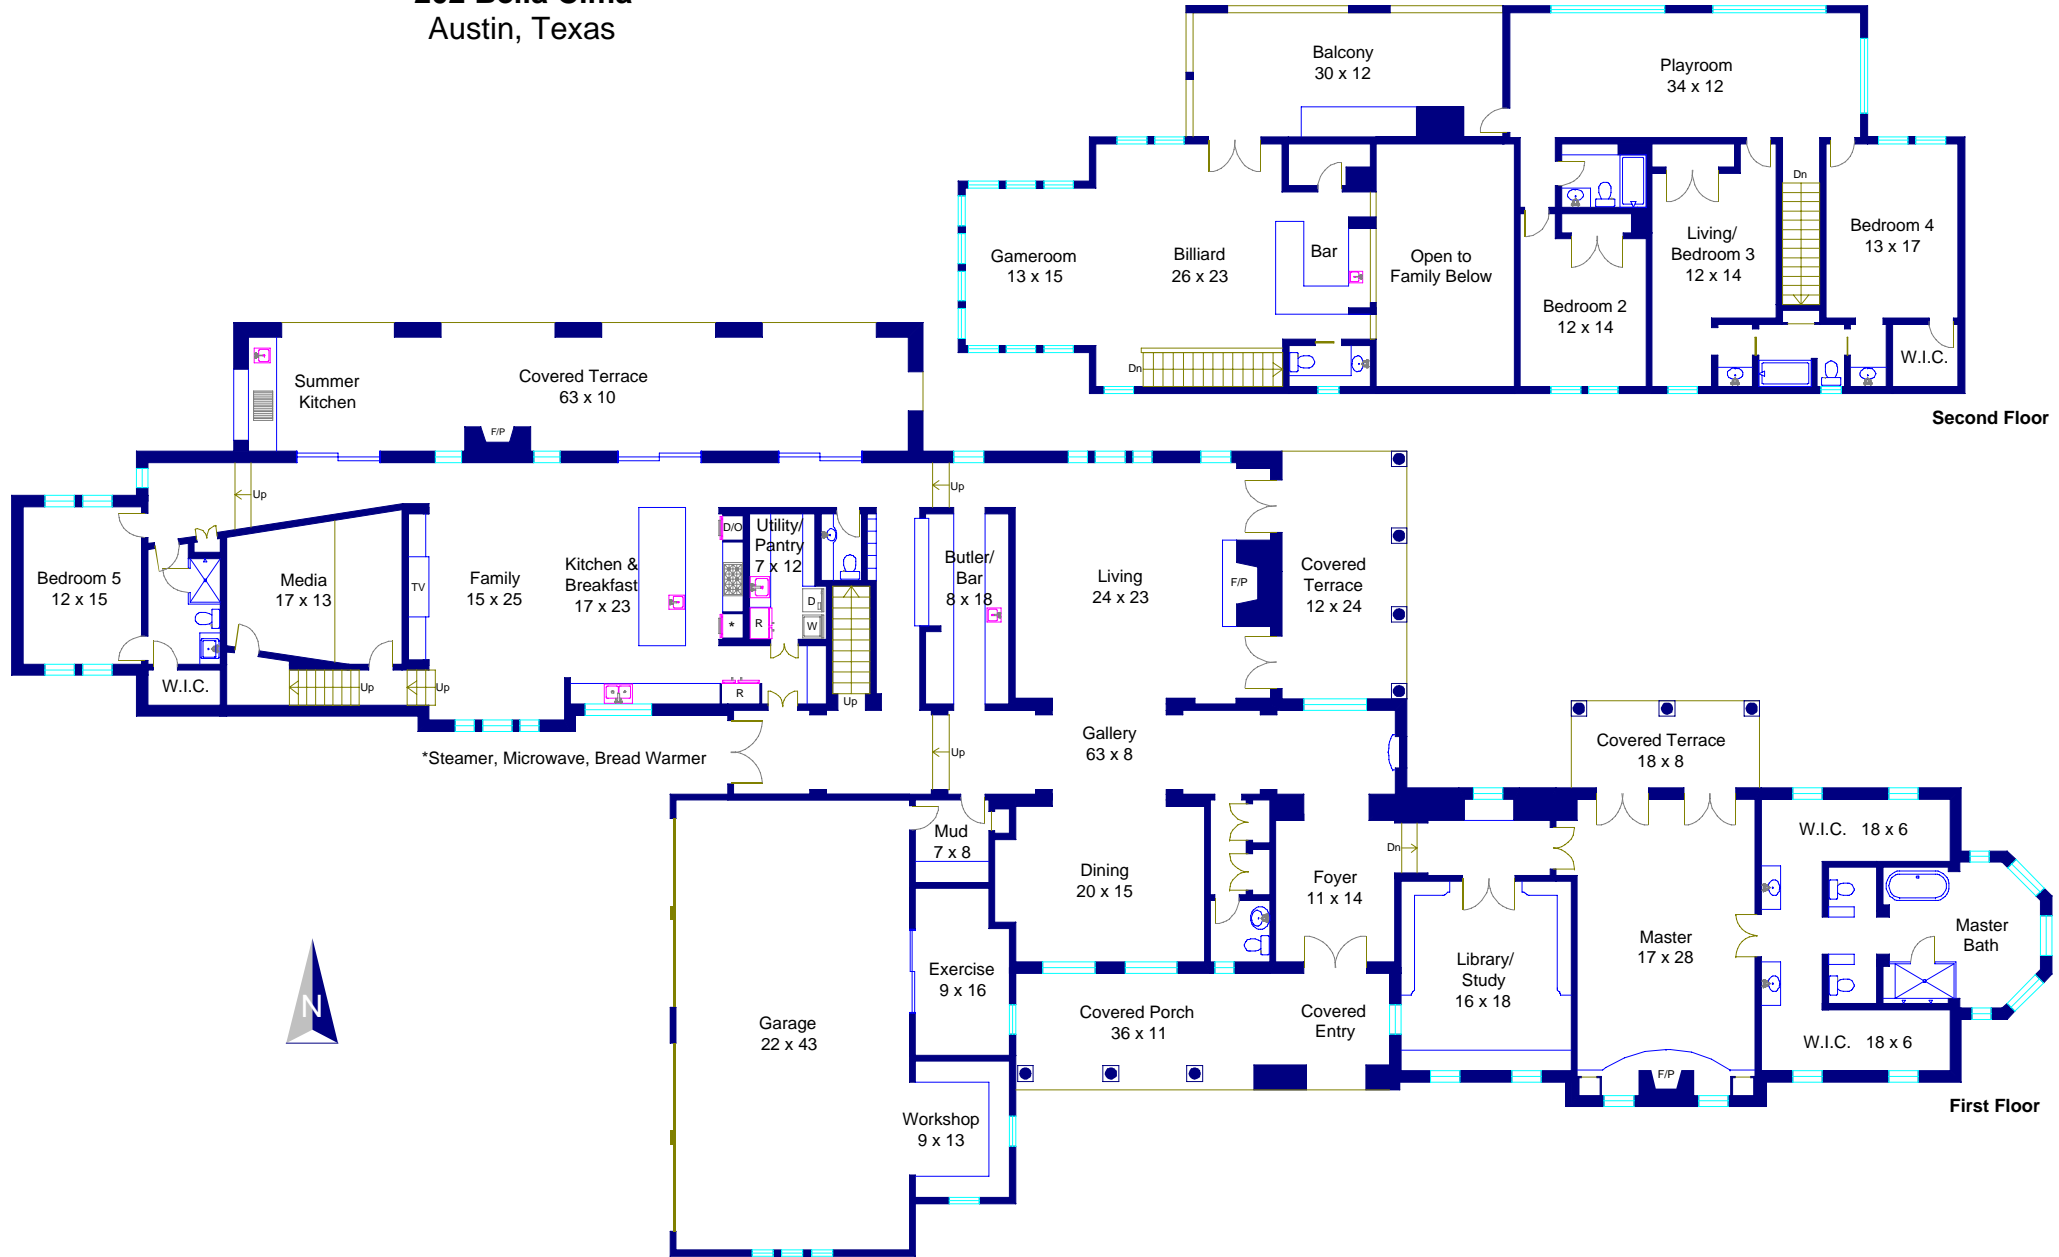

202 Bella Cima
Austin, Texas

Note: This floor plan is an artistic rendering only. All dimensions are approximate.
Floor Plan Graphics and Moreland Properties
 make no representation or warranty as to this rendering's accuracy
 and no measurements or dimensions should be relied upon without independent verification.

Marketed by Moreland Properties
 Floor plan created by Floor Plan Graphics, 512.454.0383, FloorPlanGraphics.com