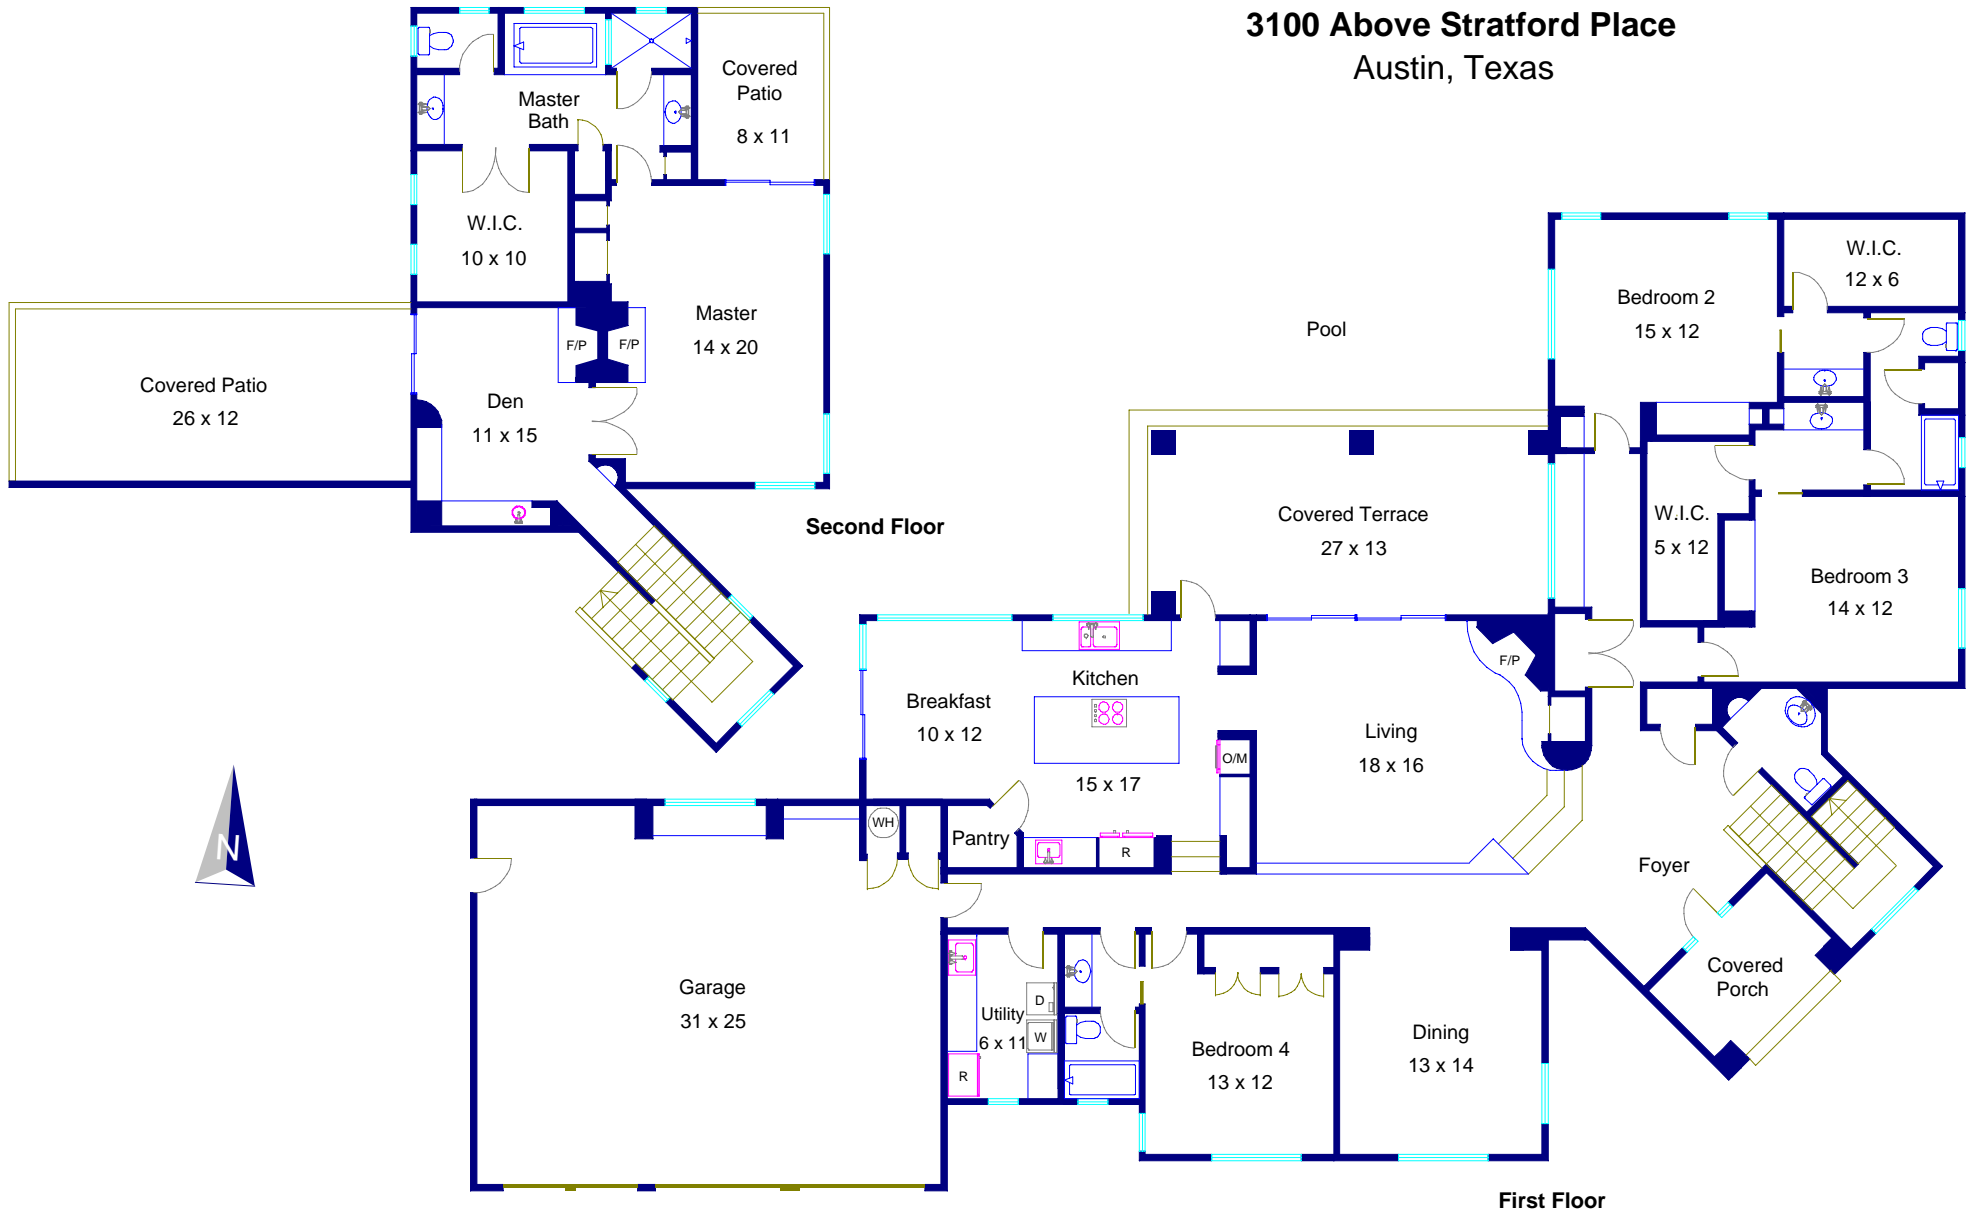

3100 Above Stratford Place
Austin, Texas

Note: This floor plan is an artistic rendering only. All dimensions are approximate.
Floor Plan Graphics and Moreland Properties
make no representation or warranty as to this rendering's accuracy
and no measurements or dimensions should be relied upon without independent verification.

Marketed by Moreland Properties
Floor plan created by Floor Plan Graphics, 512.454.0383, FloorPlanGraphics.com