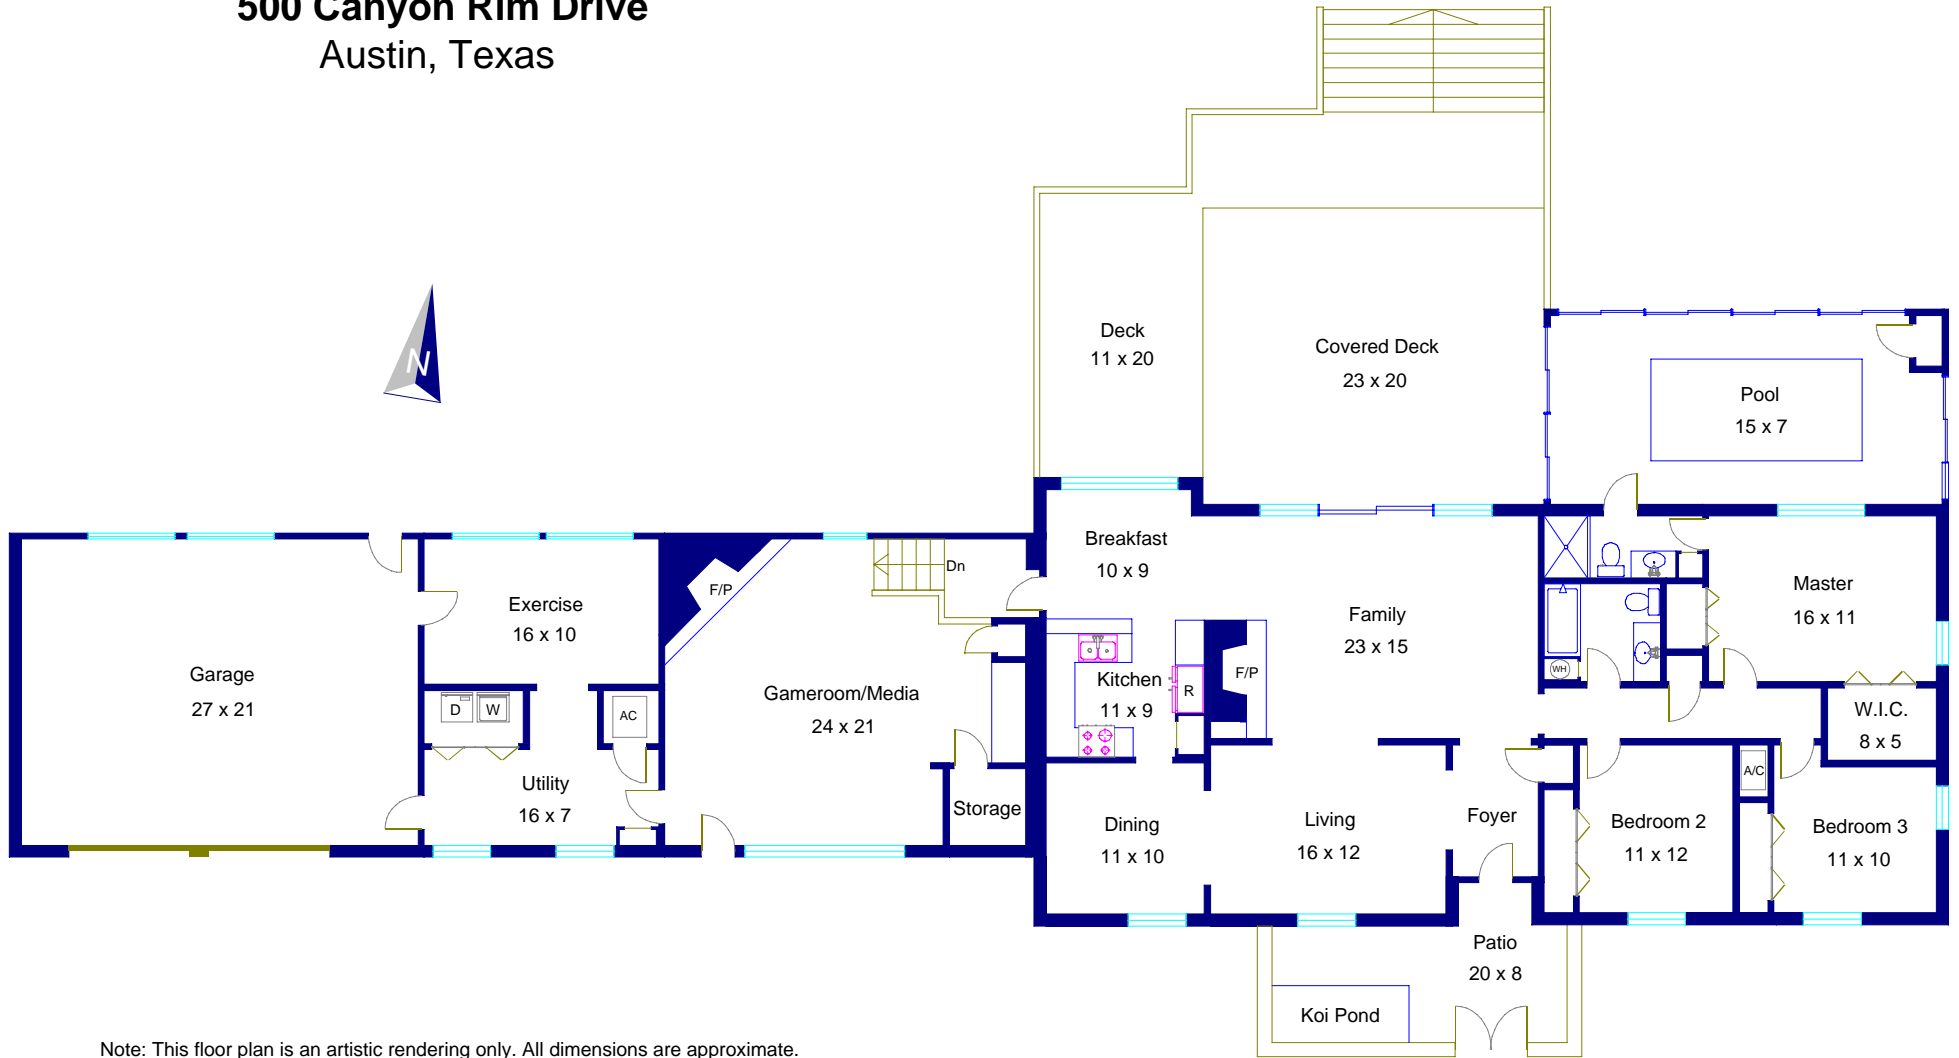

500 Canyon Rim Drive  
Austin, Texas

Note: This floor plan is an artistic rendering only. All dimensions are approximate.  
**Floor Plan Graphics and Moreland Properties**  
make no representation or warranty as to this rendering's accuracy  
and no measurements or dimensions should be relied upon without independent verification.

Marketed by Moreland Properties  
Floor plan created by Floor Plan Graphics, 512.454.0383, FloorPlanGraphics.com