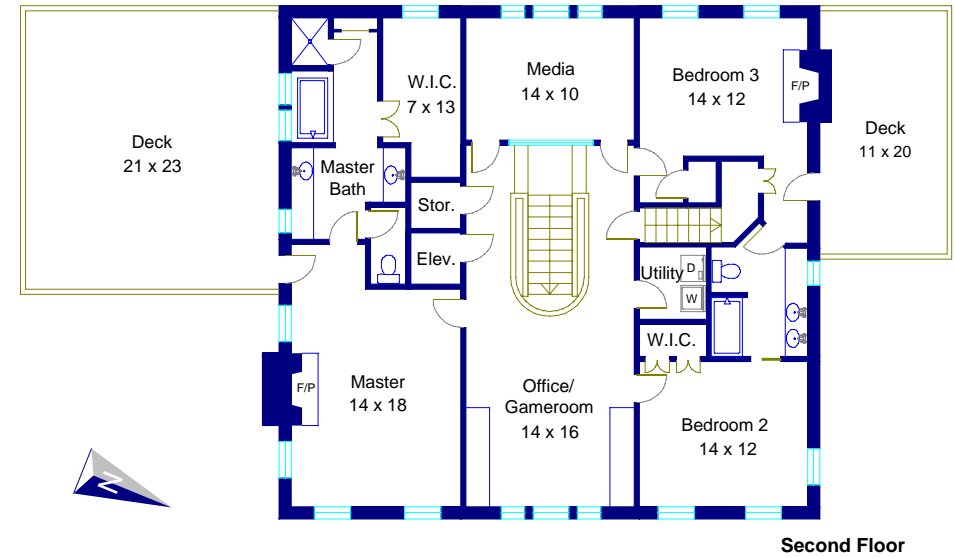

3900 Bonnell Drive Austin, Texas

Note: This floor plan is an artistic rendering only. All dimensions are approximate. Floor Plan Graphics and JKBR Realty make no representation or warranty as to this rendering's accuracy and no measurements or dimensions should be relied upon without independent verification.

Marketed by Jessica Bruehl, JKBR Realty, 512.532.5005, JBKRealty.com
Floor plan created by Floor Plan Graphics, 512.454.0383, FloorPlanGraphics.com