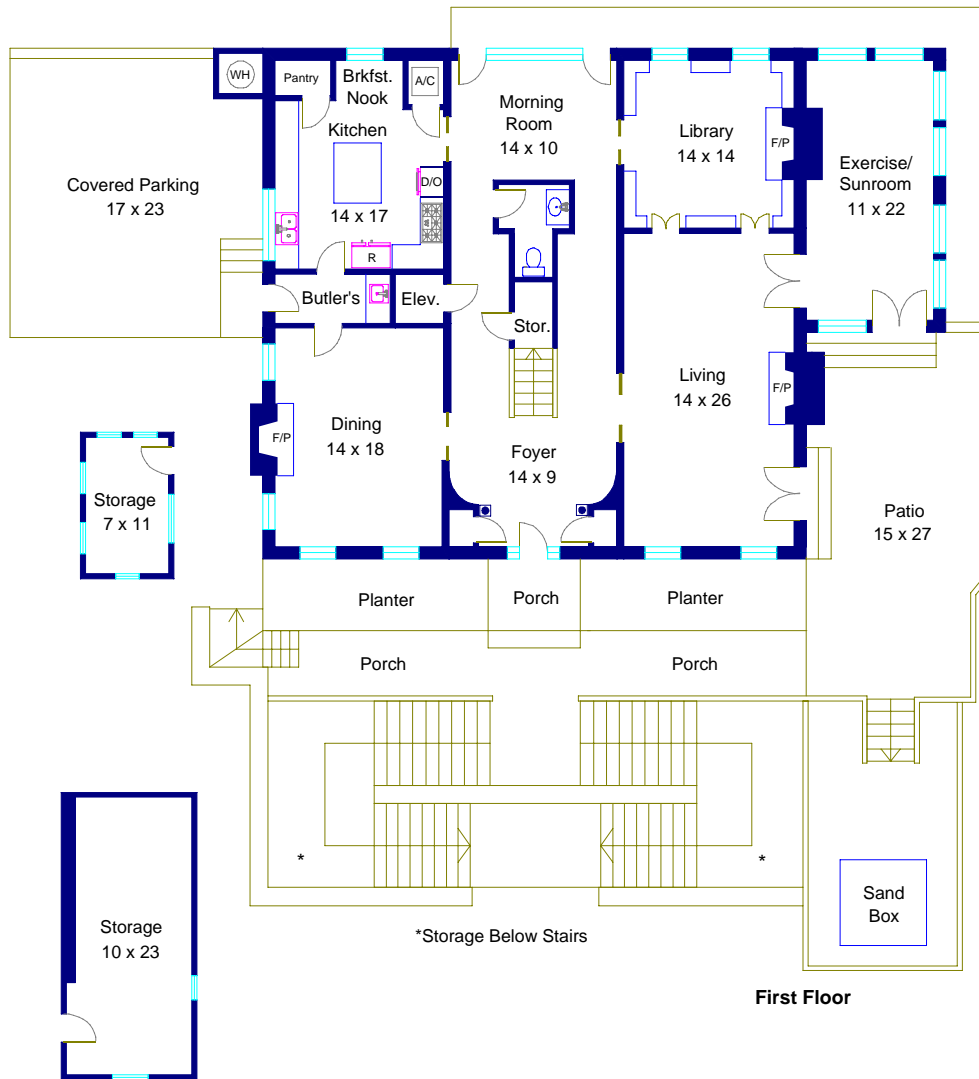

3900 Bonnell Drive Austin, Texas

Note: This floor plan is an artistic rendering only. All dimensions are approximate. Floor Plan Graphics and JKBR Realty make no representation or warranty as to this rendering's accuracy and no measurements or dimensions should be relied upon without independent verification.

Marketed by Jessica Bruehl, JKBR Realty, 512.532.5005, JBKRealty.com
Floor plan created by Floor Plan Graphics, 512.454.0383, FloorPlanGraphics.com