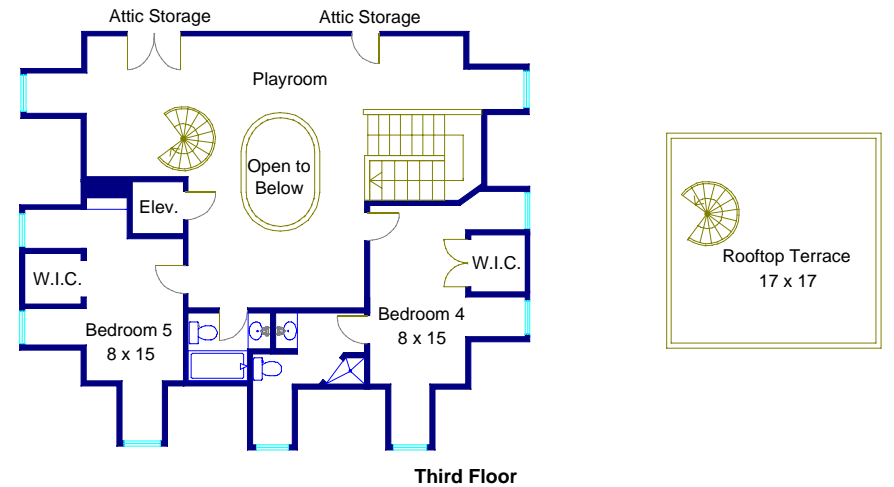

3900 Bonnell Drive Austin, Texas

Note: This floor plan is an artistic rendering only. All dimensions are approximate. Floor Plan Graphics and JKBR Realty make no representation or warranty as to this rendering's accuracy and no measurements or dimensions should be relied upon without independent verification.

Marketed by Jessica Bruehl, JKBR Realty, 512.532.5005, JBKRealty.com
Floor plan created by Floor Plan Graphics, 512.454.0383, FloorPlanGraphics.com