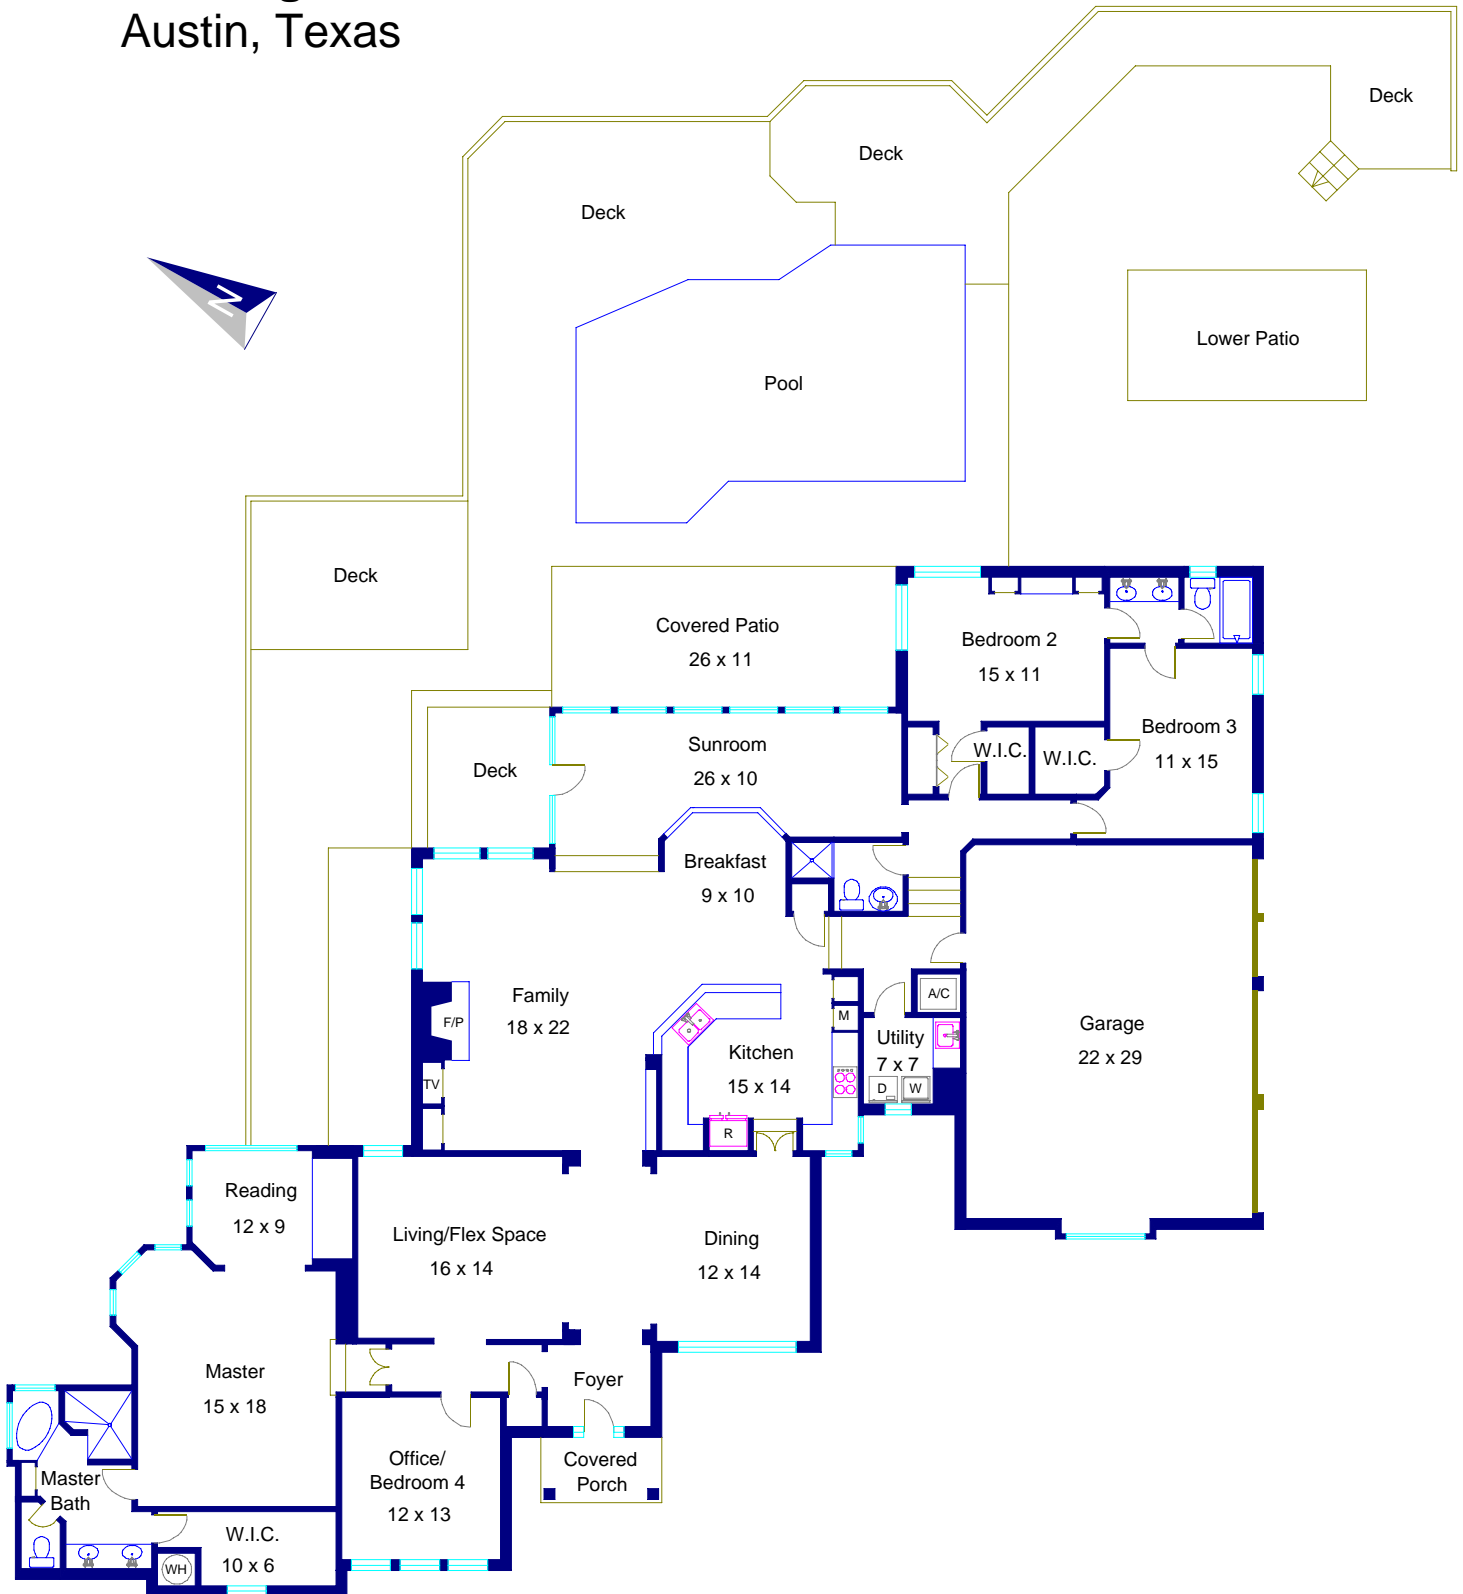

7912 Brightman Austin, Texas

Note: This floor plan is an artistic rendering only. All dimensions are approximate.
Floor Plan Graphics and Keller Williams Realty
 make no representation or warranty as to this rendering's accuracy
 and no measurements or dimensions should be relied upon without independent verification.

Marketed by Jill Bretcher, Keller Williams Realty, 512.656.7360, www.bretcher.com
 & Laura Gunia, Keller Williams Realty, 512.497.5336, www.lauragunia.com
 Floor plan created by Floor Plan Graphics, 512.454.0383, FloorPlanGraphics.com