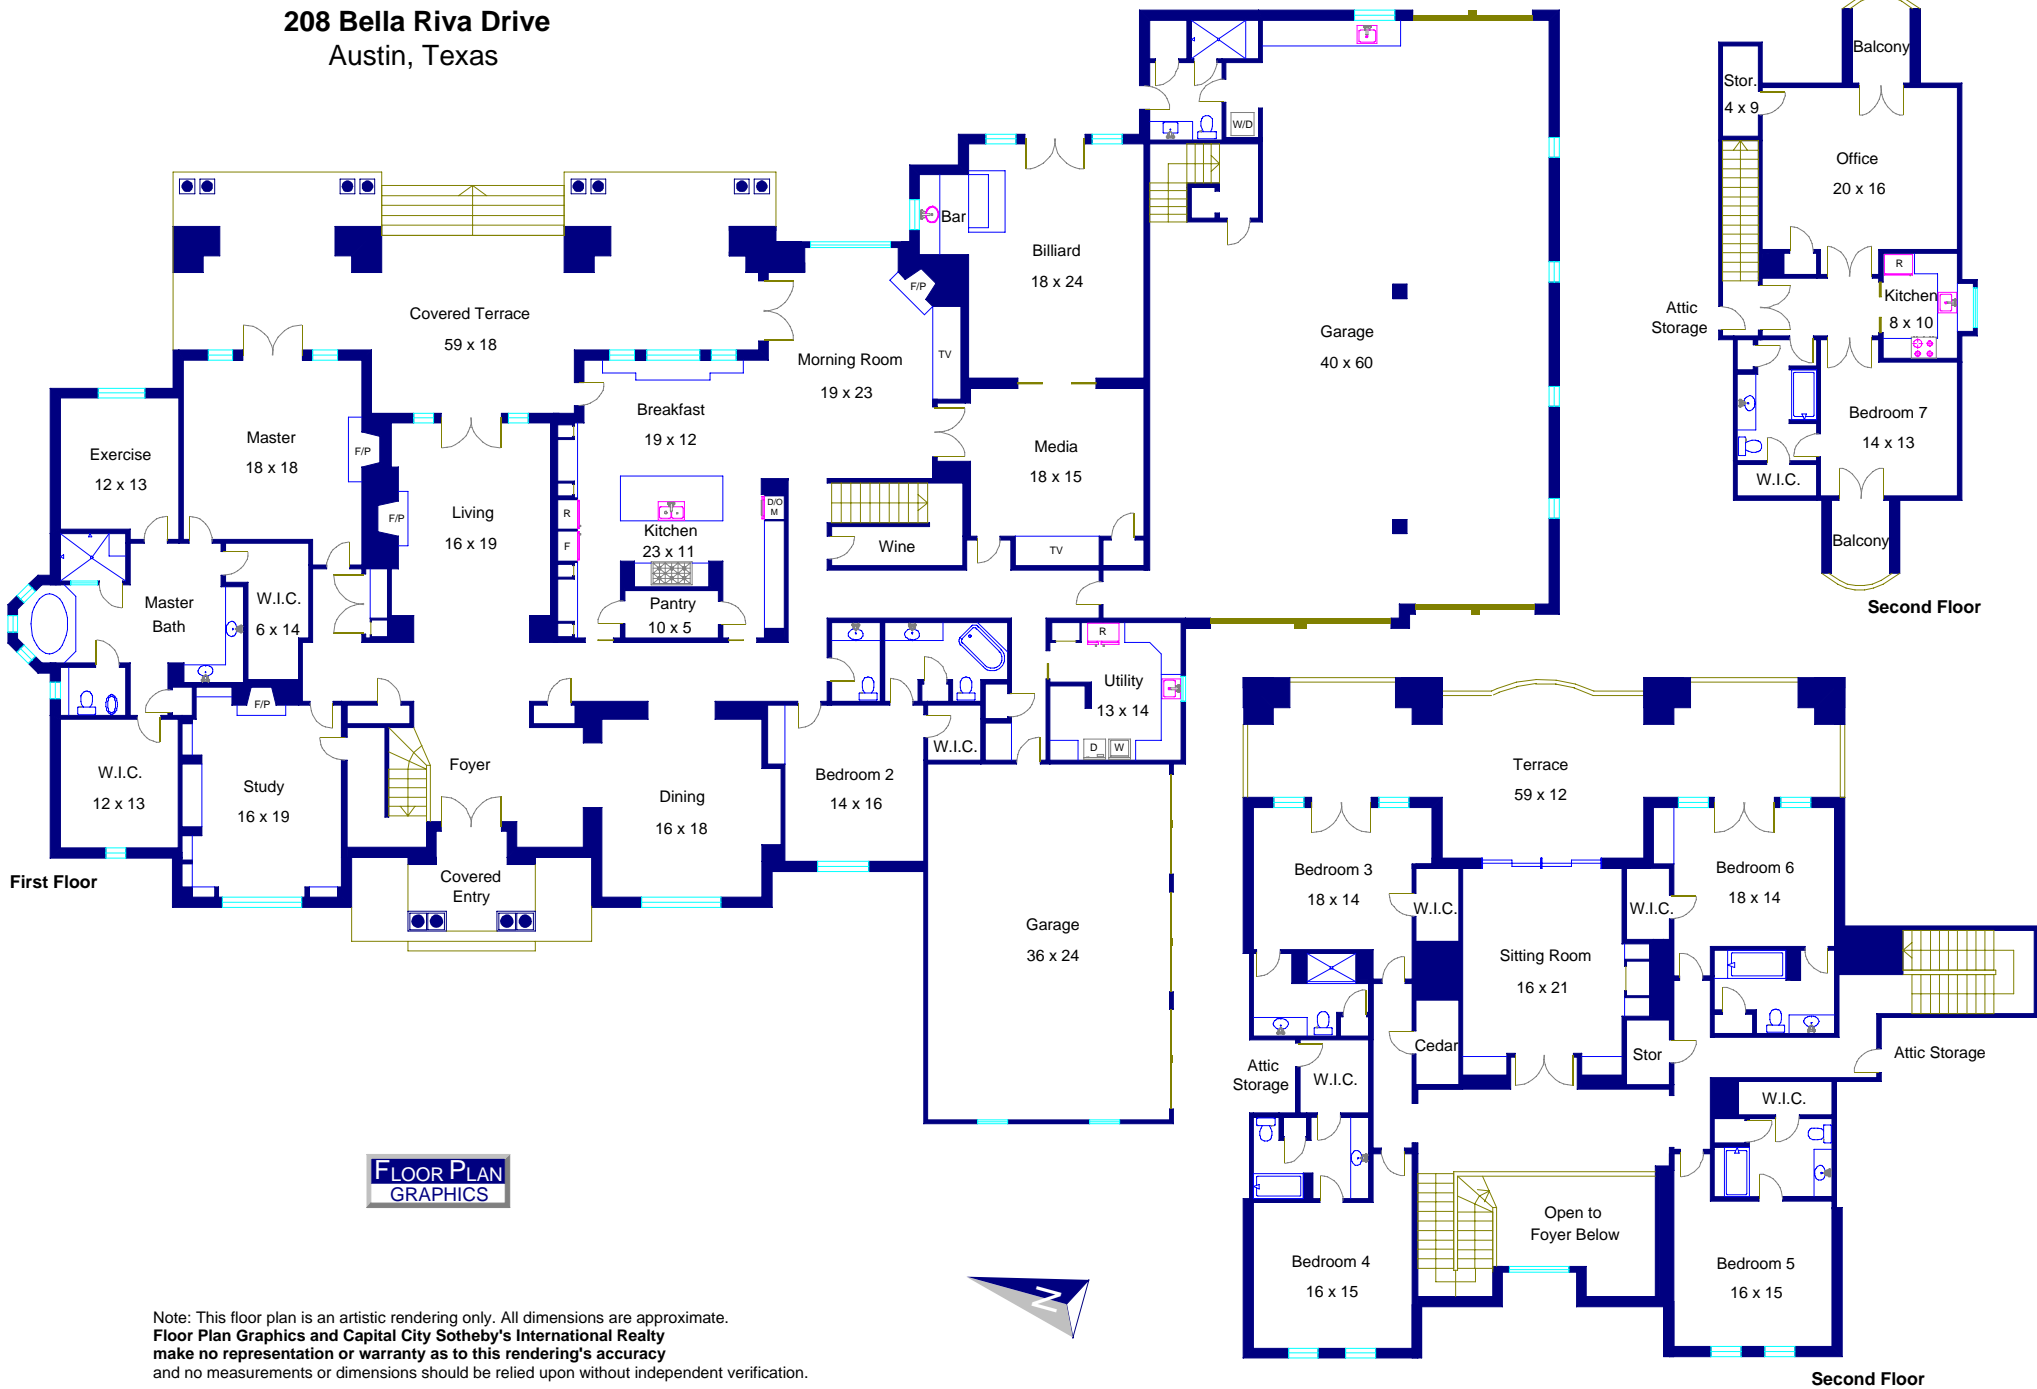

208 Bella Riva Drive
Austin, Texas

FLOOR PLAN
GRAPHICS

Note: This floor plan is an artistic rendering only. All dimensions are approximate. Floor Plan Graphics and Capital City Sotheby's International Realty make no representation or warranty as to this rendering's accuracy and no measurements or dimensions should be relied upon without independent verification.