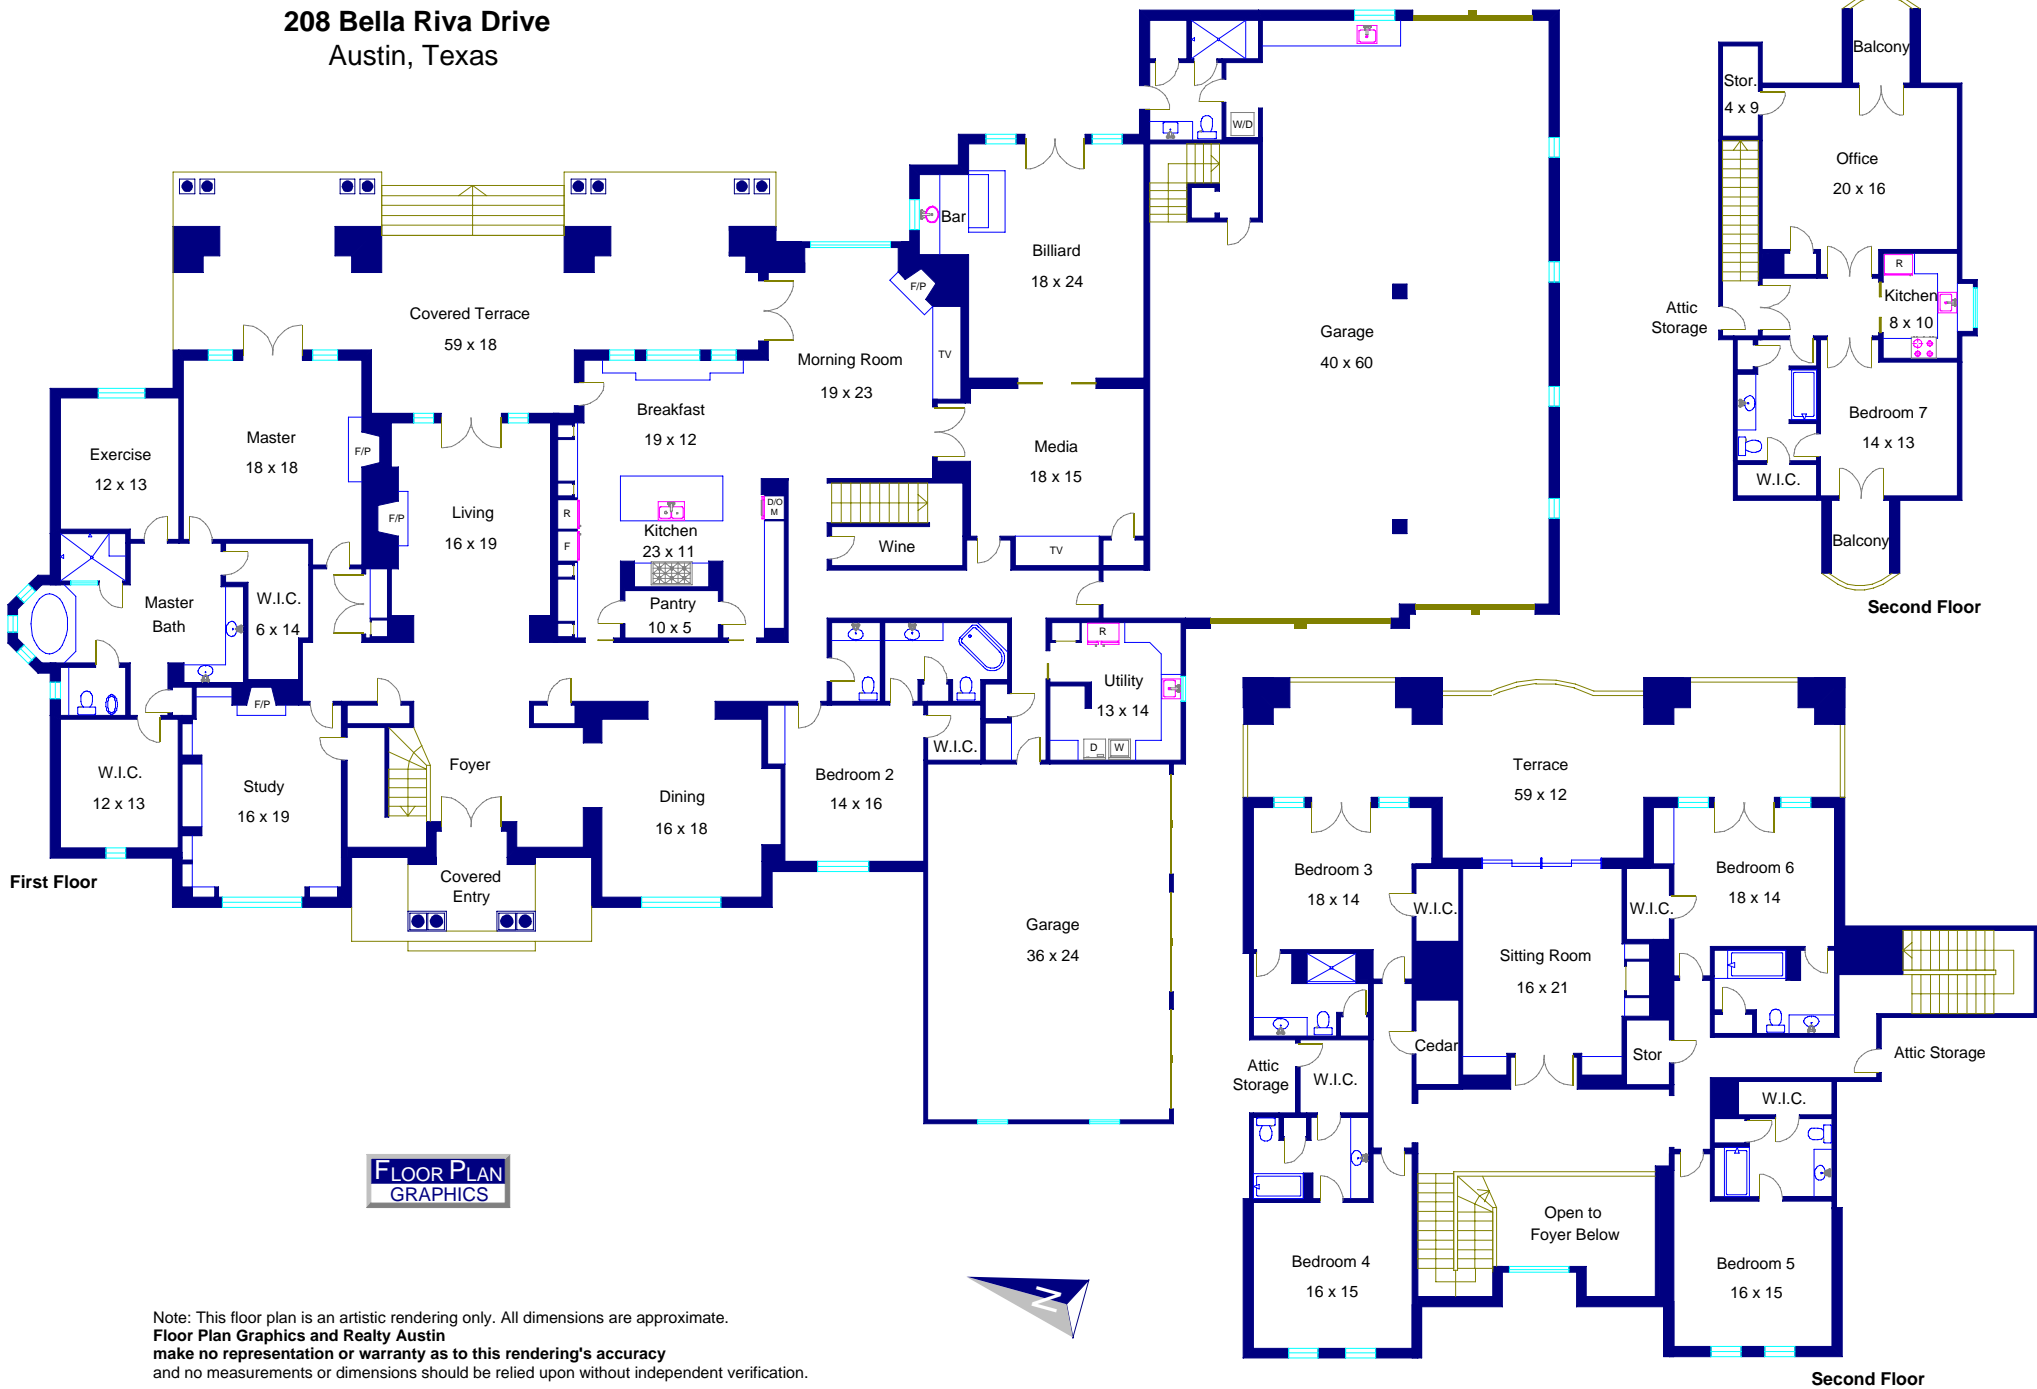

208 Bella Riva Drive
Austin, Texas

FLOOR PLAN
GRAPHICS

Note: This floor plan is an artistic rendering only. All dimensions are approximate. Floor Plan Graphics and Realty Austin make no representation or warranty as to this rendering's accuracy and no measurements or dimensions should be relied upon without independent verification.