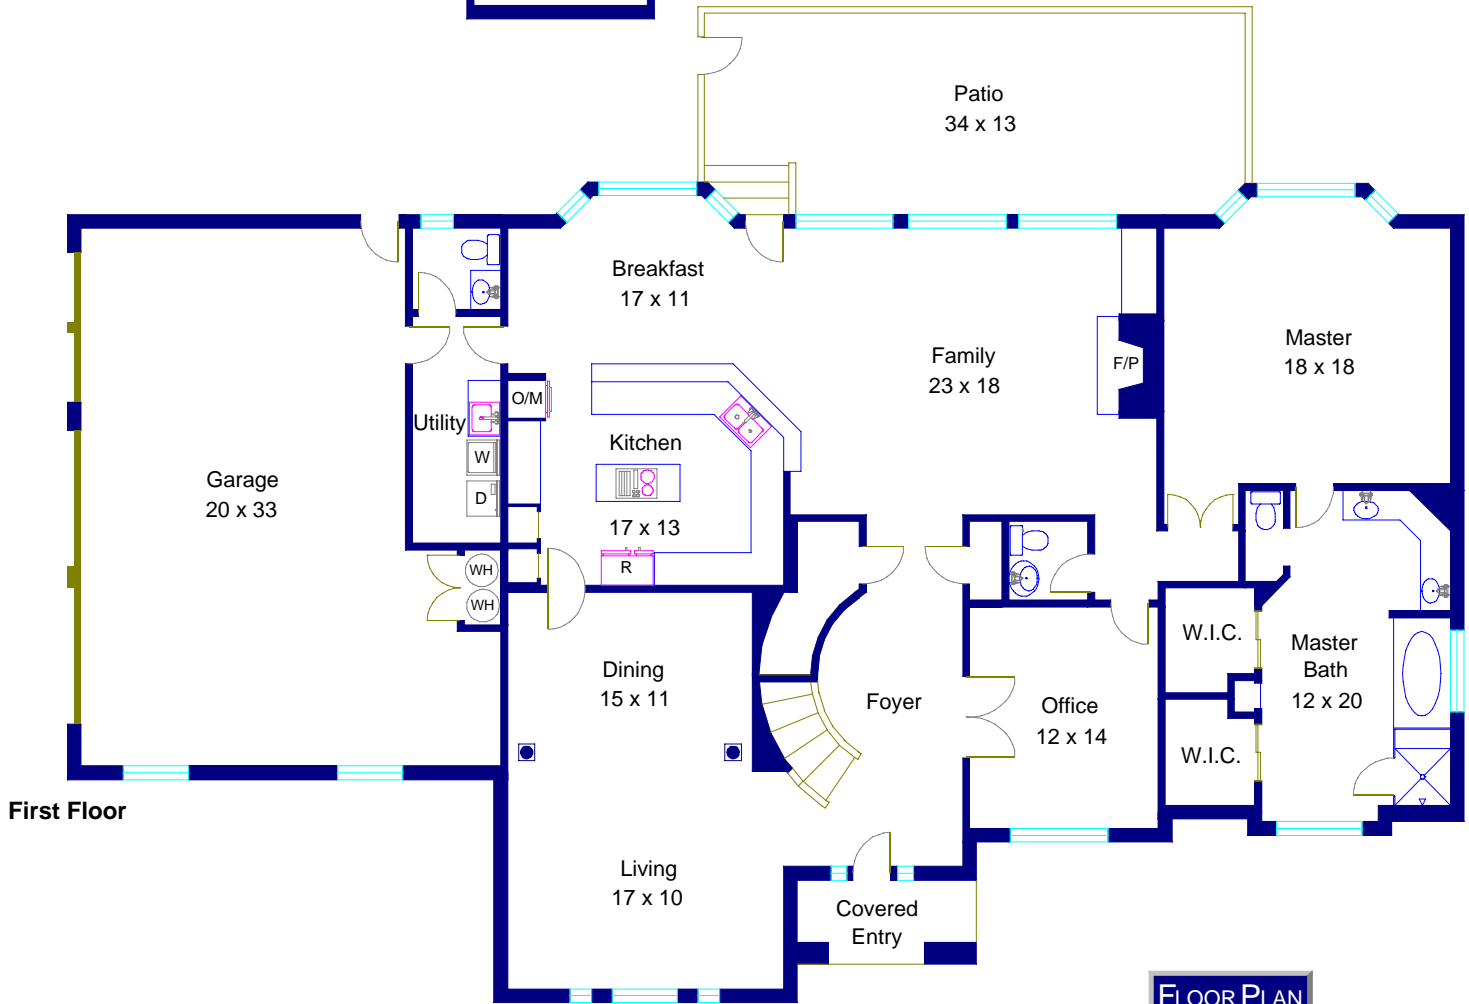

3509 Barton Creek  
Austin, Texas

Note: This floor plan is an artistic rendering only. All dimensions are approximate.

**Floor Plan Graphics and Realty Austin**

**make no representation or warranty as to this rendering's accuracy**

and no measurements or dimensions should be relied upon without independent verification.

Marketed by Michelle Kopp, Realty Austin, 512.657.3305, Realtyaustin.com  
Floor plan created by Floor Plan Graphics, 512.454.0383, FloorPlanGraphics.com