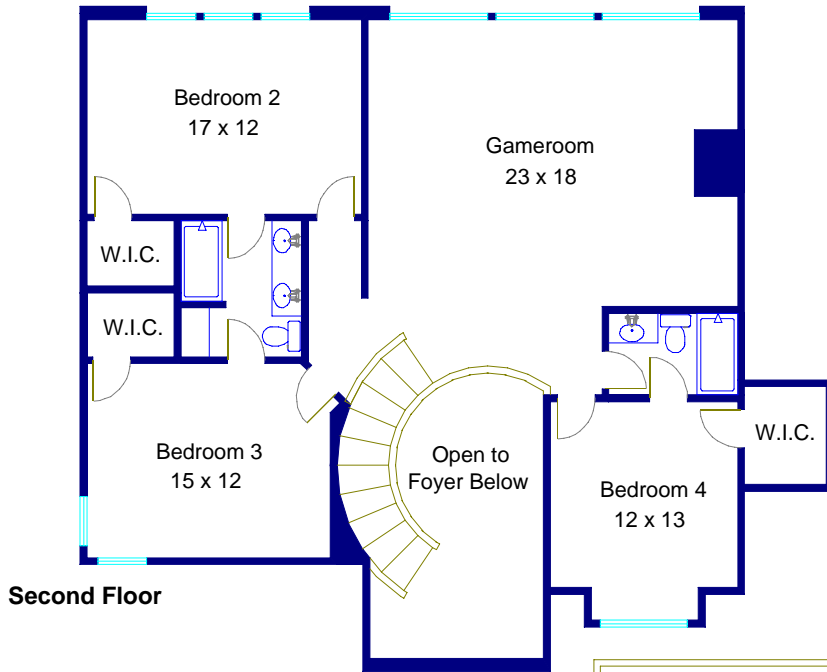

3509 Barton Creek  
Austin, Texas

Note: This floor plan is an artistic rendering only. All dimensions are approximate.

**Floor Plan Graphics and Realty Austin**

**make no representation or warranty as to this rendering's accuracy**

and no measurements or dimensions should be relied upon without independent verification.

Marketed by Michelle Kopp, Realty Austin, 512.657.3305, Realtyaustin.com  
Floor plan created by Floor Plan Graphics, 512.454.0383, FloorPlanGraphics.com