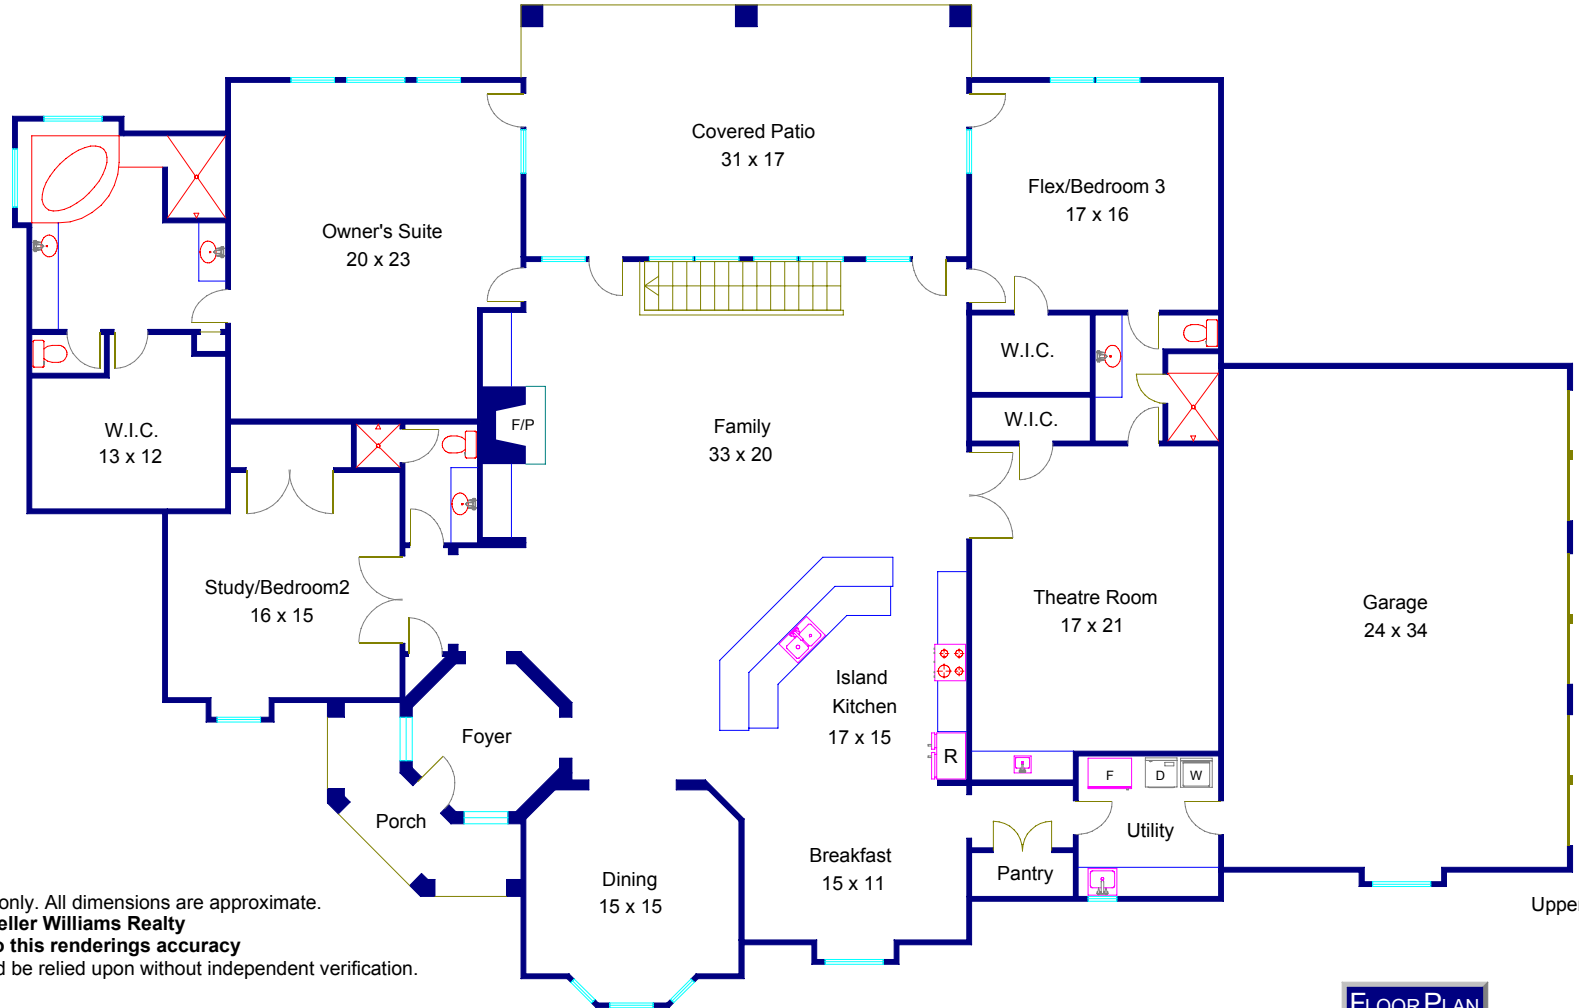

1827 Logans Hollow

Pool/Hot Tub Area

Lower Level

Upper Level

Note: This floor plan is an artistic rendering only. All dimensions are approximate. Floor Plan Graphics, Realty World and Keller Williams Realty make no representation or warranty as to this renderings accuracy and no measurements or dimensions should be relied upon without independent verification.

Marketed by Eileen Falvey-Craig, Realty World, 512.289.1985, EileenCraig.com & Berry Cox, Keller Williams Realty, 512.448.4111, BerryCox.com
Floor plan created by Floor Plan Graphics, 512.454.0383, FloorPlanGraphics.com