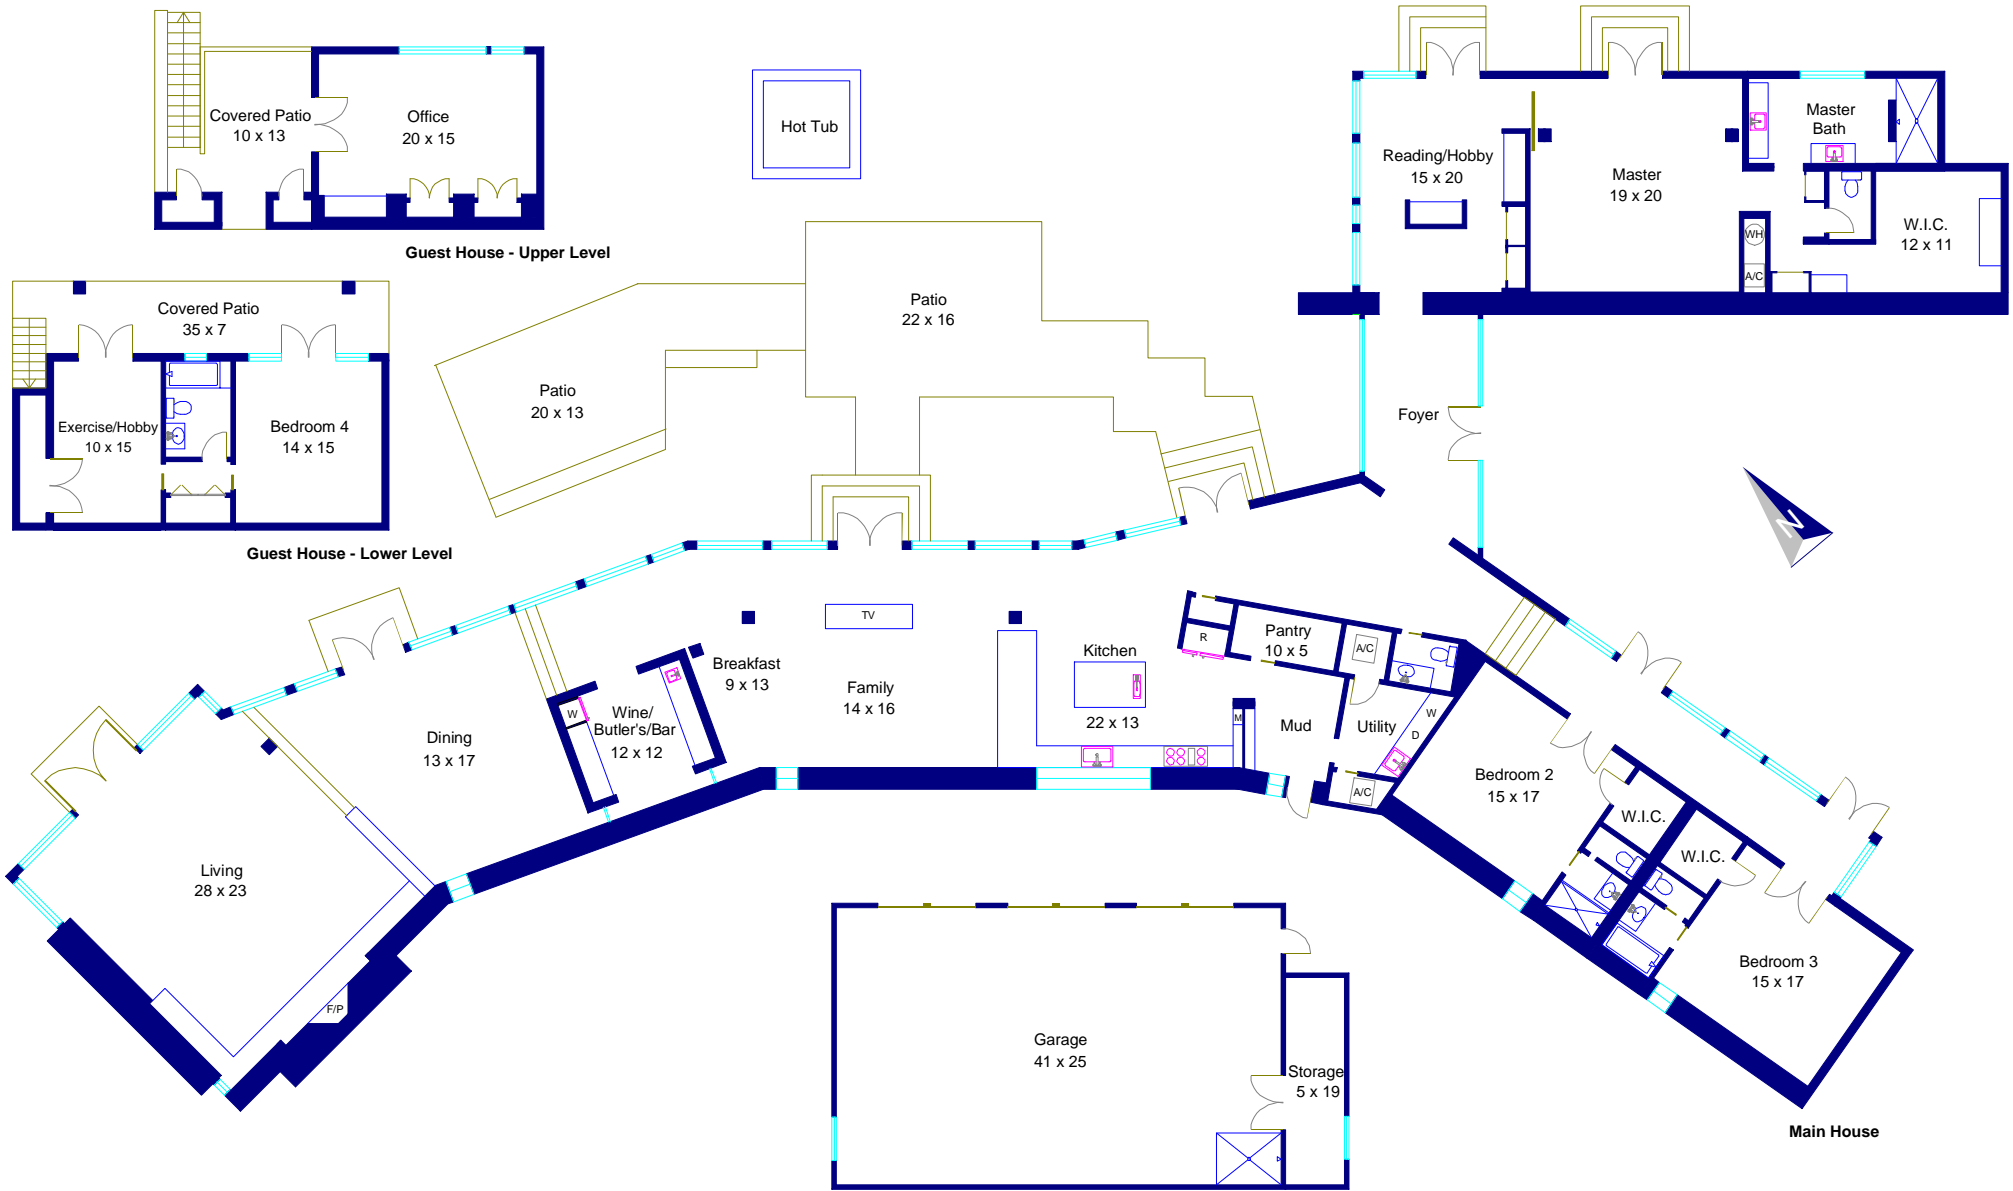

17705 Breakwater Drive

Note: This floor plan is an artistic rendering only. All dimensions are approximate. Floor Plan Graphics and Keller Williams Realty make no representation or warranty as to this rendering's accuracy and no measurements or dimensions should be relied upon without independent verification.

Marketed by Keller Williams Realty
Floor plan created by Floor Plan Graphics, 512.454.0383, FloorPlanGraphics.com