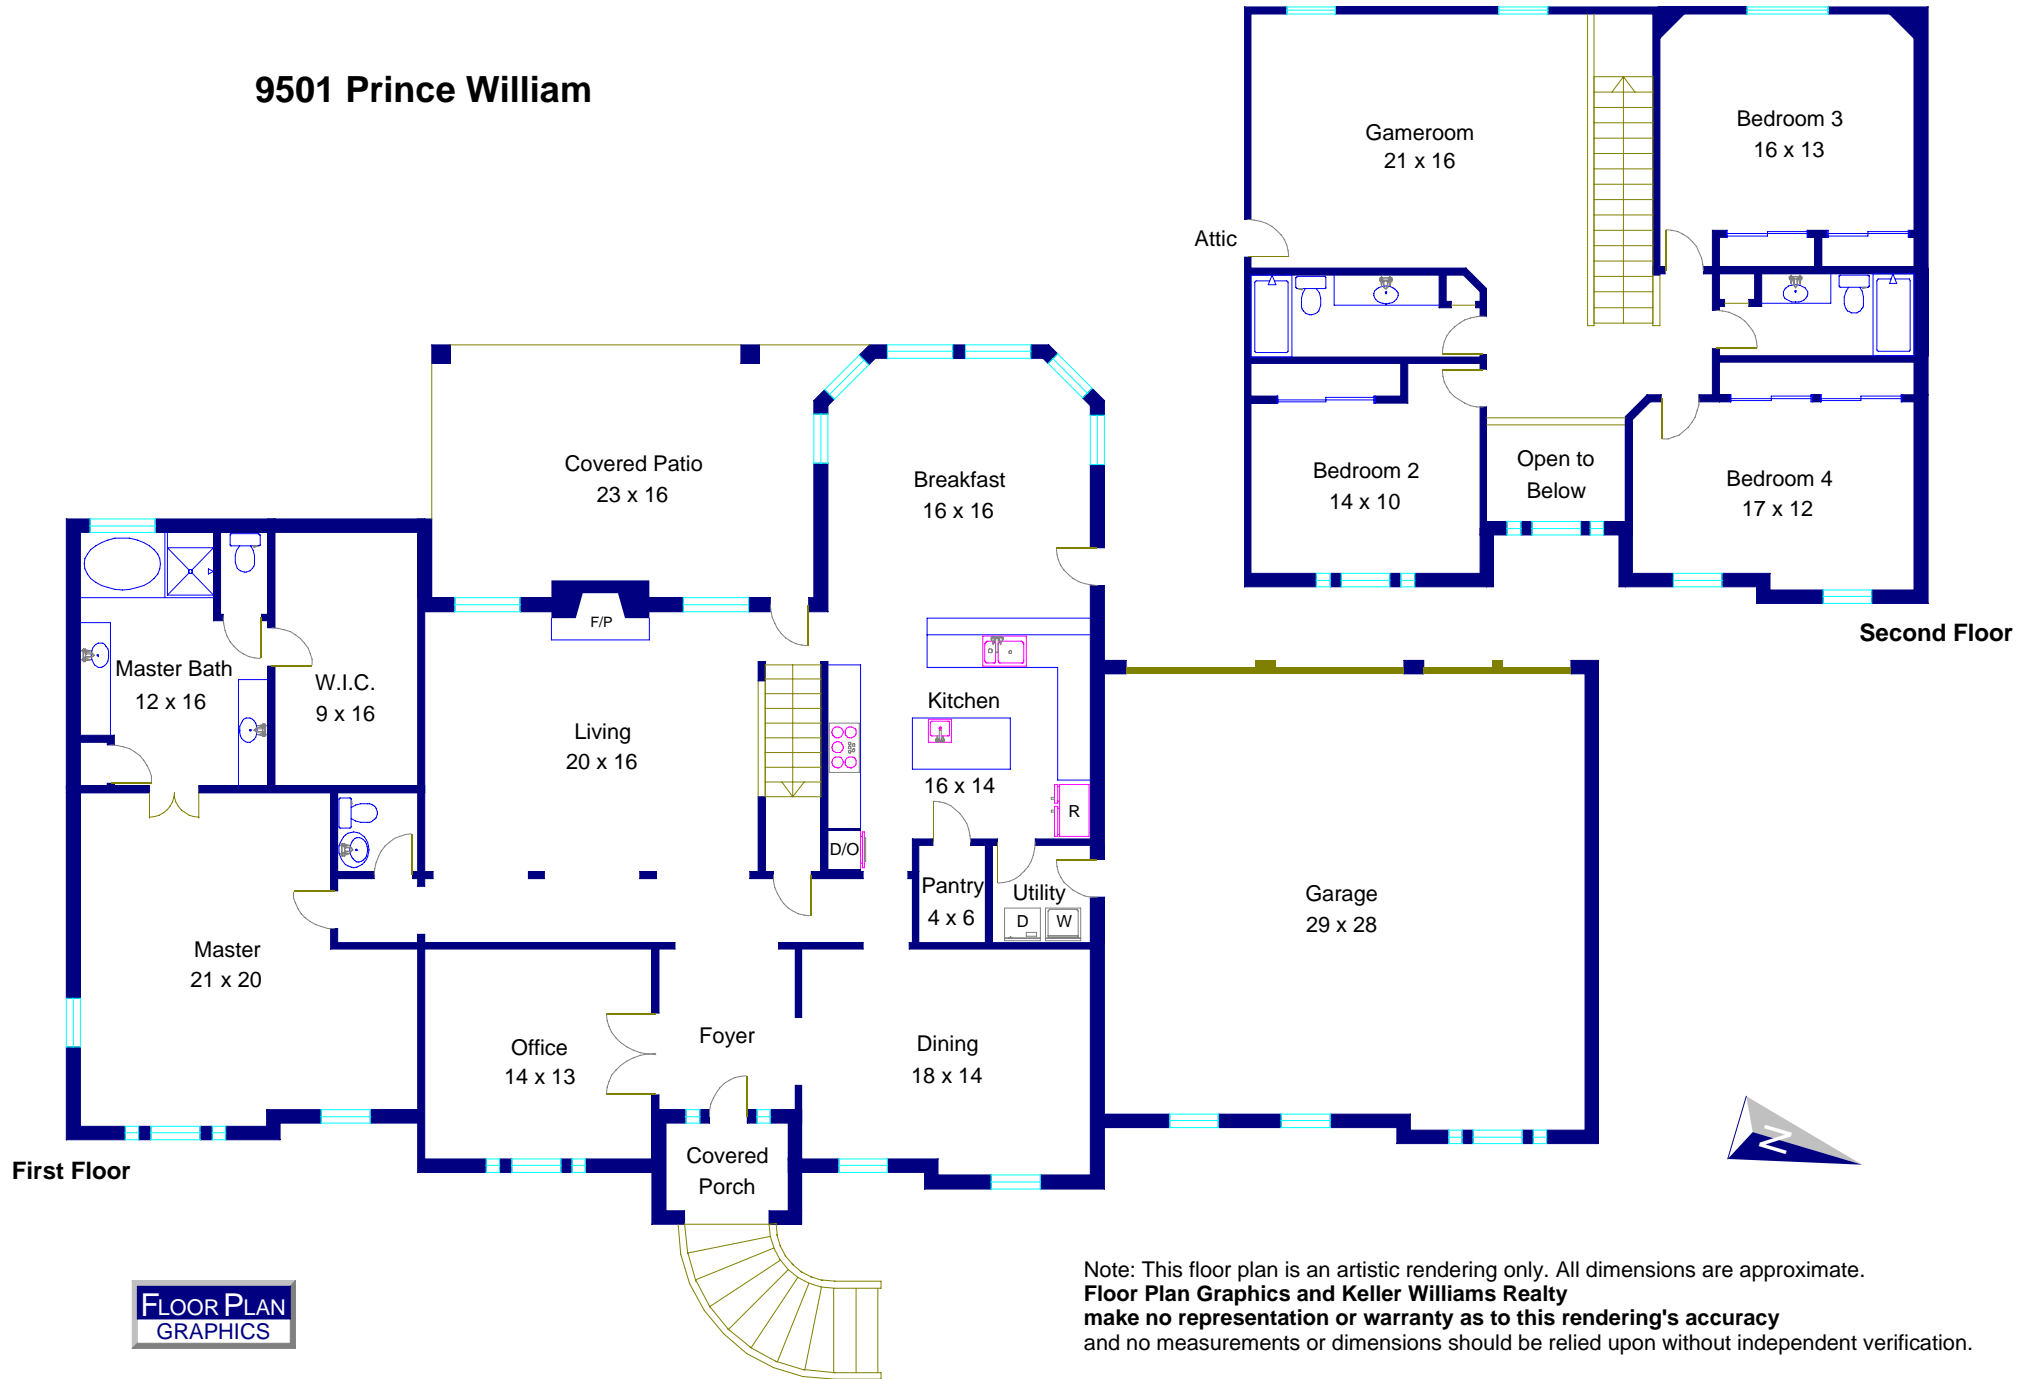

9501 Prince William

Marketed by Dee Shultz, Keller Williams Realty, 512.330.1031, DeeShultz.com
Floor plan created by Floor Plan Graphics, 512.454.0383, FloorPlanGraphics.com