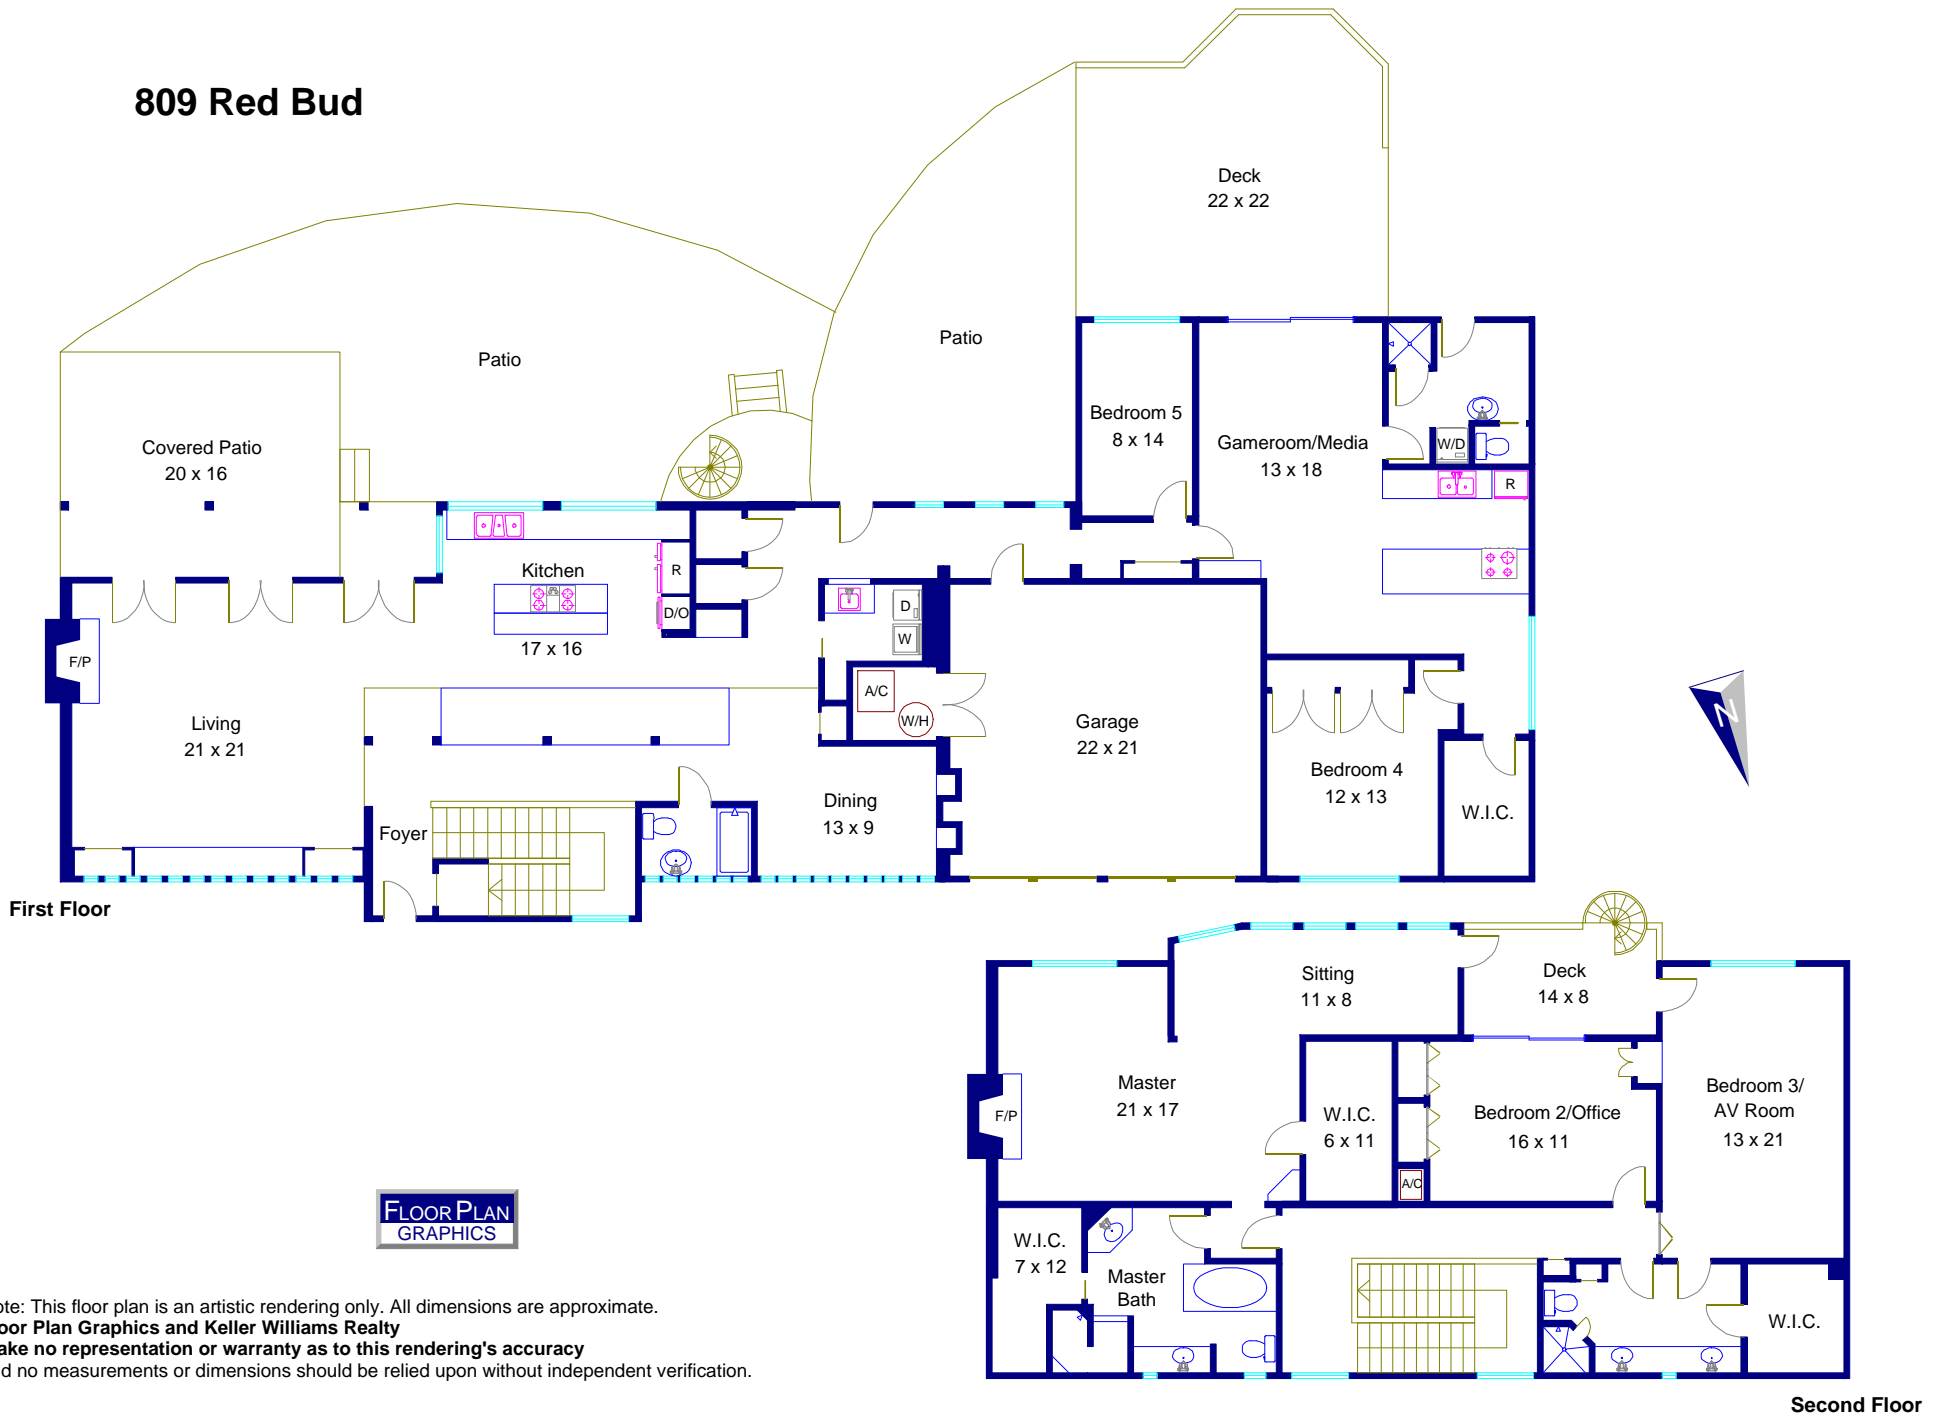

809 Red Bud

Note: This floor plan is an artistic rendering only. All dimensions are approximate. Floor Plan Graphics and Keller Williams Realty make no representation or warranty as to this rendering's accuracy and no measurements or dimensions should be relied upon without independent verification.

Marketed By Dee Shultz, Keller Williams Realty, 512.330.1031, DeeShultz.com
 Floor plan created by Floor Plan Graphics, 512.454.0383, FloorPlanGraphics.com