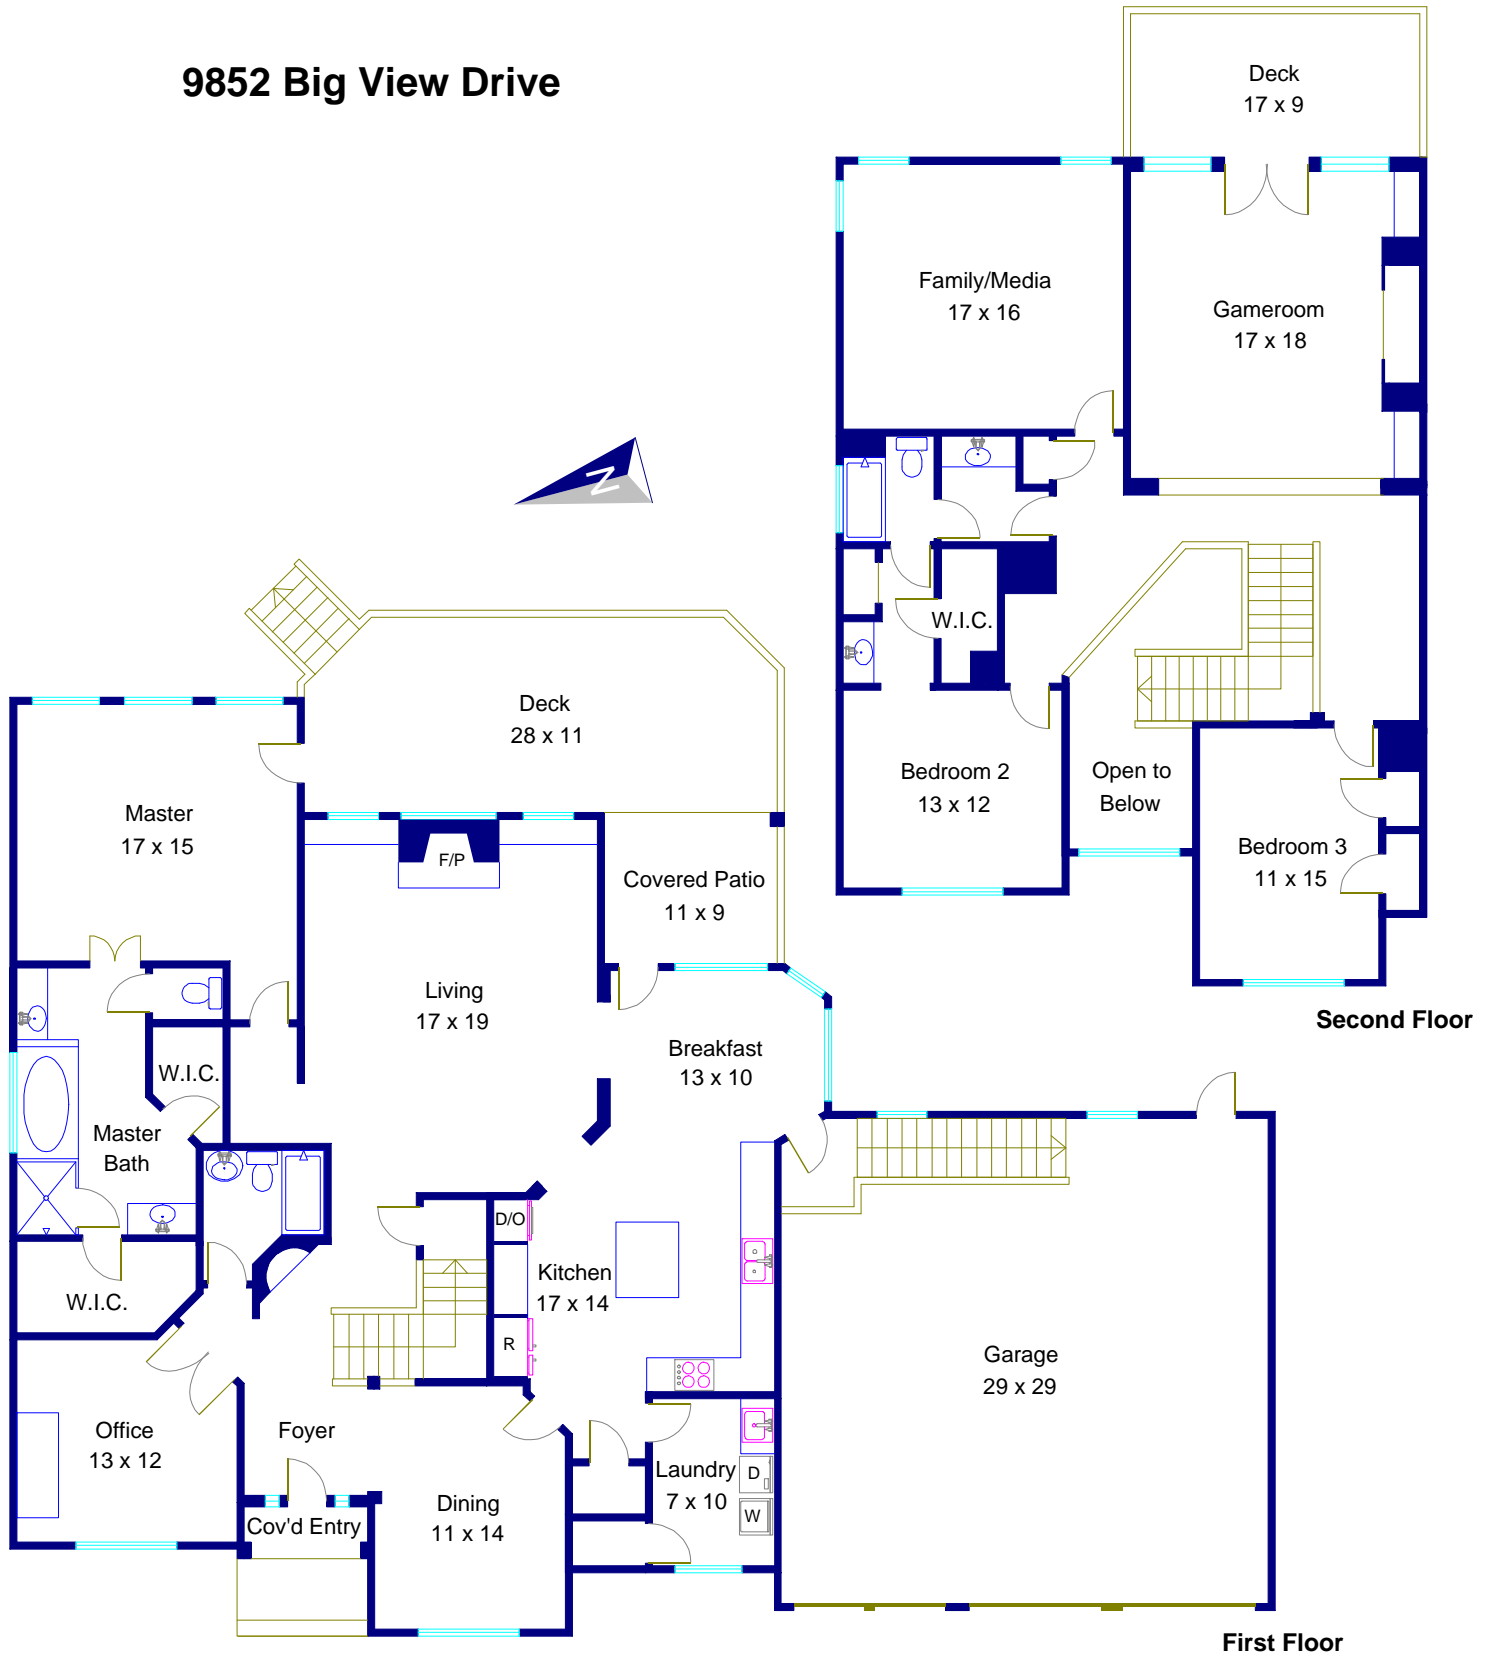

# 9852 Big View Drive

Note: This floor plan is an artistic rendering only. All dimensions are approximate.  
**Floor Plan Graphics and Bartlett Real Estate Group**  
**make no representation or warranty as to this rendering's accuracy**  
 and no measurements or dimensions should be relied upon without independent verification.

Marketed by Marissa & Tom Radack, 512.913.4759, Bartlett Real Estate Group, BartlettRealEstateGroup.com  
 Floor plan created by Floor Plan Graphics, 512.454.0383, FloorPlanGraphics.com