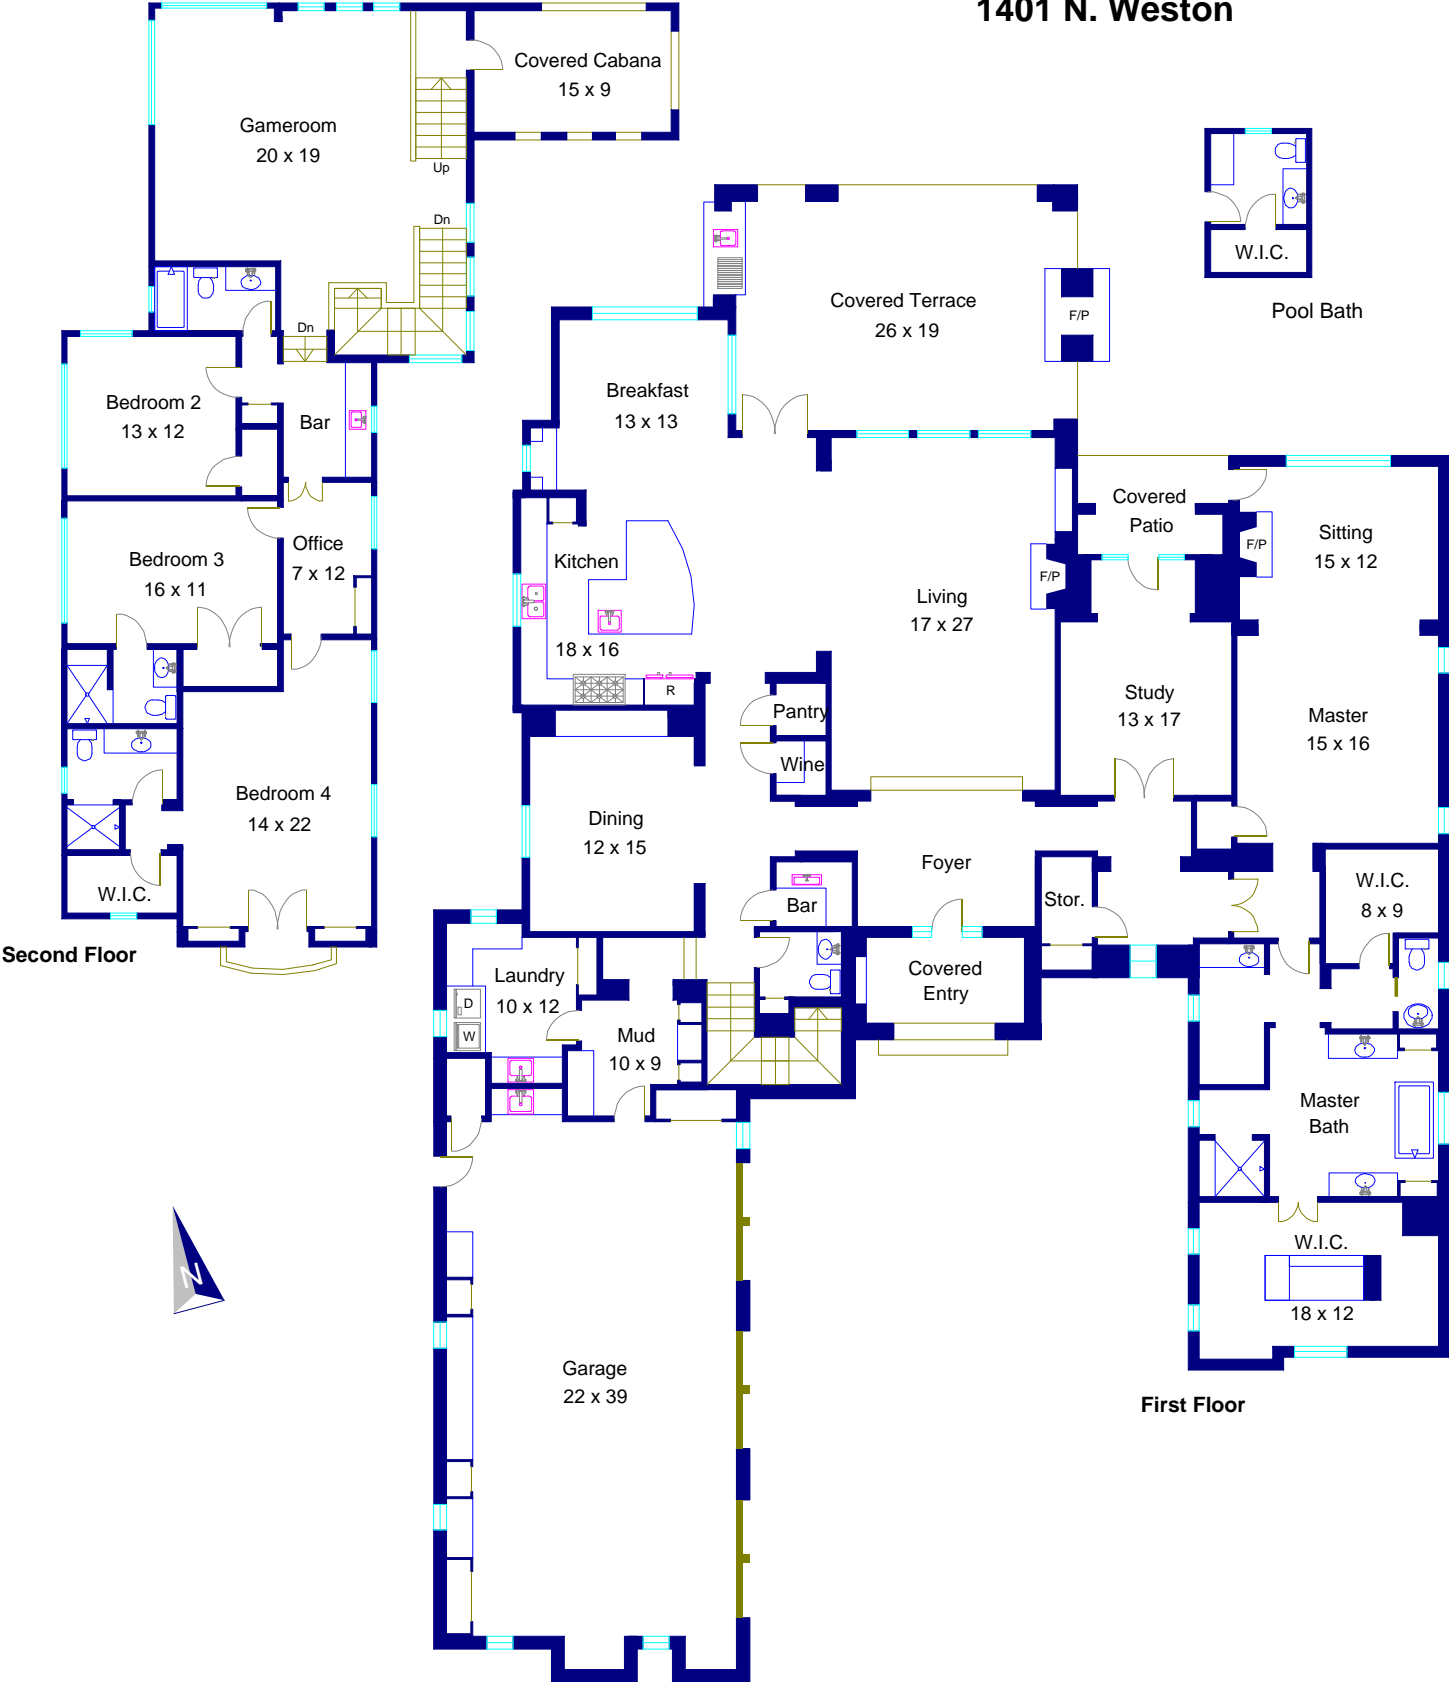

1401 N. Weston

Second Floor

First Floor

Note: This floor plan is an artistic rendering only. All dimensions are approximate.
Floor Plan Graphics and Amelia Bullock Realtors
 make no representation or warranty as to this rendering's accuracy
 and no measurements or dimensions should be relied upon without independent verification.

Marketed by Kay Andrews, Amelia Bullock Realtors, 512.750.0183, AmeliaBullock.com
 Floor plan created by Floor Plan Graphics, 512.454.0383, FloorPlanGraphics.com