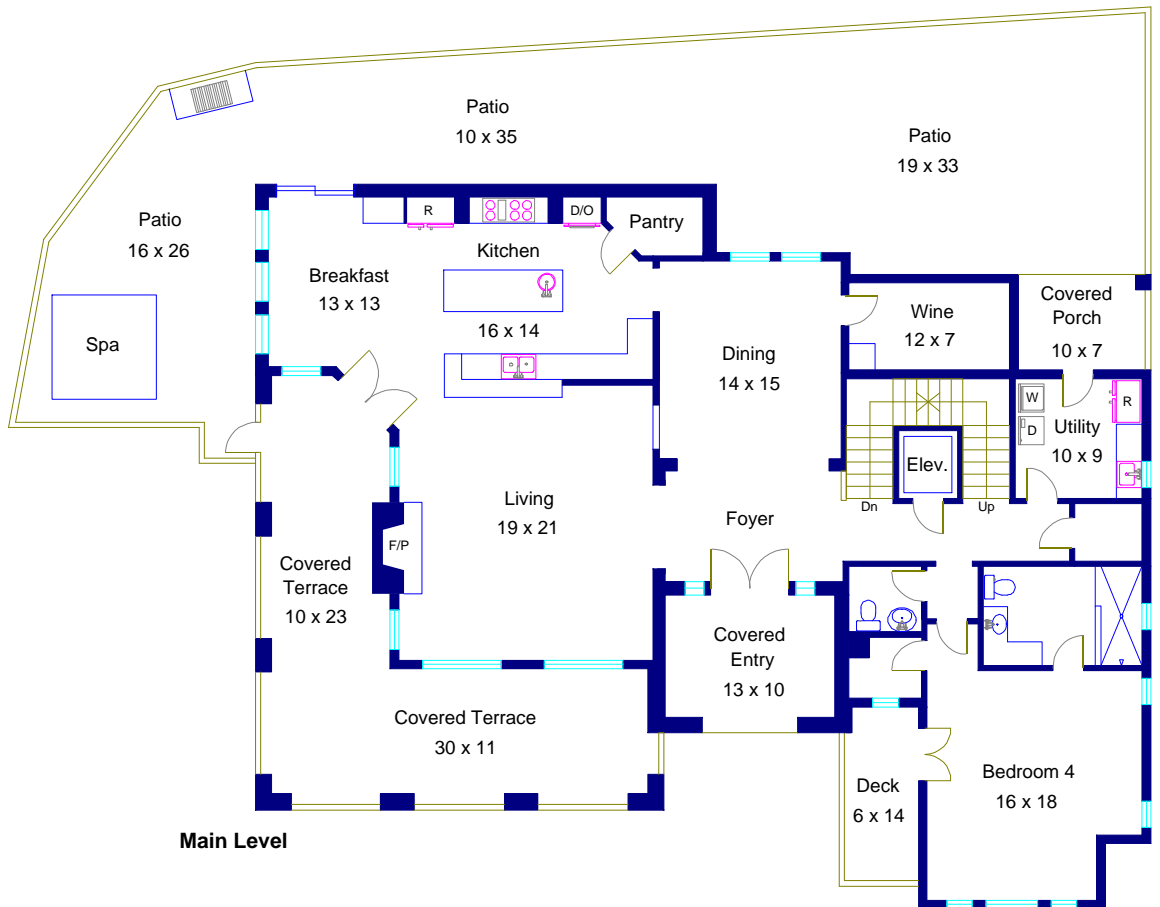

6115 Mountain Villa Circle

Note: This floor plan is an artistic rendering only. All dimensions are approximate. Floor Plan Graphics and Keller Williams Realty make no representation or warranty as to this rendering's accuracy and no measurements or dimensions should be relied upon without independent verification.