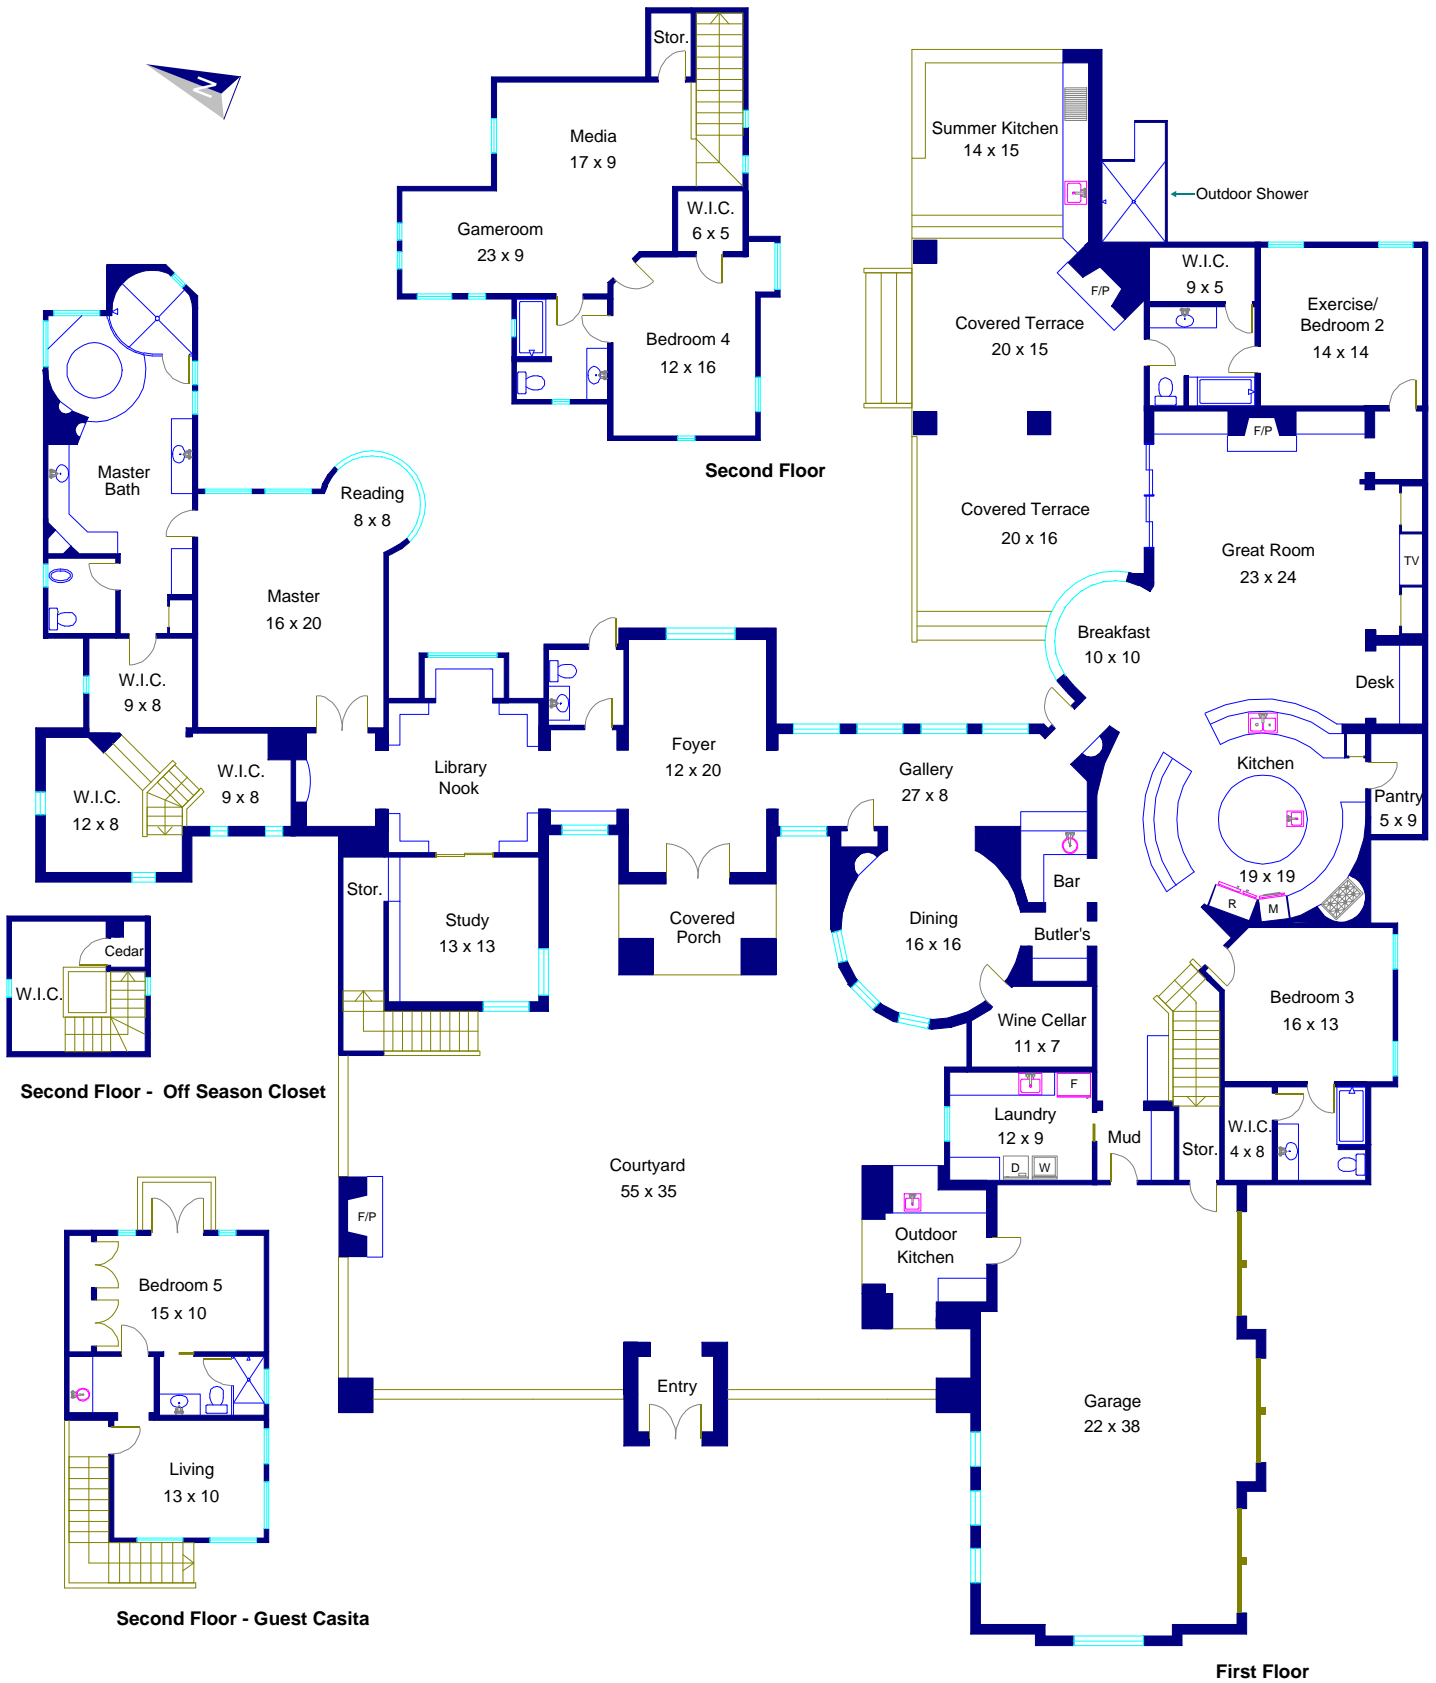

11500 Musket Rim

Note: This floor plan is an artistic rendering only. All dimensions are approximate. Floor Plan Graphics and Keller Williams Realty make no representation or warranty as to this rendering's accuracy and no measurements or dimensions should be relied upon without independent verification.

Marketed by Dee Shultz, Keller Williams Realty, 512.330.1031, DeeShultz.com
 Floor plan created by Floor Plan Graphics, 512.454.0383, FloorPlanGraphics.com