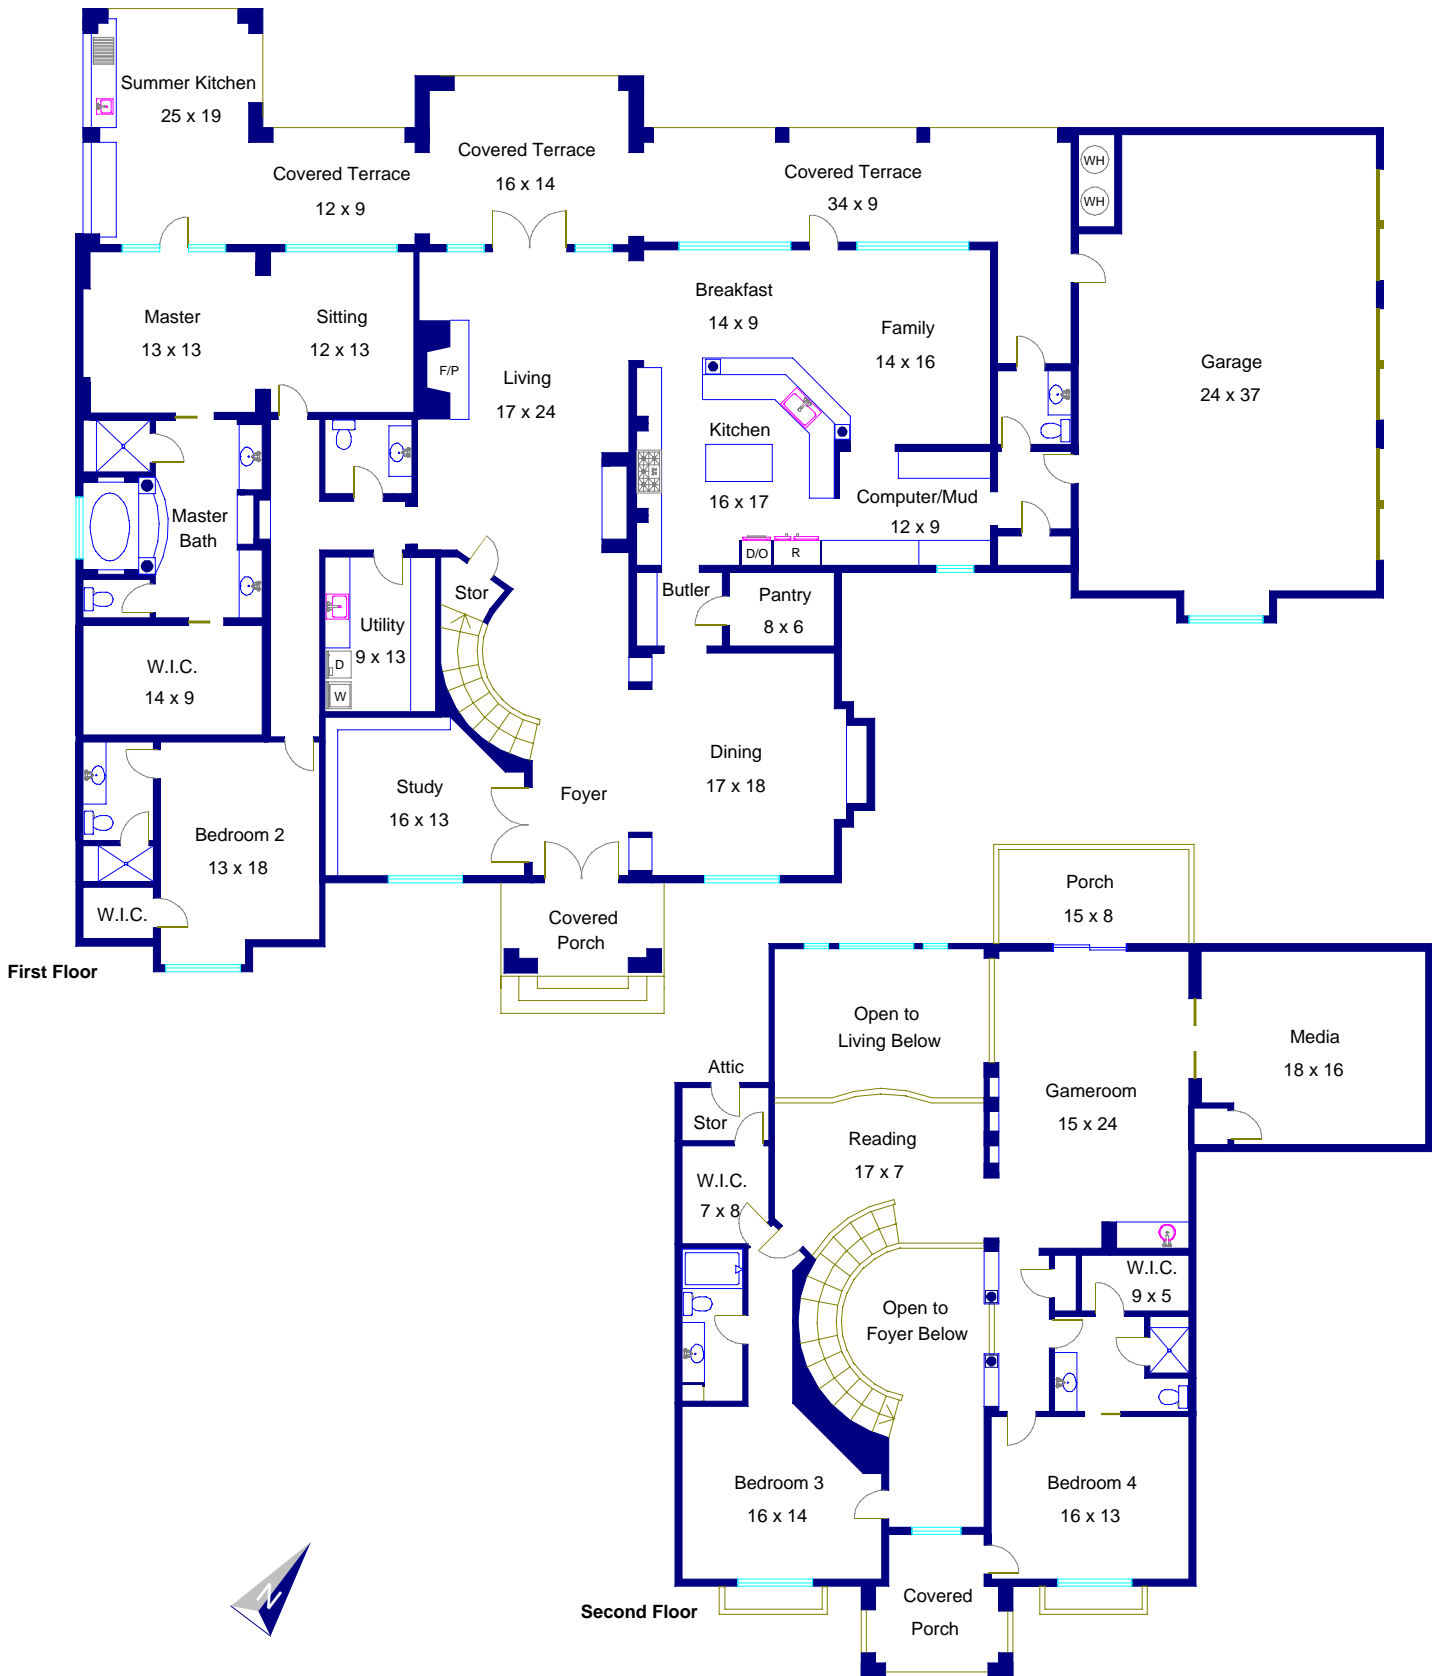

8415 Big View

Note: This floor plan is an artistic rendering only. All dimensions are approximate. Floor Plan Graphics and Keller Williams Realty makes no representation or warranty as to this rendering's accuracy and no measurements or dimensions should be relied upon without independent verification.

Marketed by Dee Shultz, Keller Williams Realty, 512.330.1031 DeeShultz.com
 Floor plan created by Floor Plan Graphics, 512.454.0383, FloorPlanGraphics.com