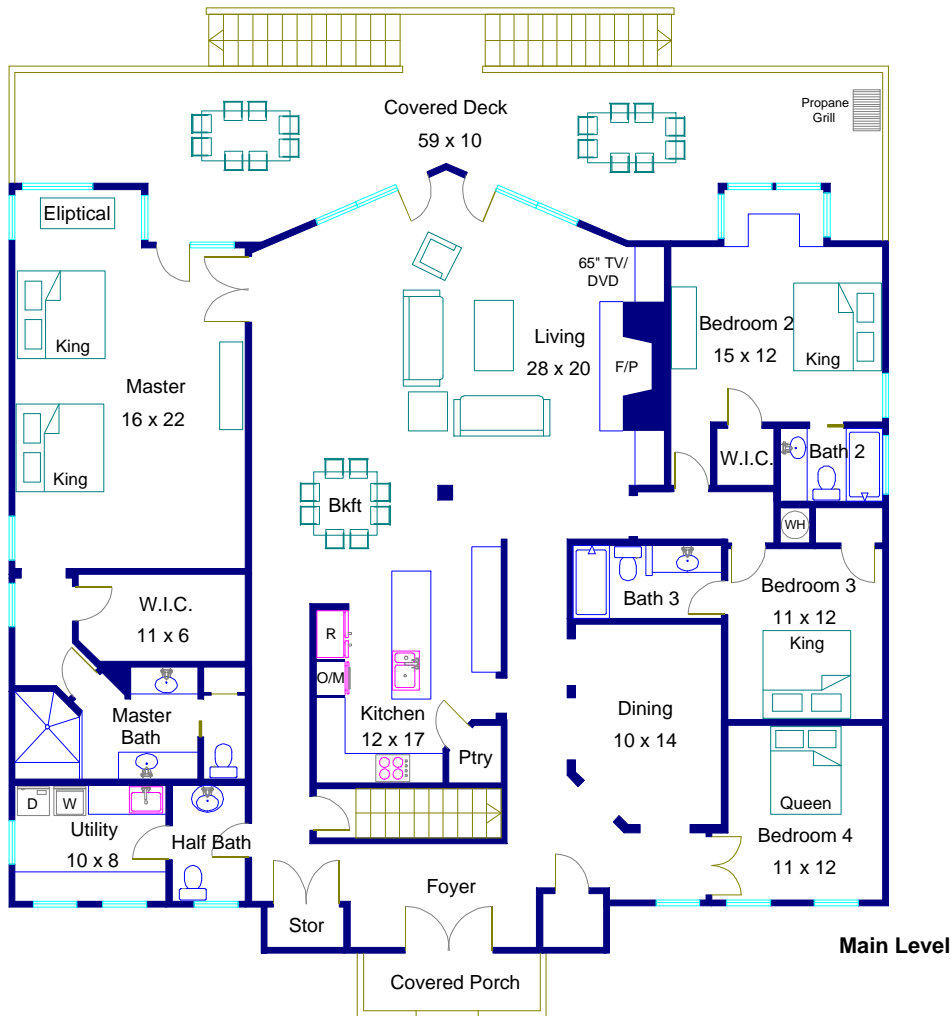

2308 Quail Run Cove

Note: This floor plan is an artistic rendering only. All dimensions are approximate.
Floor Plan Graphics and JWProperties
 make no representation or warranty as to this rendering's accuracy
 and no measurements or dimensions should be relied upon without independent verification.

Marketed by Jacqueline Wittmuss, JWProperties, 512.917.1717, JWProperties.net
 Floor plan created by Floor Plan Graphics, 512.454.0383, FloorPlanGraphics.com