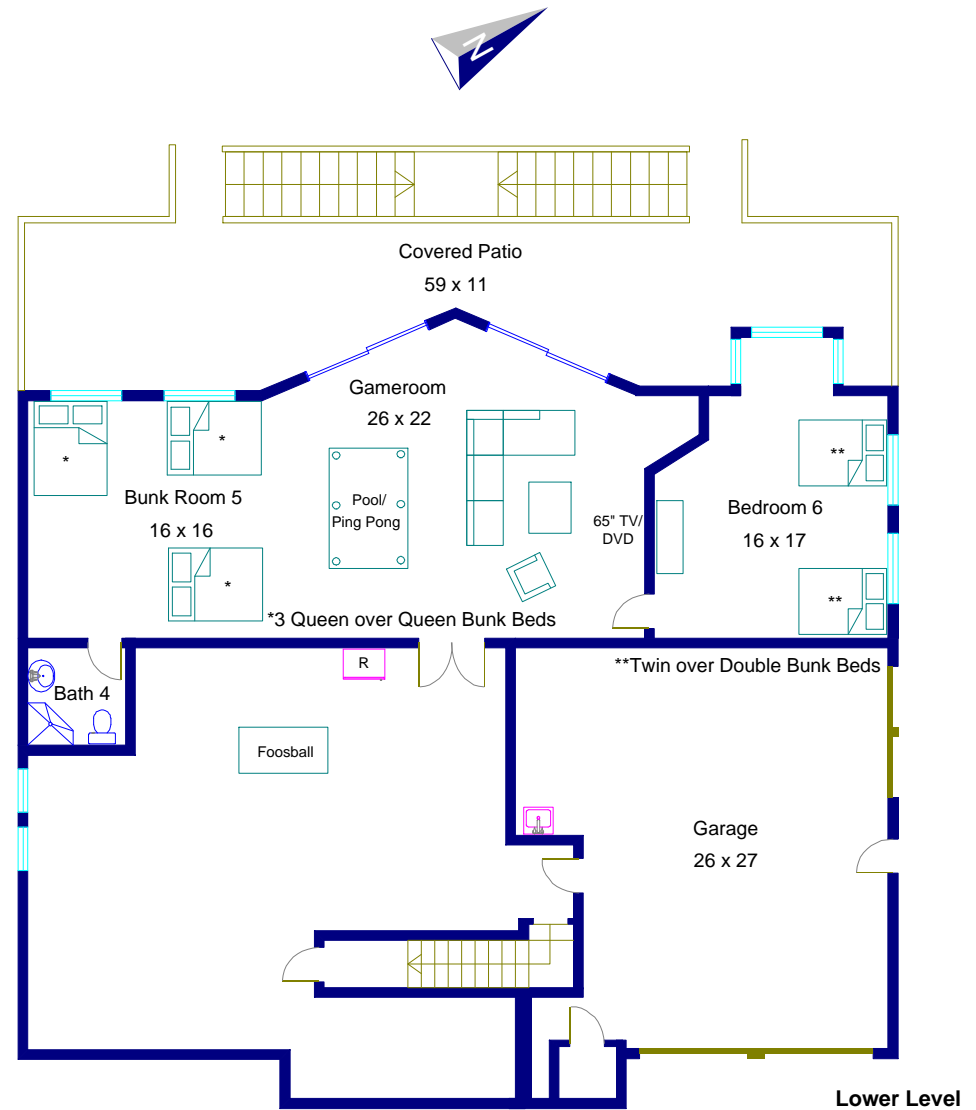

2308 Quail Run Cove

Note: This floor plan is an artistic rendering only. All dimensions are approximate.
Floor Plan Graphics and JWProperties
 make no representation or warranty as to this rendering's accuracy
 and no measurements or dimensions should be relied upon without independent verification.

Marketed by Jacqueline Wittmuss, JWProperties, 512.917.1717, JWProperties.net
 Floor plan created by Floor Plan Graphics, 512.454.0383, FloorPlanGraphics.com