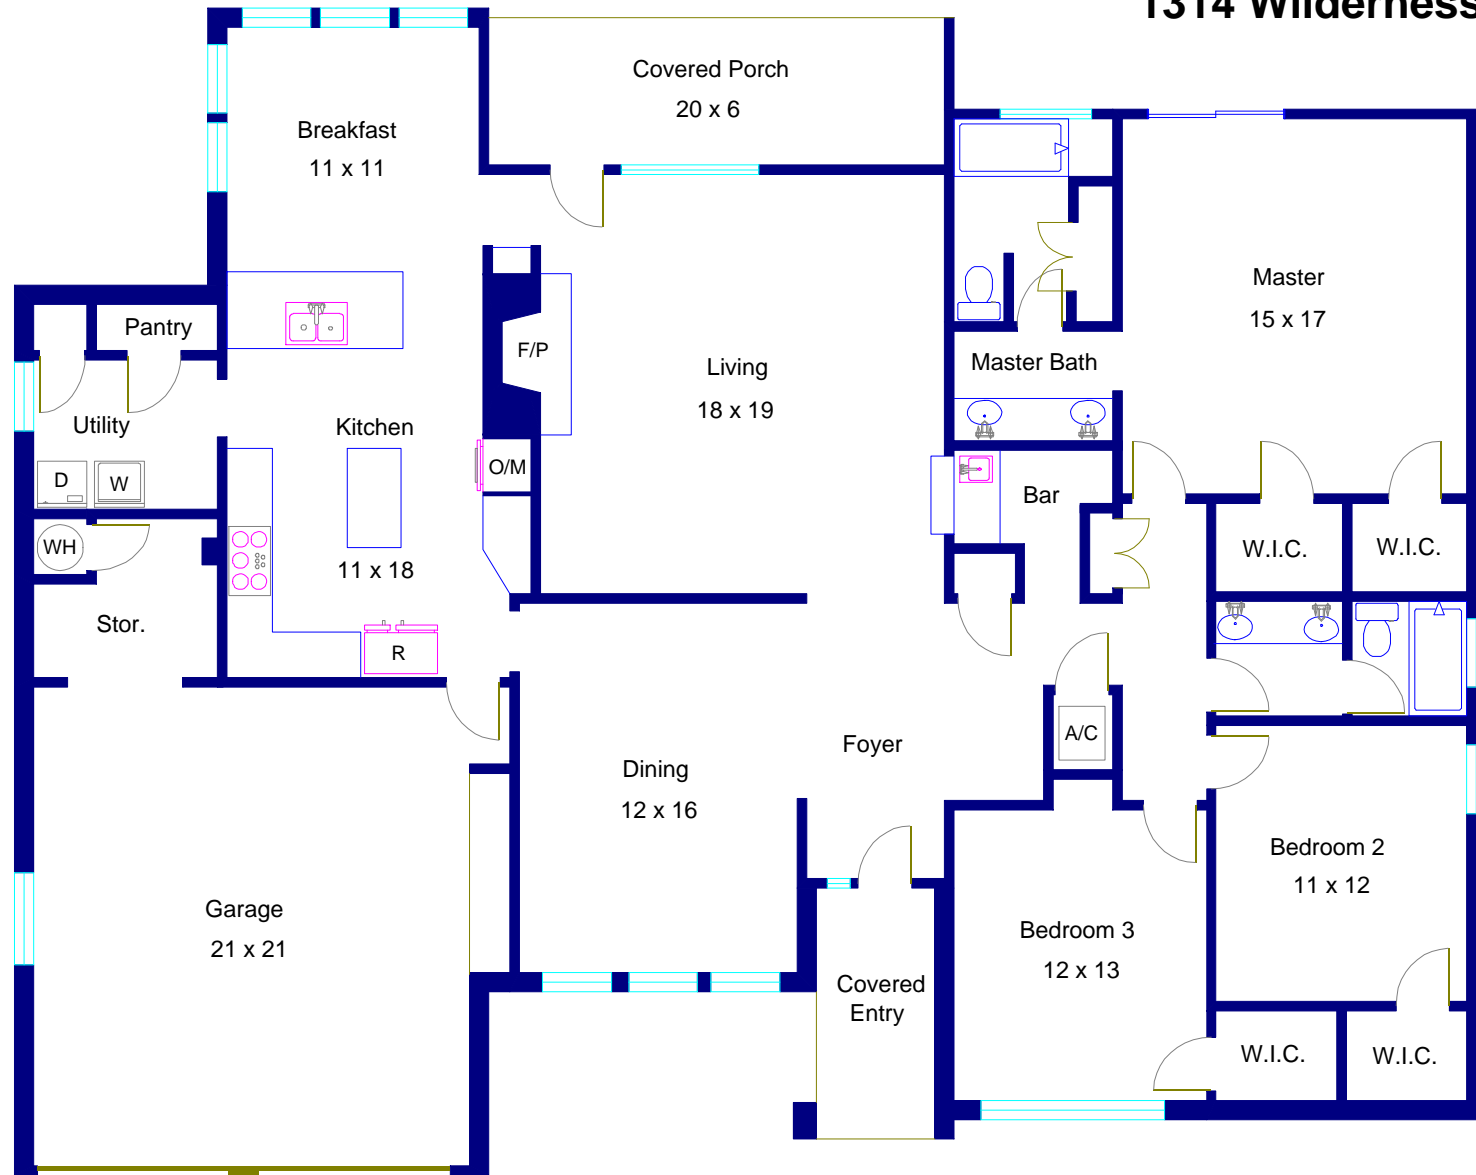

1314 Wilderness Drive

Note: This floor plan is artistic rendering only. All dimensions are approximate.
Floor Plan Graphics and Betty Hood Real Estate LLC
make no representation or warranty as to this rendering's accuracy
and no measurements or dimensions should be relied upon without independent verification.

Marketed by Betty Hood, Betty Hood Real Estate LLC, 512.328.4068, Betty Hood.com
Floor plan created by Floor Plan Graphics, 512.454.0383, FloorPlanGraphics.com