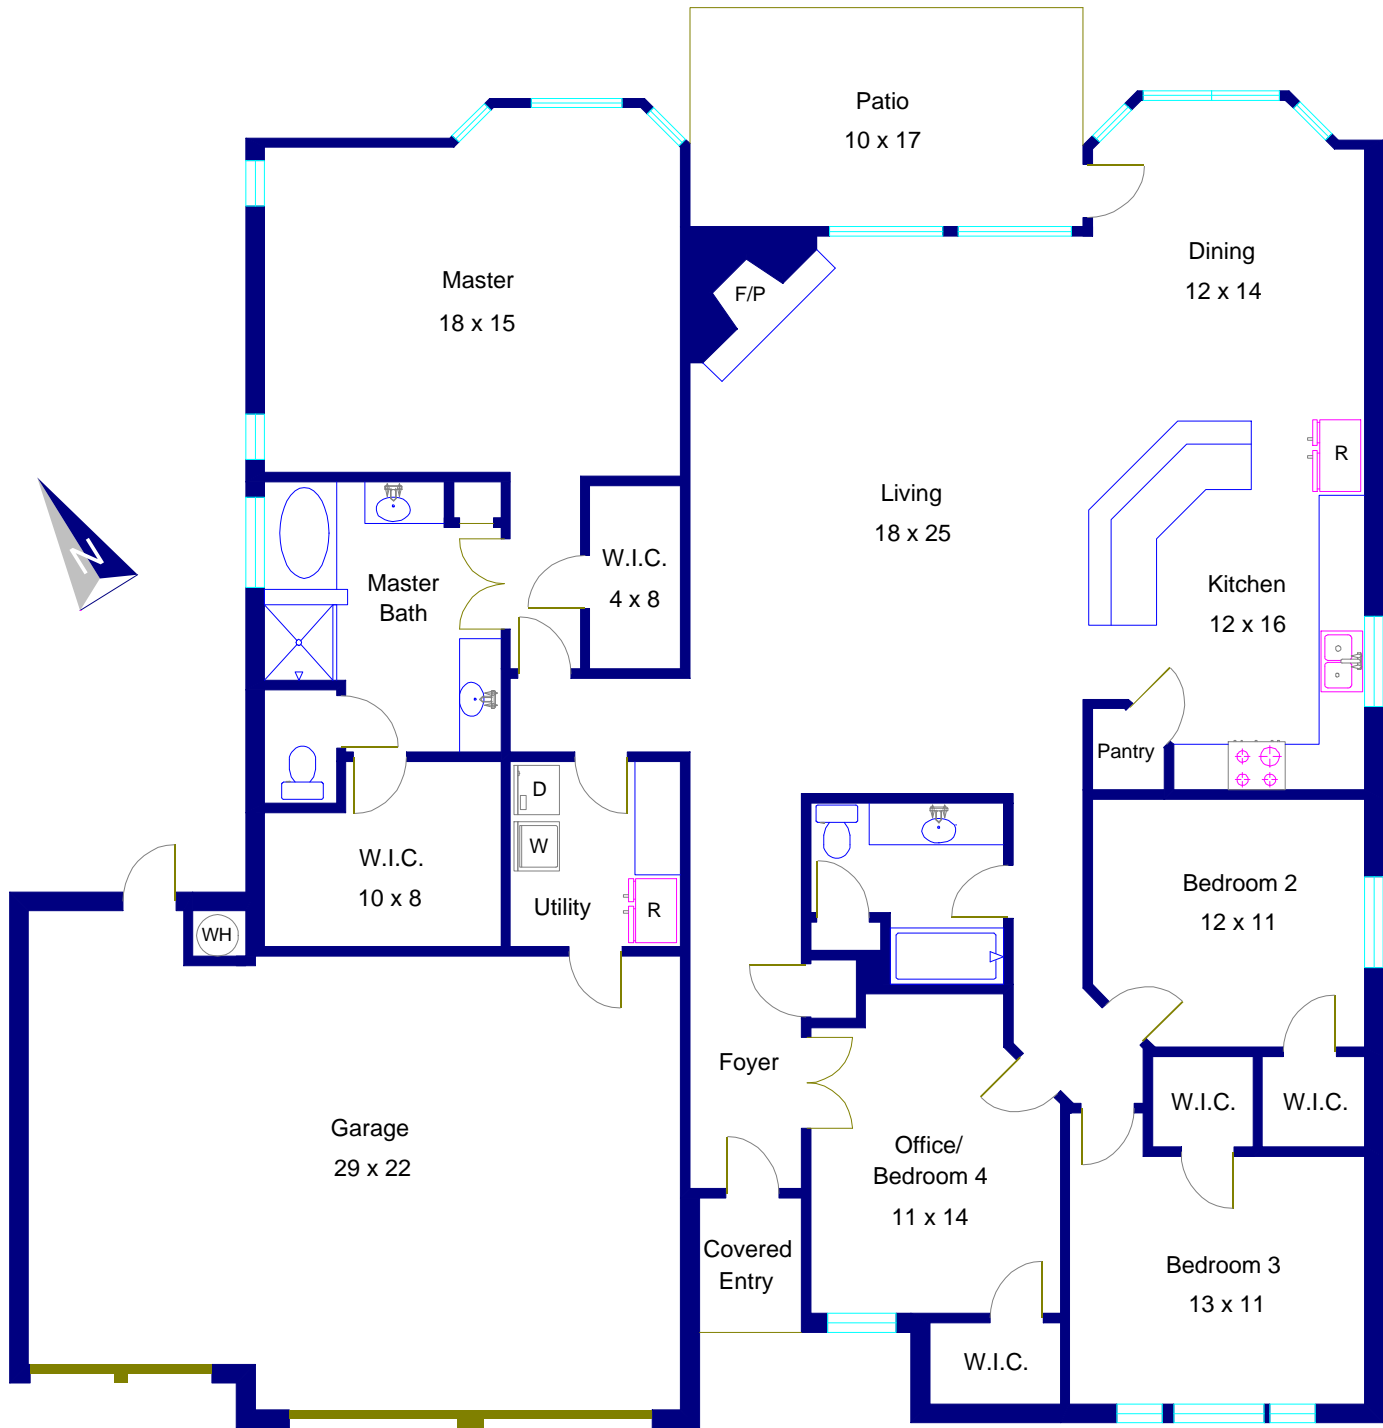

5208 Moon Shadow

Note: This floor plan is artistic rendering only. All dimensions are approximate.
Floor Plan Graphics and Betty Hood Real Estate LLC
make no representation or warranty as to this rendering's accuracy
and no measurements or dimensions should be relied upon without independent verification.

Marketed by Betty Hood, Betty Hood Real Estate LLC, 512.328.4068, Betty Hood.com
Floor plan created by Floor Plan Graphics, 512.454.0383, FloorPlanGraphics.com