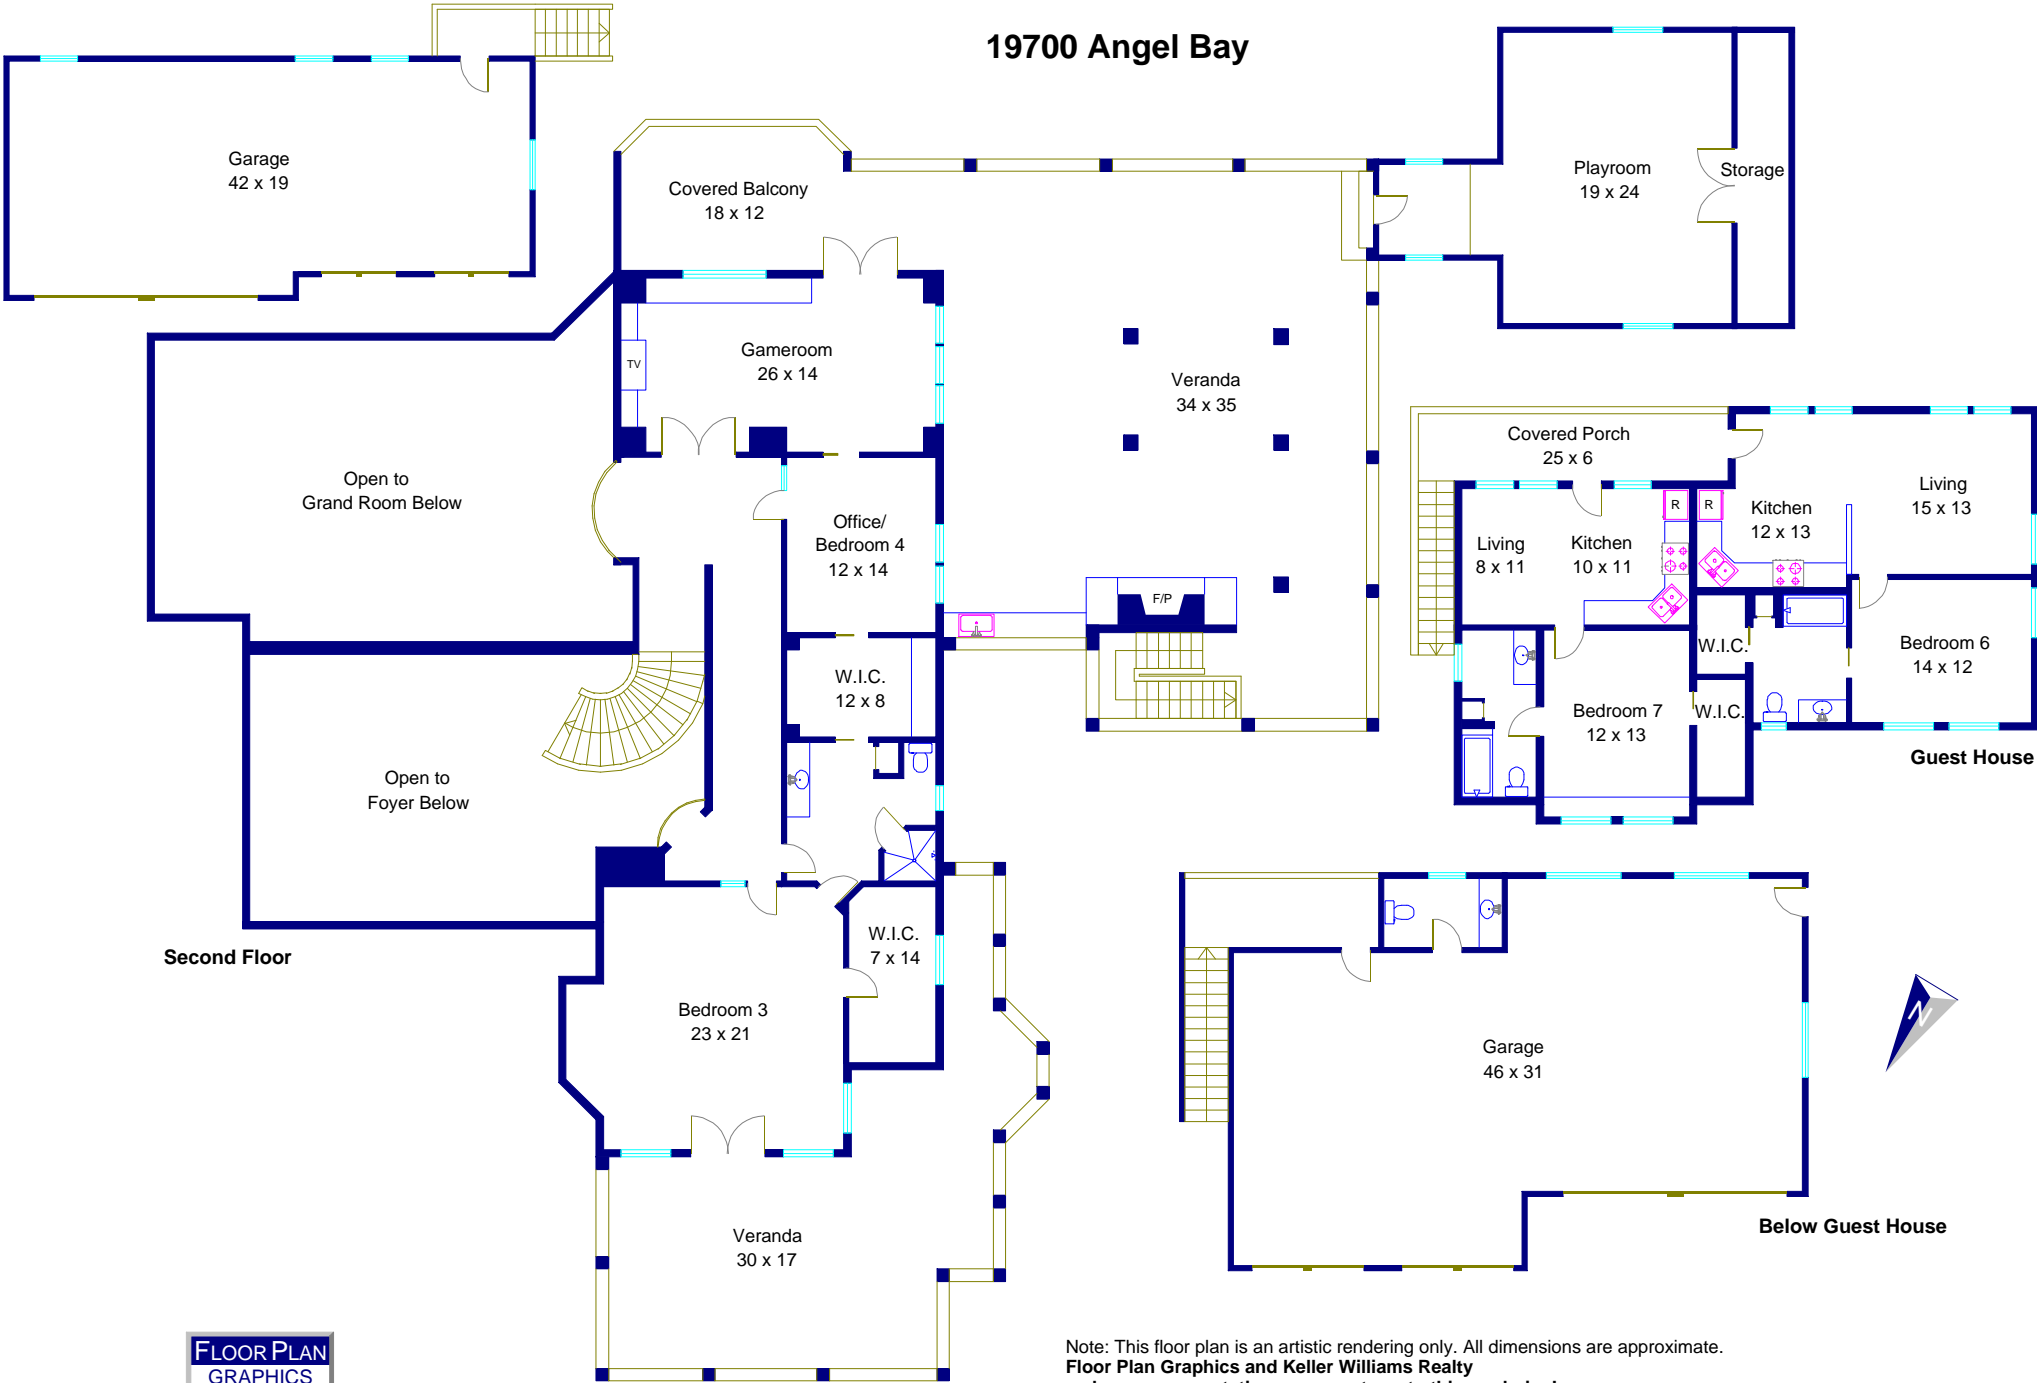

19700 Angel Bay

Note: This floor plan is an artistic rendering only. All dimensions are approximate. Floor Plan Graphics and Keller Williams Realty make no representation or warranty as to this rendering's accuracy and no measurements or dimensions should be relied upon without independent verification.

Marketed by Dee Shultz, Keller Williams Realty, 512.330.1031, DeeShultz.com
Floor plan created by Floor Plan Graphics, 512.454.0383, FloorPlanGraphics.com

19700 Angel Bay

FLOOR PLAN GRAPHICS

Note: This floor plan is an artistic rendering only. All dimensions are approximate. Floor Plan Graphics and Keller Williams Realty make no representation or warranty as to this rendering's accuracy and no measurements or dimensions should be relied upon without independent verification.