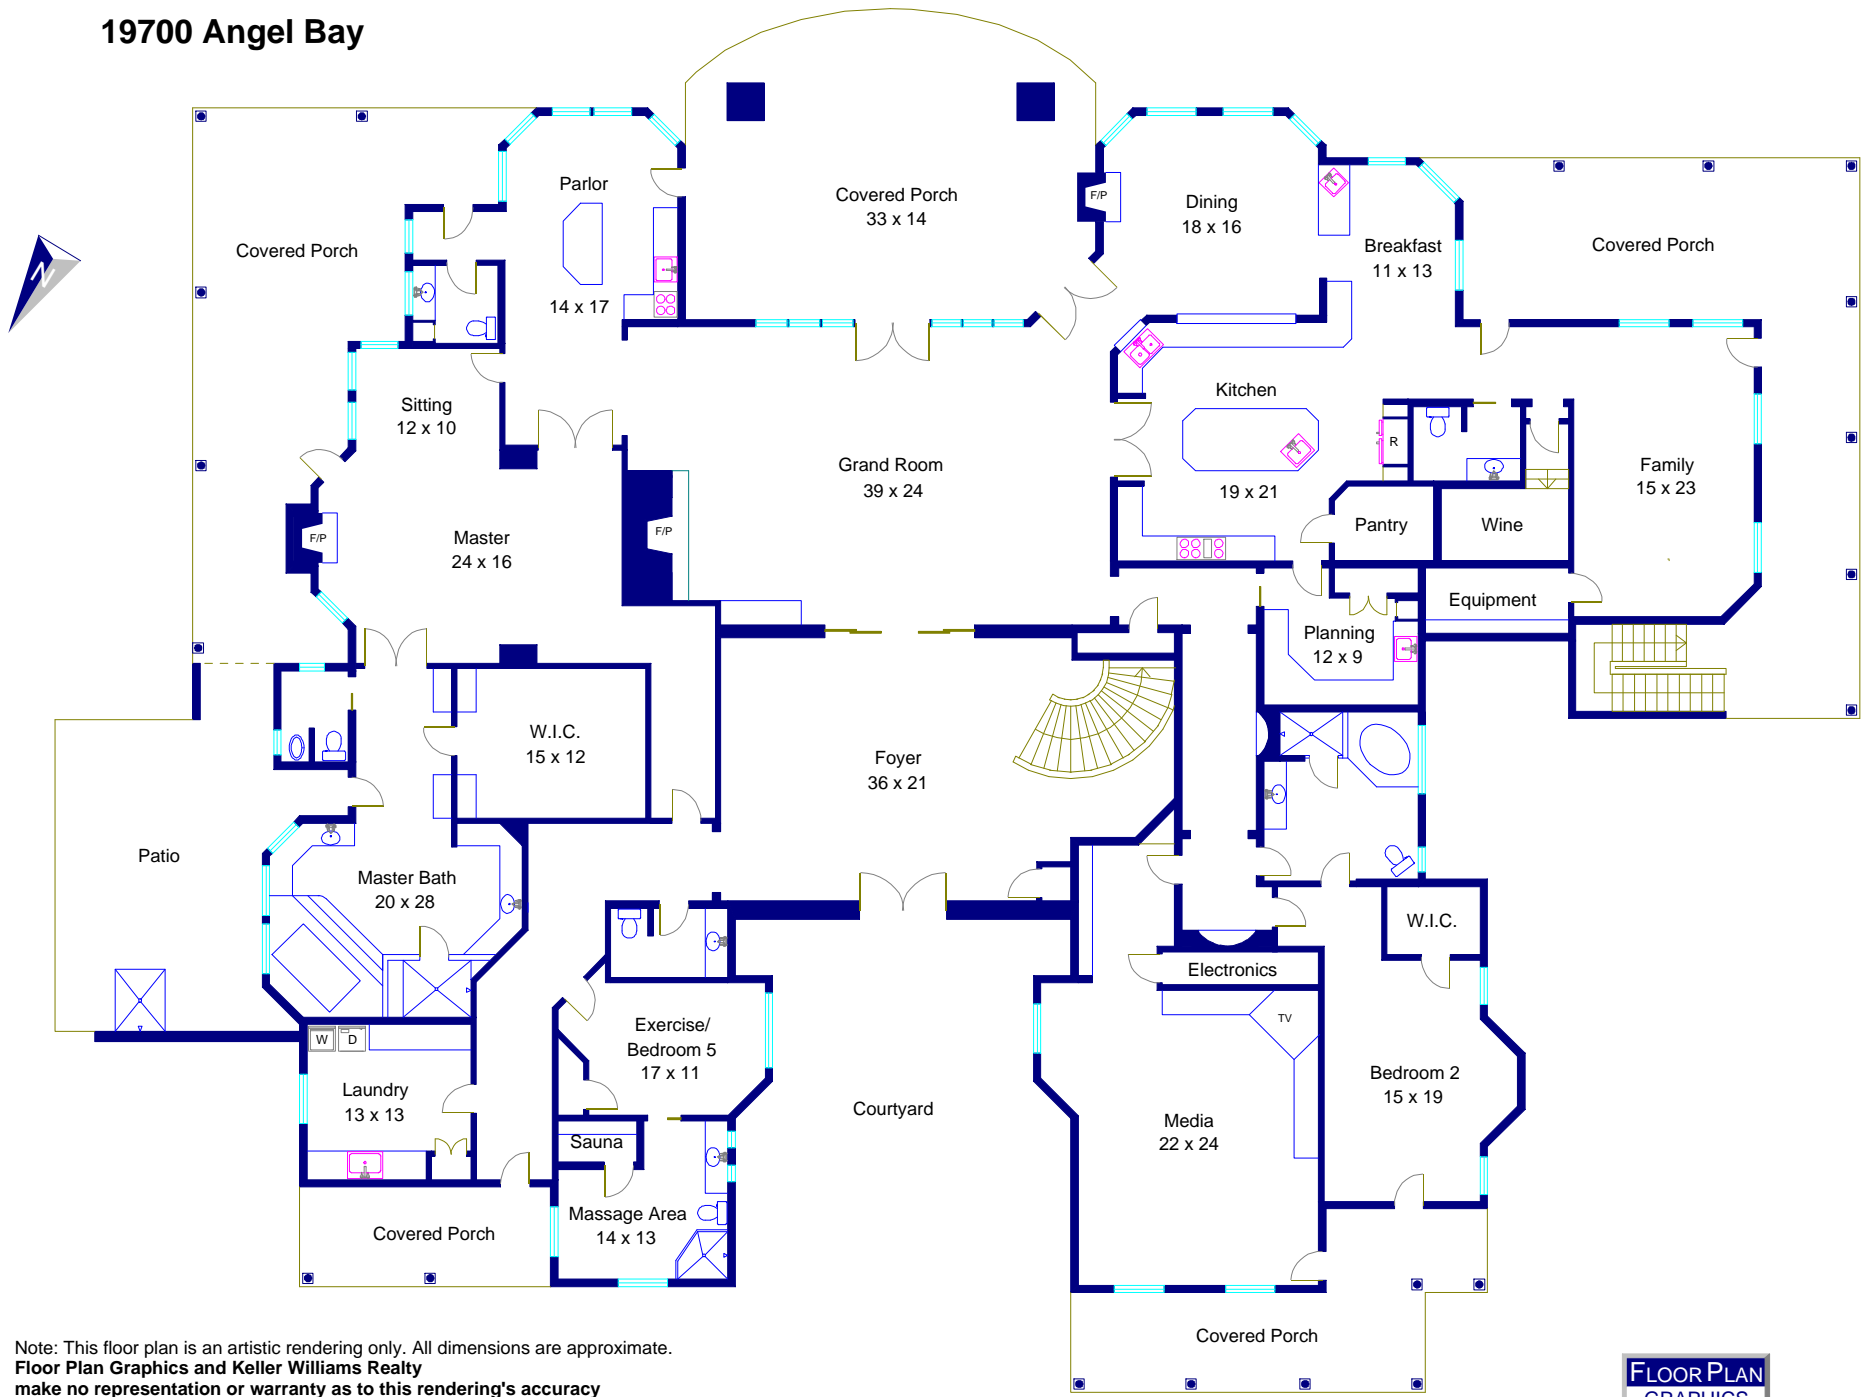

19700 Angel Bay

Note: This floor plan is an artistic rendering only. All dimensions are approximate. Floor Plan Graphics and Keller Williams Realty make no representation or warranty as to this rendering's accuracy and no measurements or dimensions should be relied upon without independent verification.

Marketed by Dee Shultz, Keller Williams Realty, 512.330.1031, DeeShultz.com
Floor plan created by Floor Plan Graphics, 512.454.0383, FloorPlanGraphics.com

19700 Angel Bay

FLOOR PLAN GRAPHICS

Note: This floor plan is an artistic rendering only. All dimensions are approximate. Floor Plan Graphics and Keller Williams Realty make no representation or warranty as to this rendering's accuracy and no measurements or dimensions should be relied upon without independent verification.