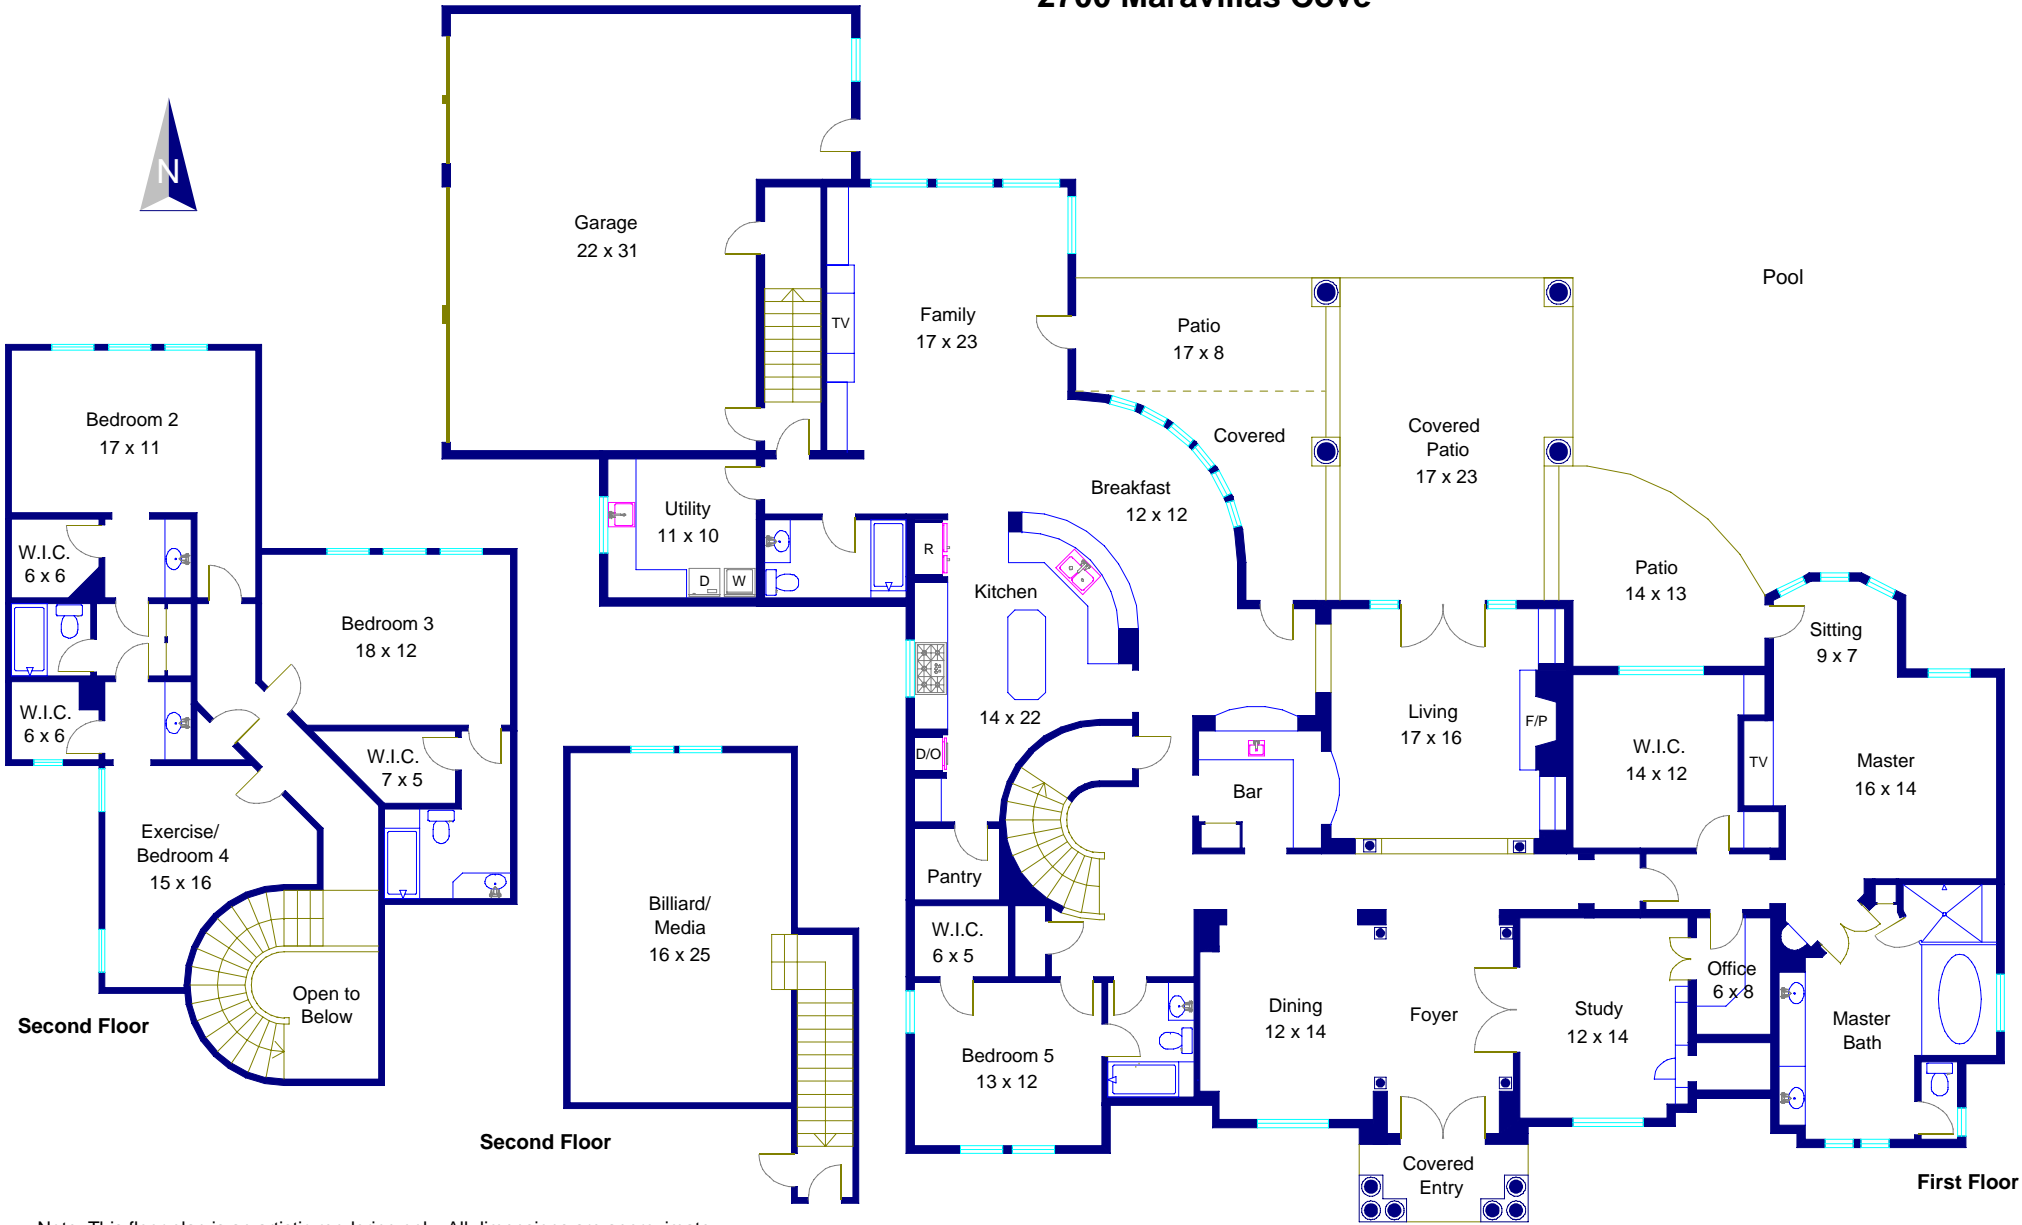

2700 Maravillas Cove

Note: This floor plan is an artistic rendering only. All dimensions are approximate. Floor Plan Graphics and Keller Williams Realty make no representation or warranty as to this rendering's accuracy and no measurements or dimensions should be relied upon without independent verification.

Marketed by Dee Shultz, Keller Williams Realty, 512.330.1031 DeeShultz.com  
 Floor plan created by Floor Plan Graphics, 512.454.0383, FloorPlanGraphics.com