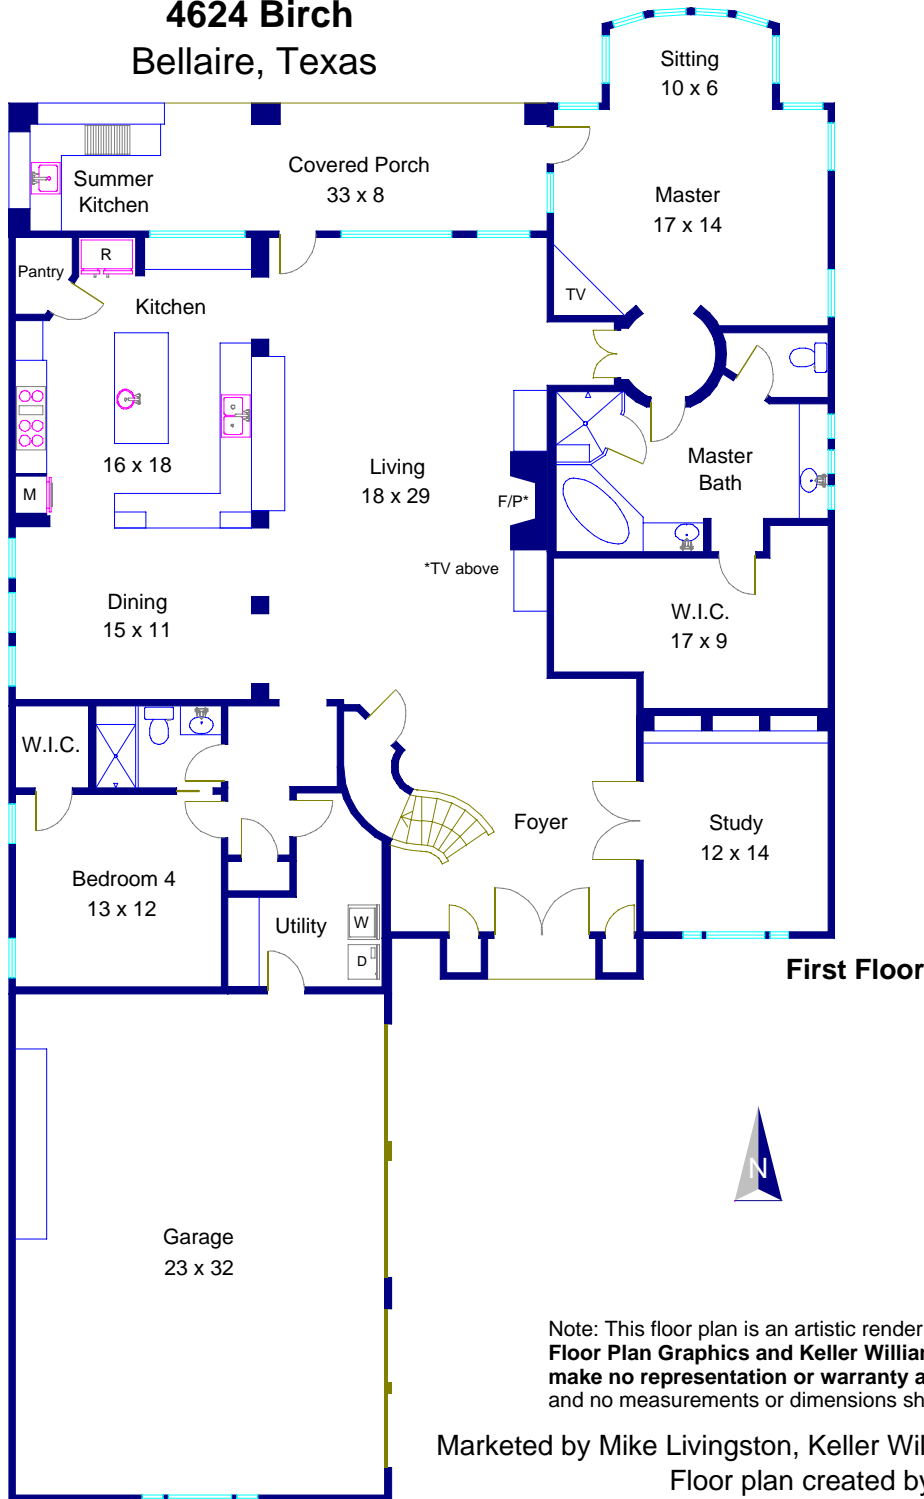

**4624 Birch
Bellaire, Texas**

Note: This floor plan is an artistic rendering only. All dimensions are approximate.
Floor Plan Graphics and Keller Williams Realty
make no representation or warranty as to this rendering's accuracy
 and no measurements or dimensions should be relied upon without independent verification.

Marketed by Mike Livingston, Keller Williams Realty, 713.764.9850, HAR.com/MikeLivingston, MLivingston@Gmail.com
 Floor plan created by Floor Plan Graphics, 512.454.0383, FloorPlanGraphics.com