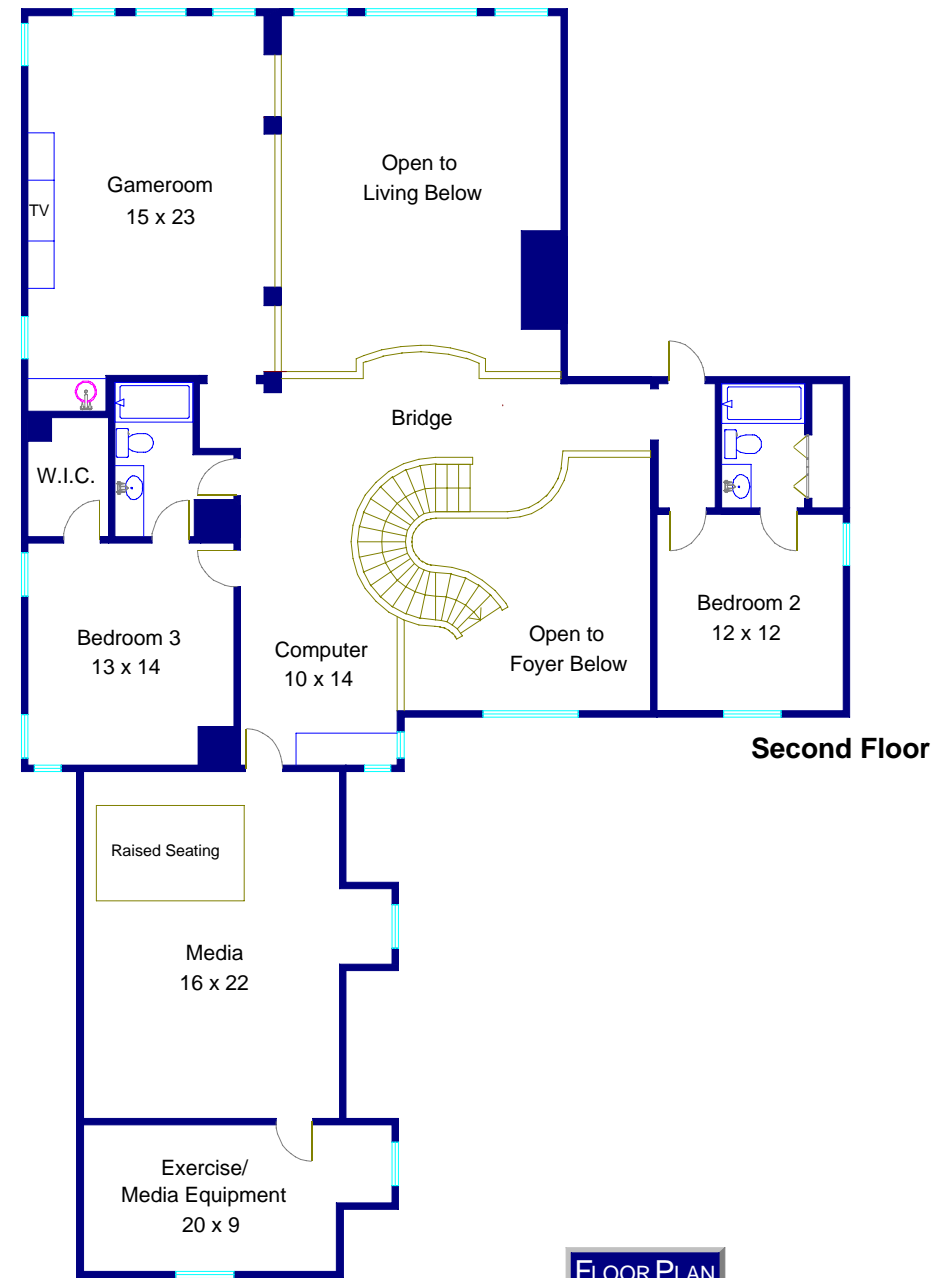

**4624 Birch
Bellaire, Texas**

Note: This floor plan is an artistic rendering only. All dimensions are approximate.
Floor Plan Graphics and Keller Williams Realty
make no representation or warranty as to this rendering's accuracy
 and no measurements or dimensions should be relied upon without independent verification.

Marketed by Mike Livingston, Keller Williams Realty, 713.764.9850, HAR.com/MikeLivingston, MLivingston@Gmail.com
 Floor plan created by Floor Plan Graphics, 512.454.0383, FloorPlanGraphics.com