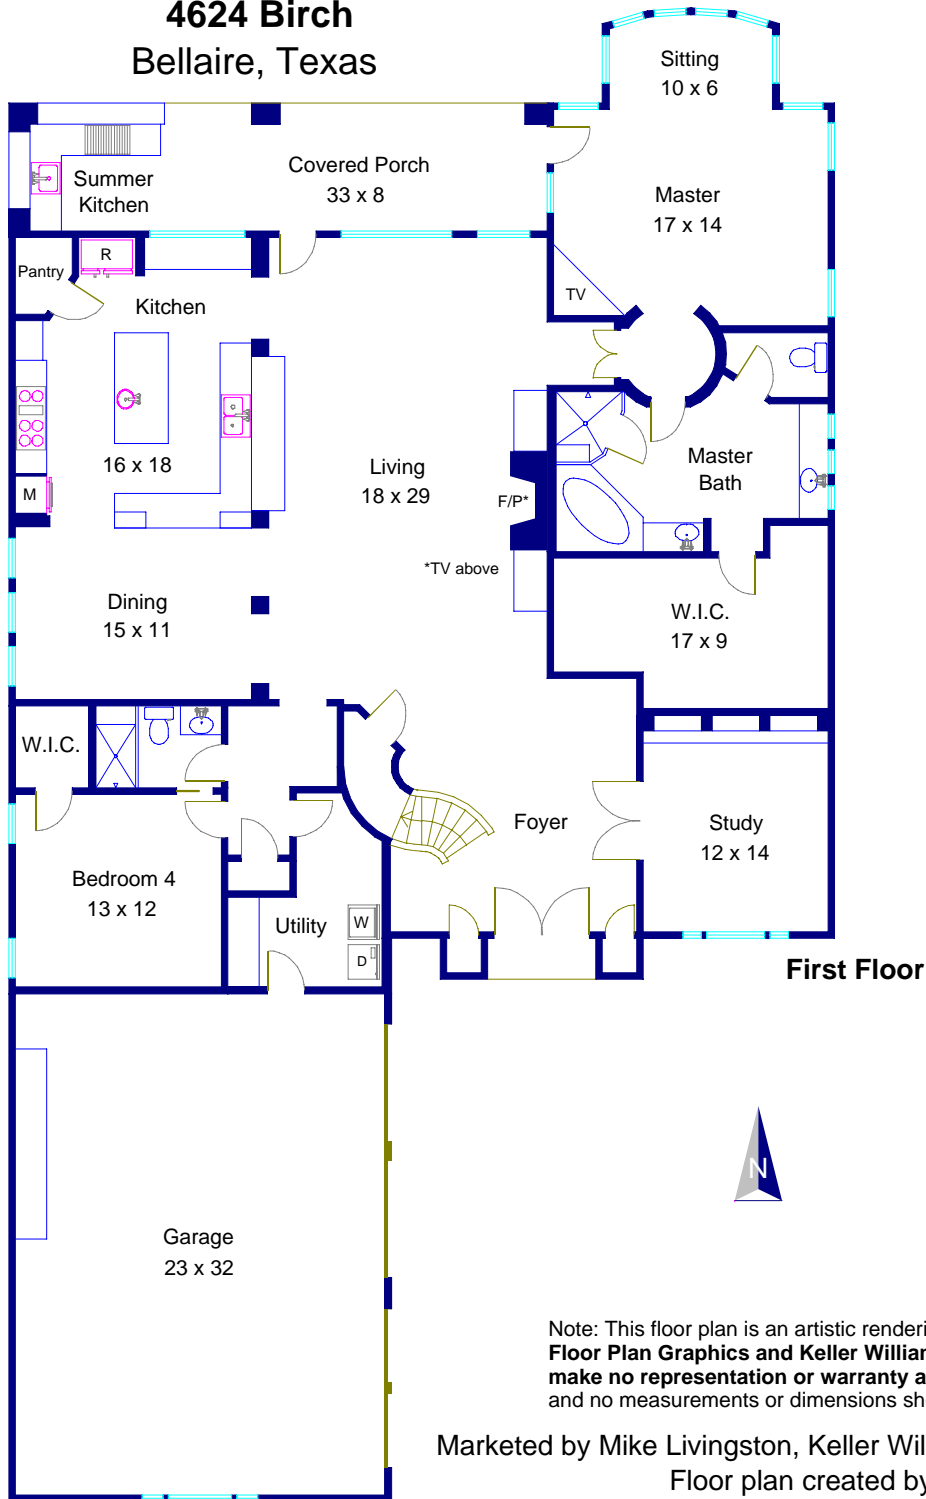

**4624 Birch
Bellaire, Texas**

Note: This floor plan is an artistic rendering only. All dimensions are approximate.
Floor Plan Graphics and Keller Williams Realty
make no representation or warranty as to this rendering's accuracy
 and no measurements or dimensions should be relied upon without independent verification.

Marketed by Mike Livingston, Keller Williams Realty, 713.764.9850, HAR.com/MikeLivingston, MLivingston@Gmail.com
 Floor plan created by Floor Plan Graphics, 512.454.0383, FloorPlanGraphics.com