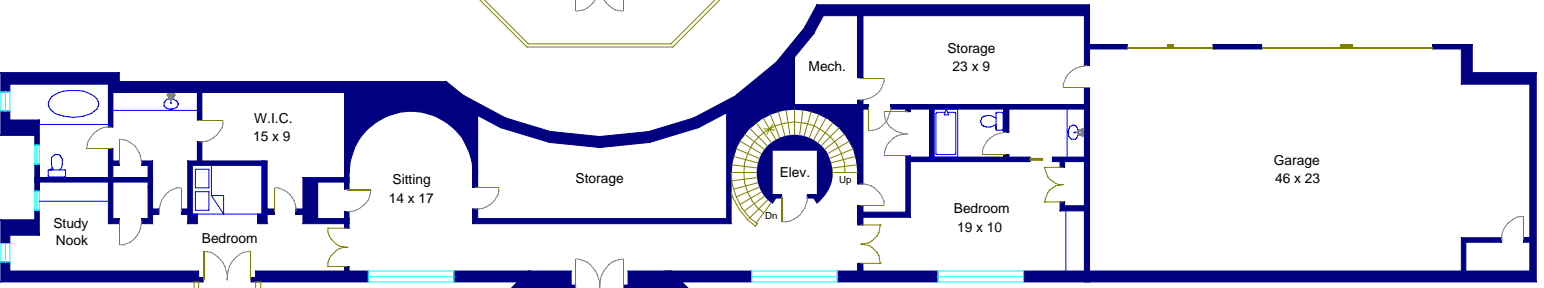

4705 Island Cove

Level Four

Level Three

Level Two

Level One

Note: This floor plan is an artistic rendering only. All dimensions are approximate. Floor Plan Graphics and Keller Williams Realty make no representation or warranty as to this rendering's accuracy and no measurements or dimensions should be relied upon without independent verification.

Marketed by Dee Shultz, Keller Williams Realty, 512.330.1031, DeeShultz.com & Todd Whelpley, Keller Williams Realty, 512.796.1876, KW.com
 Floor plan created by Floor Plan Graphics, 512.454.0383, FloorPlanGraphics.com