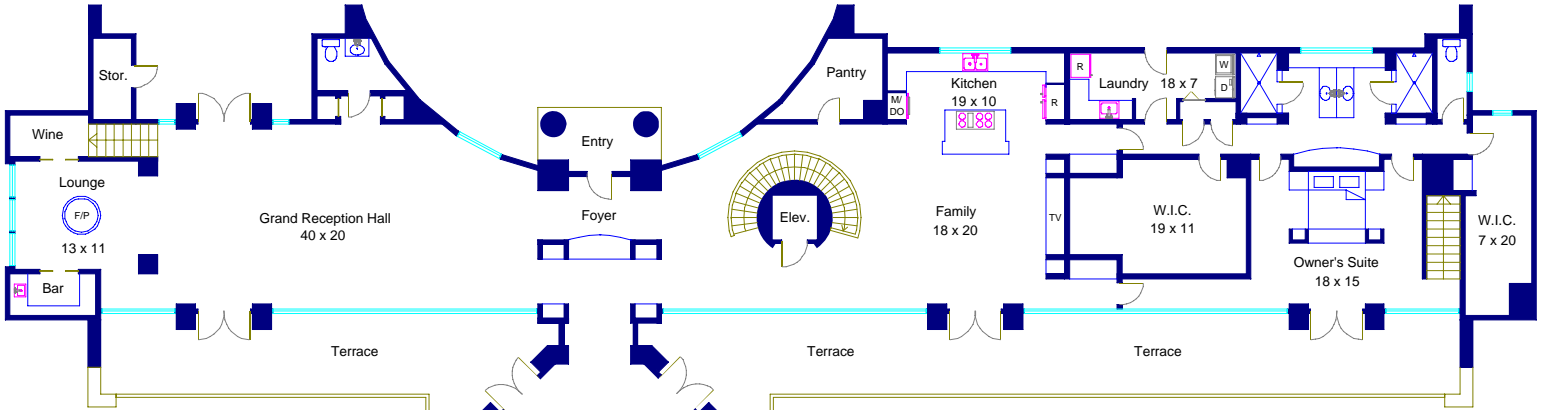

4705 Island Cove

Level Four

Level Three

Level Two

Level One

Note: This floor plan is an artistic rendering only. All dimensions are approximate. Floor Plan Graphics and Keller Williams Realty make no representation or warranty as to this rendering's accuracy and no measurements or dimensions should be relied upon without independent verification.

Marketed by Dee Shultz, Keller Williams Realty, 512.330.1031, DeeShultz.com & Todd Whelpley, Keller Williams Realty, 512.796.1876, KW.com
 Floor plan created by Floor Plan Graphics, 512.454.0383, FloorPlanGraphics.com