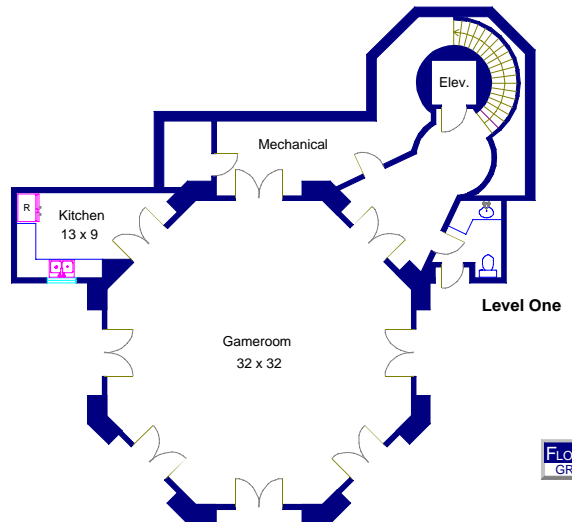

4705 Island Cove

Level Four

Level Three

Level Two

Level One

Note: This floor plan is an artistic rendering only. All dimensions are approximate. Floor Plan Graphics and Keller Williams Realty make no representation or warranty as to this rendering's accuracy and no measurements or dimensions should be relied upon without independent verification.

Marketed by Dee Shultz, Keller Williams Realty, 512.330.1031, DeeShultz.com & Todd Whelpley, Keller Williams Realty, 512.796.1876, KW.com
 Floor plan created by Floor Plan Graphics, 512.454.0383, FloorPlanGraphics.com