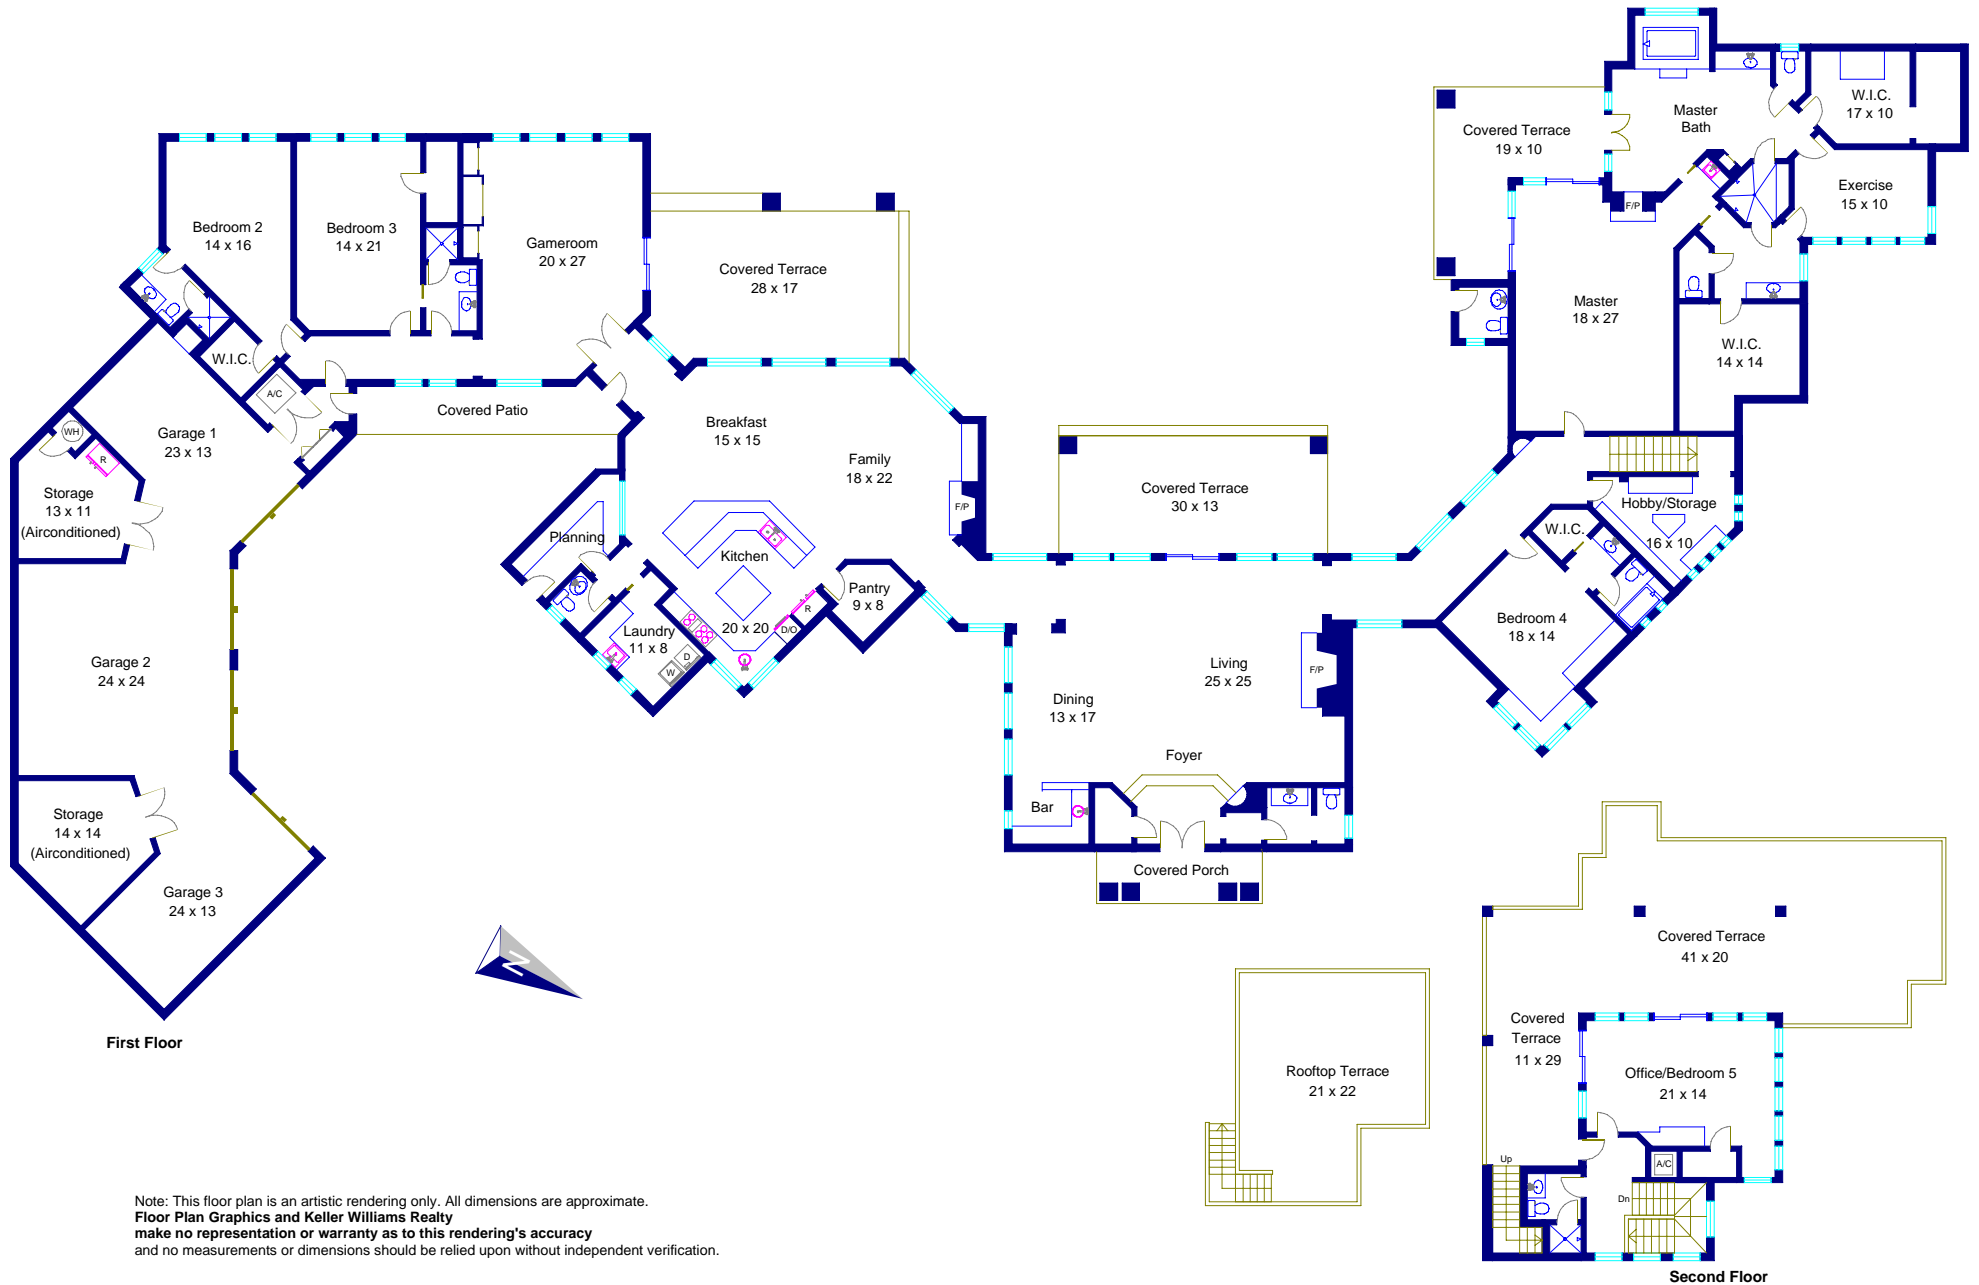

17804 Serene Hills Pass

Note: This floor plan is an artistic rendering only. All dimensions are approximate. Floor Plan Graphics and Keller Williams Realty make no representation or warranty as to this rendering's accuracy and no measurements or dimensions should be relied upon without independent verification.

Marketed by Dee Shultz, Keller Williams Realty, 512.330.1031, DeeShultz.com
 Floor plan created by Floor Plan Graphics, 512.454.0383, FloorPlanGraphics.com