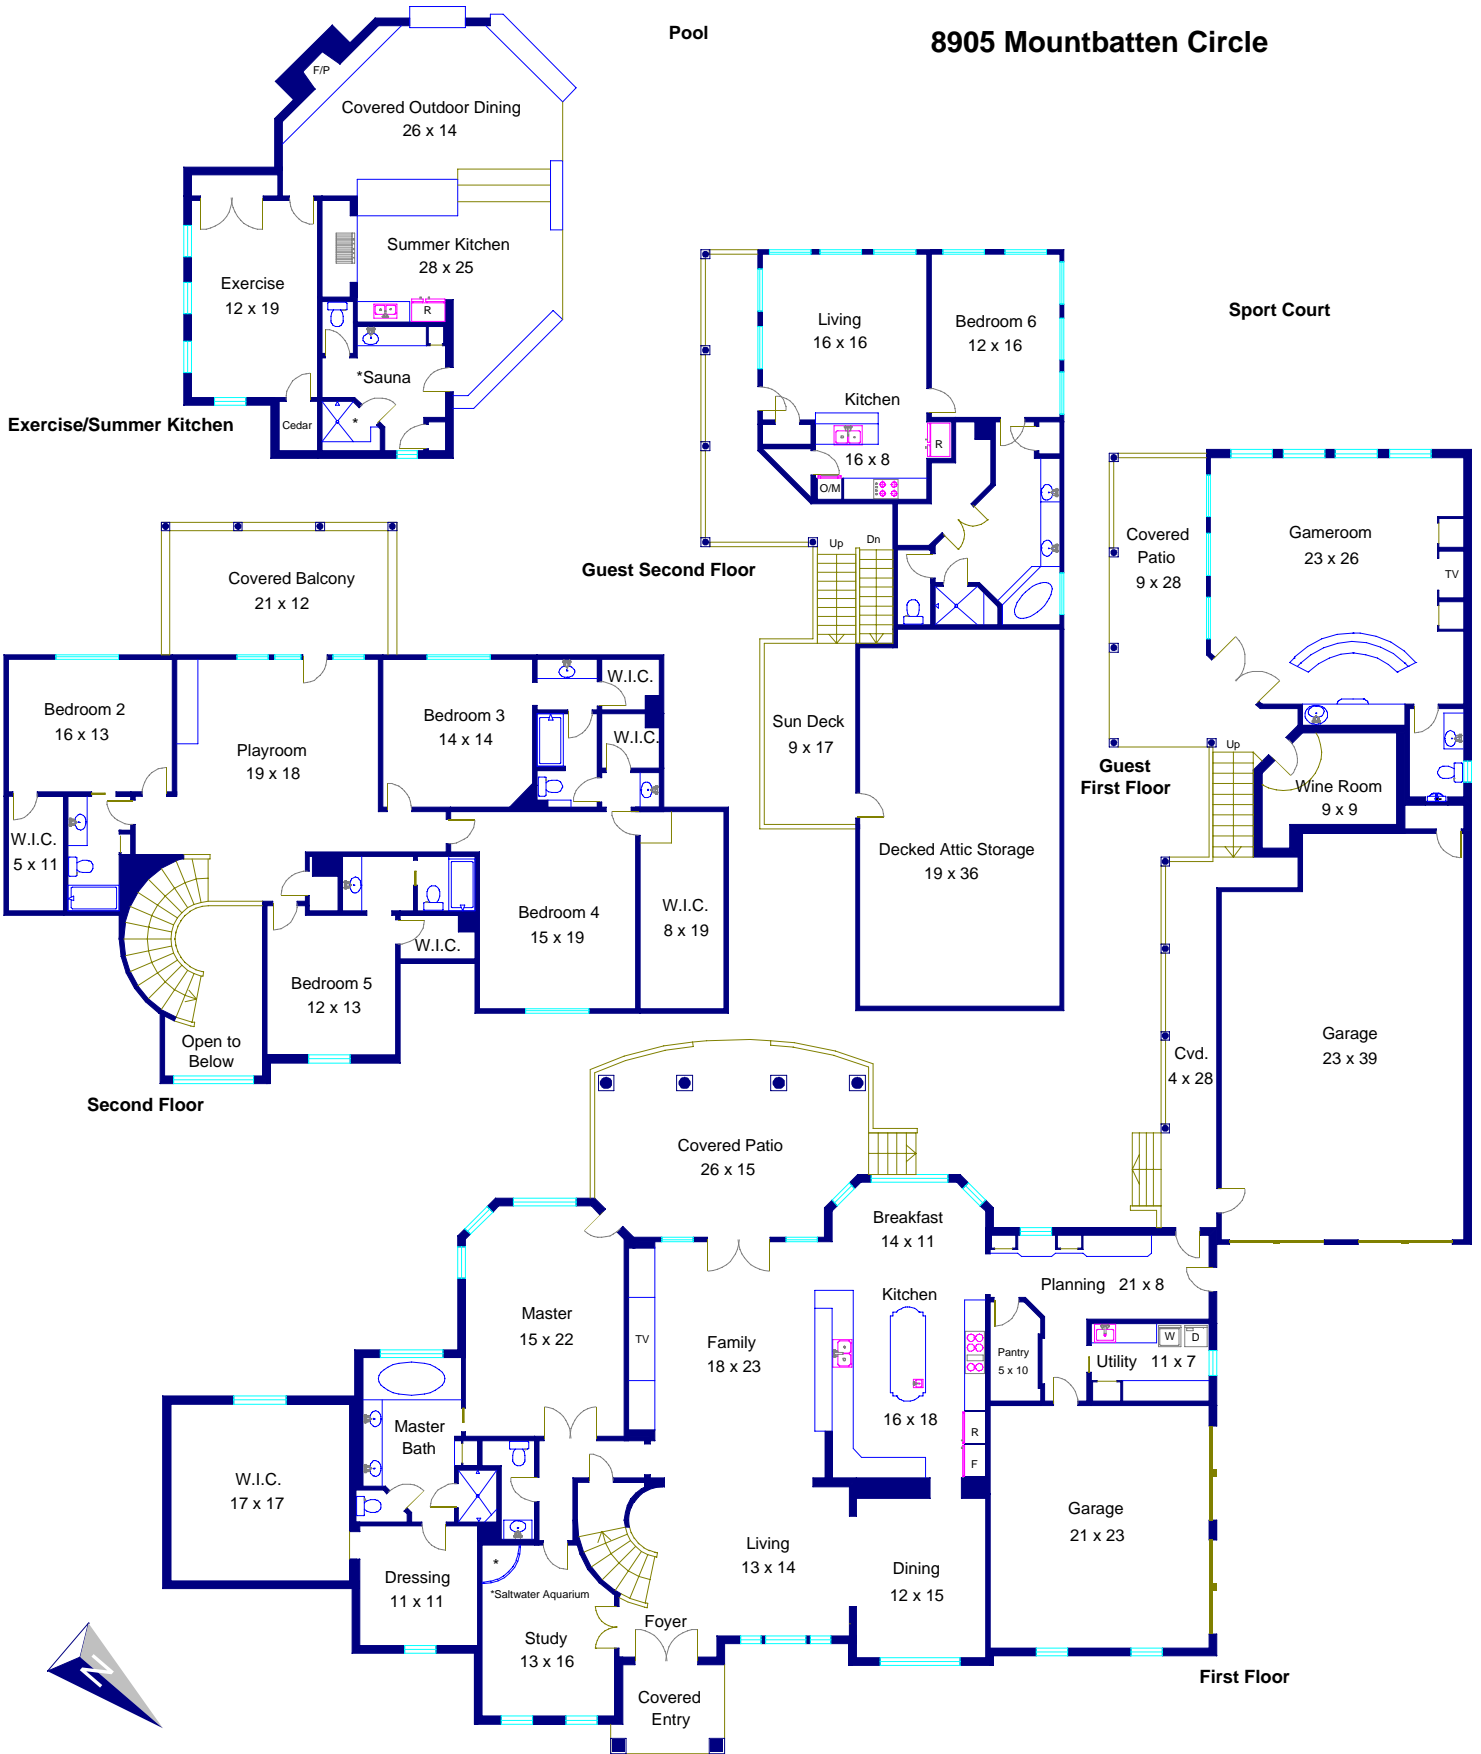

Pool

8905 Mountbatten Circle

Note: This floor plan is an artistic rendering only. All dimensions are approximate.
Floor Plan Graphics and Keller Williams Realty
 make no representation or warranty as to this rendering's accuracy
 and no measurements or dimensions should be relied upon without independent verification.

Marketed by Dee Shultz, Keller Williams Realty, 512.330.1031 DeeShultz.com
 Floor plan created by Floor Plan Graphics, 512.454.0383, FloorPlanGraphics.com