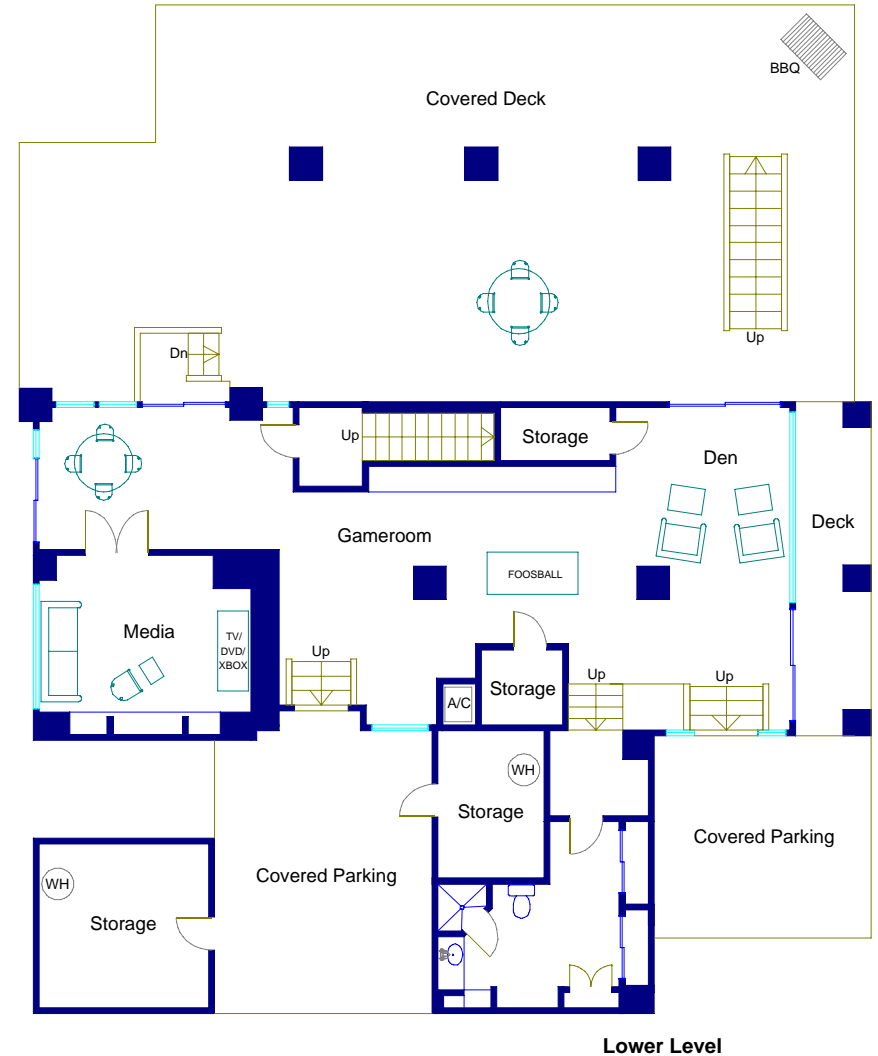

21934 Briarcliff

Note: This floor plan is an artistic rendering only. All dimensions are approximate.
Floor Plan Graphics and JWProperties
 make no representation or warranty as to this rendering's accuracy
 and no measurements or dimensions should be relied upon without independent verification.

Marketed by Jacqueline Wittmuss, JWProperties, 512.917.1717, JWProperties.net
 Floor plan created by Floor Plan Graphics, 512.454.0383, FloorPlanGraphics.com